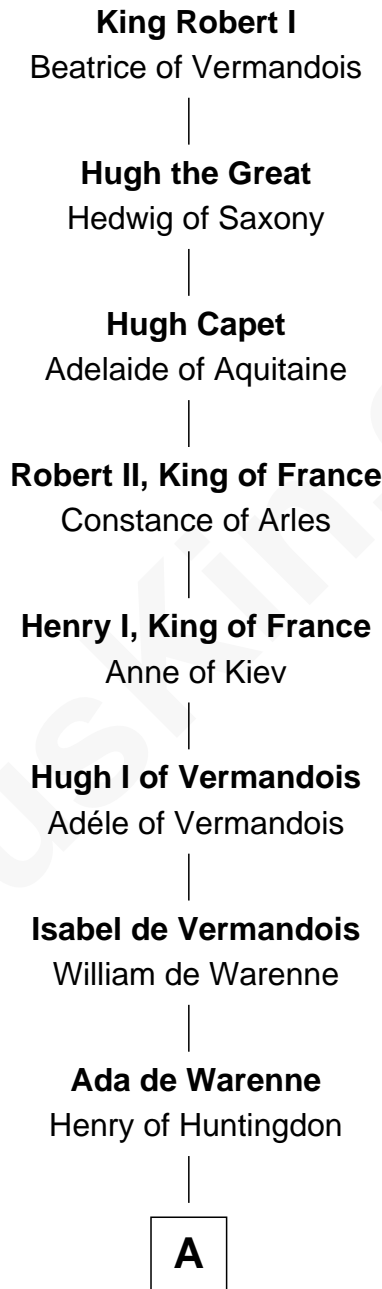

FamousKin.com Relationship Chart of

Vanessa Hudgens

TV, Movie and Stage Actress

35th Great-granddaughter of

King Robert I

King of France

B

Agnes Sherburne

Henry Rushton

Nicholas Rushton

Margaret Radcliffe

Agnes Rushton

Richard Worthington

Peter Worthington

Isabel Anderton

Isabel Worthington

Samuel Storrs

Samuel Storrs

Mary Warner

C

C

Martha Storrs

Nathaniel Hall

Nathaniel Hall