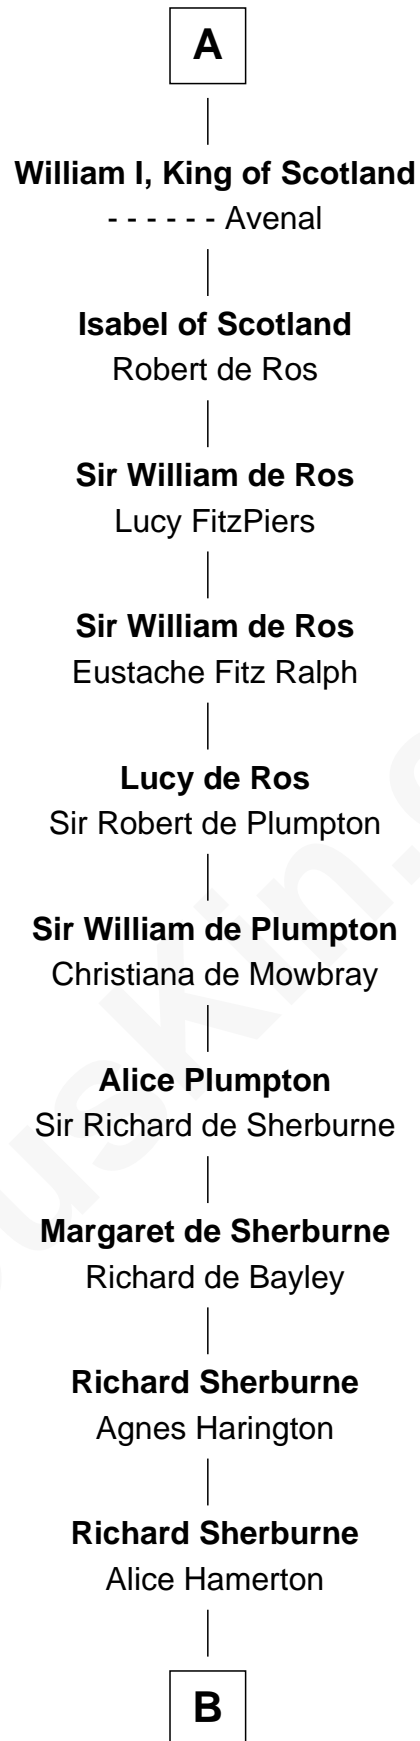

FamousKin.com Relationship Chart of

Vanessa Hudgens

TV, Movie and Stage Actress

35th Great-granddaughter of

King Robert I

King of France

B

Agnes Sherburne

Henry Rushton

Nicholas Rushton

Margaret Radcliffe

Agnes Rushton

Richard Worthington

Peter Worthington

Isabel Anderton

Isabel Worthington

Robert Worden

Peter Worden

Mrs. Margaret Grice Wall

Peter Worden

Mary - - - - -

Mary Worden

John Burgess

Martha Burgess

Samuel Storrs

Samuel Storrs

Mary Warner

C

C

Martha Storrs

Nathaniel Hall

Nathaniel Hall