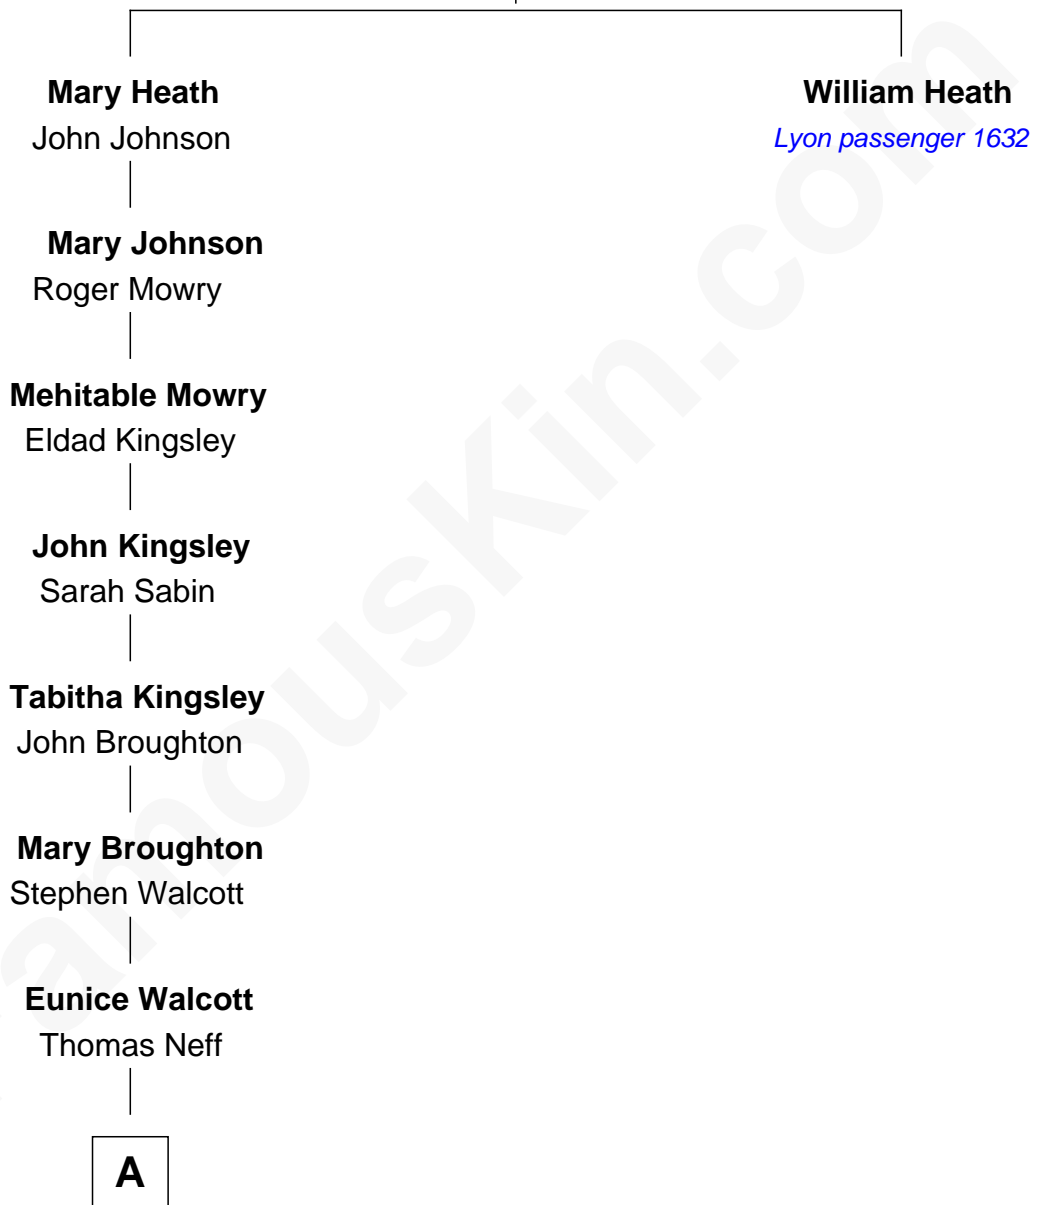

FamousKin.com Relationship Chart of

Vanessa Hudgens

TV, Movie and Stage Actress

12th great-grandniece of

William Heath

(c1591 - 1652) Lyon passenger 1632

William Heath

Agnes Cheney

A

—
Asenath Neff

Storrs Hall

—
Asenath Hall

Rufus Sessions

—
Ira H. Sessions

Polly Bell

—
Lucy Eva Sessions

William Riley Pemberton

—
Freda Colene Pemberton

Dawsey Karnes

—
Bonnie Lee Karnes

John Robert Hudgens

—
Gregory Thomas Hudgens

Gina Alda Guangco

—
Vanessa Hudgens