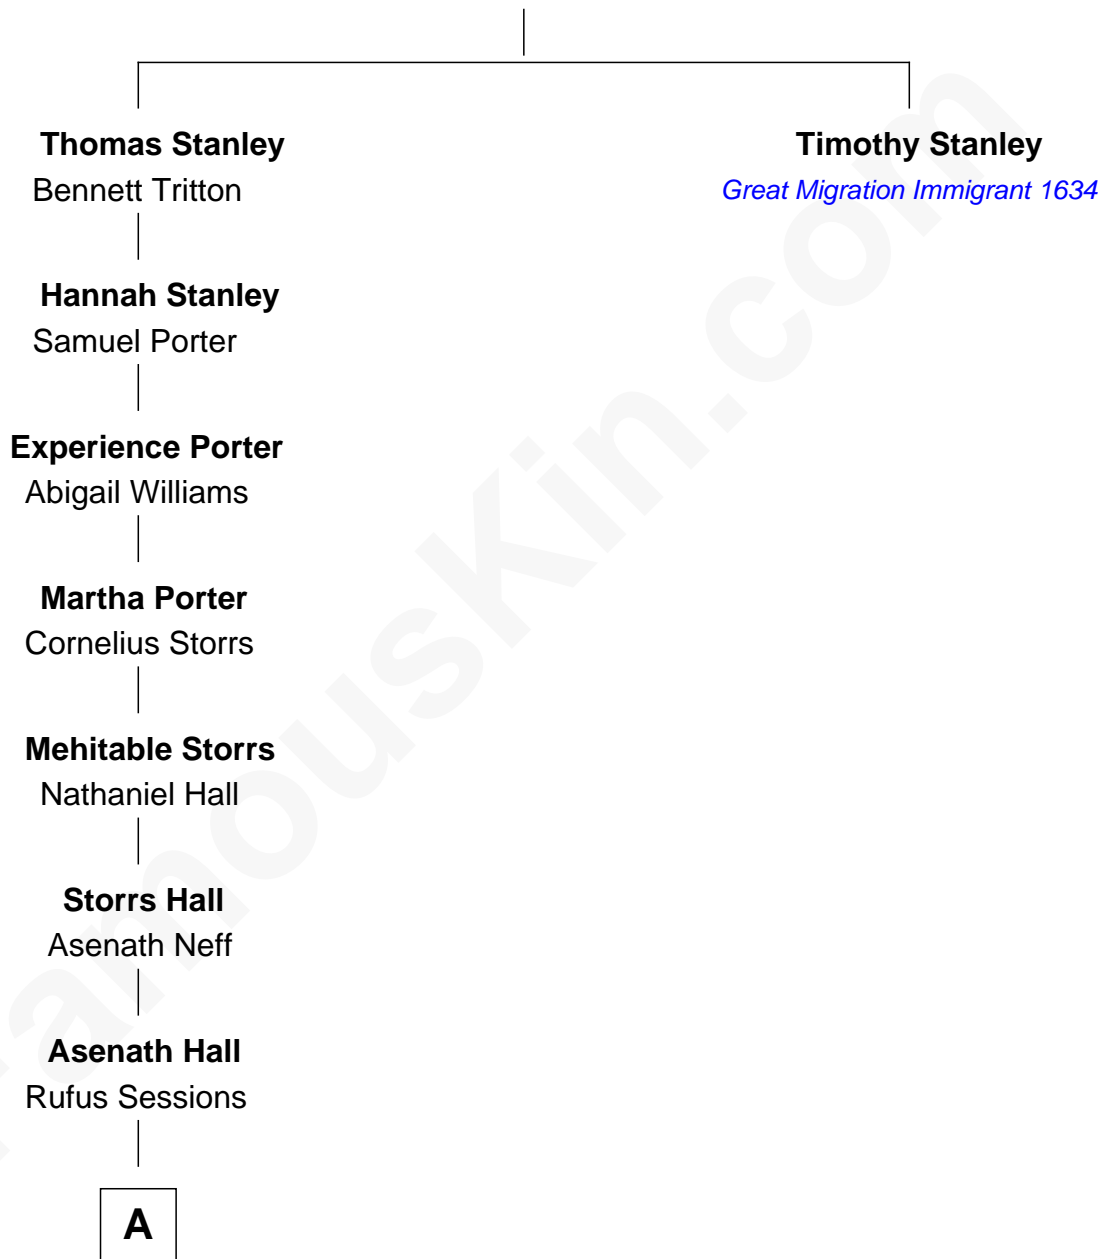

FamousKin.com Relationship Chart of

Vanessa Hudgens

TV, Movie and Stage Actress

10th great-grandniece of

Timothy Stanley

(c1604 - 1648) Great Migration Immigrant 1634

Robert Stanley

A