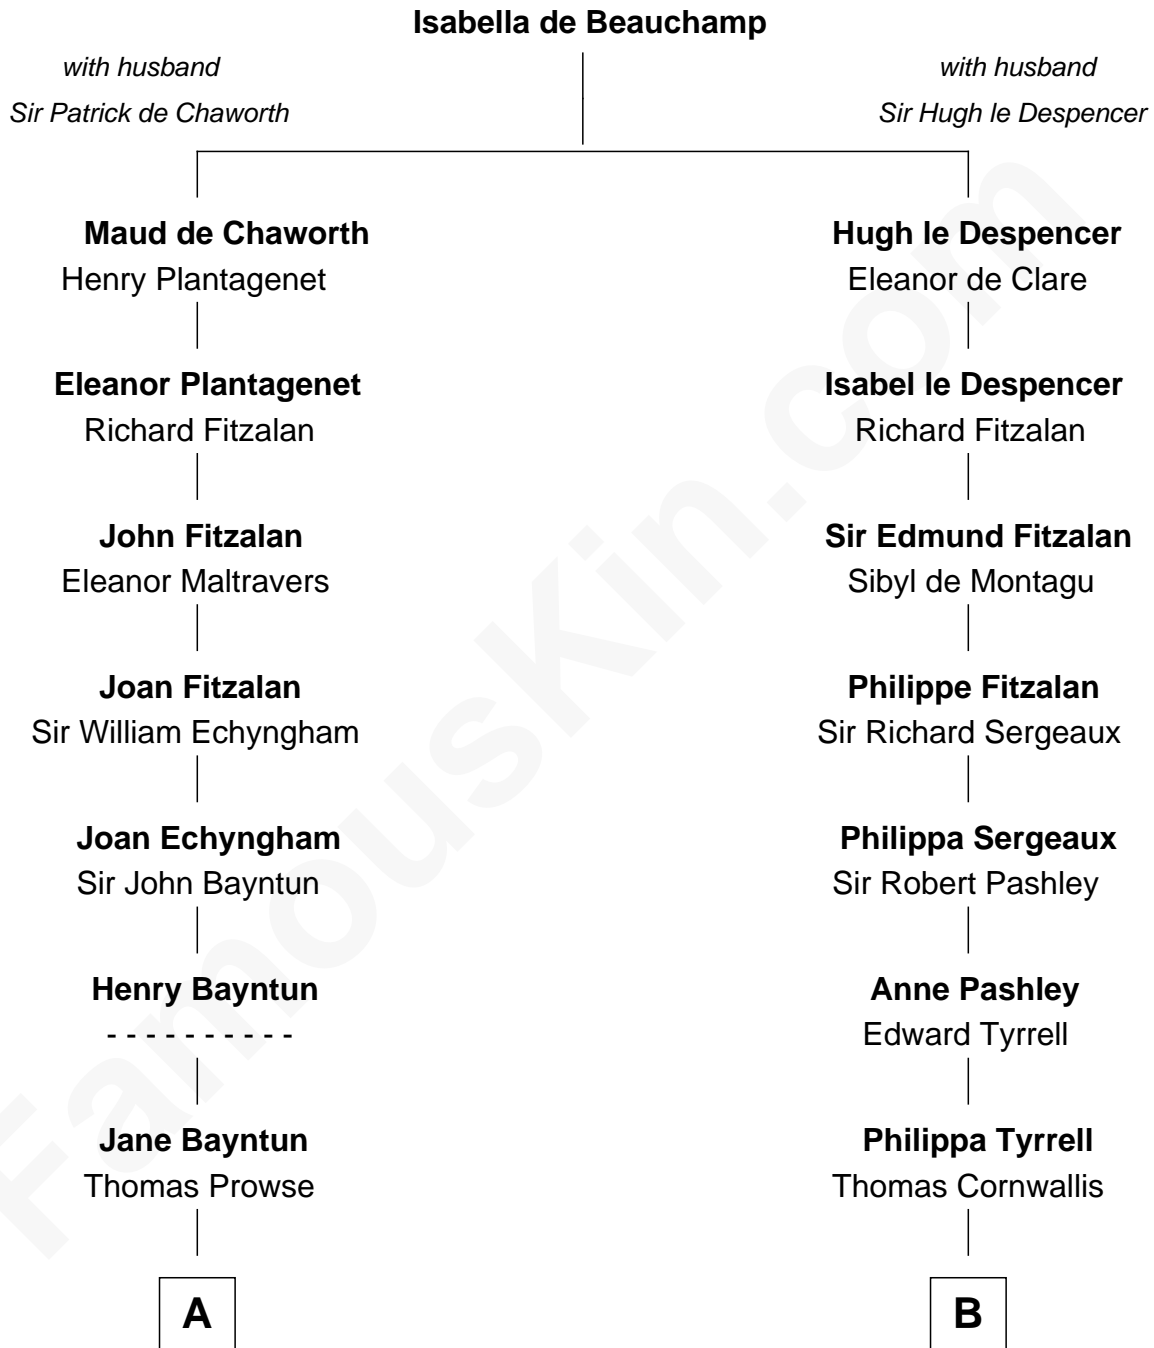

**FamousKin.com**  
**Relationship Chart of**  
**Henry Hastings Sibley**  
*1st Governor of Minnesota*

**17th cousin 4 times removed of**  
**Ben Ames Williams**  
*Novelist and Short Story Author*

**C**

**Hannah FitzRandolph**

William Longstreet

**James Longstreet**

Mary Anna Dent

**Sarah Jane Longstreet**

Charles Bingley Ames

**Sarah Marshall Ames**

Daniel Webster Williams