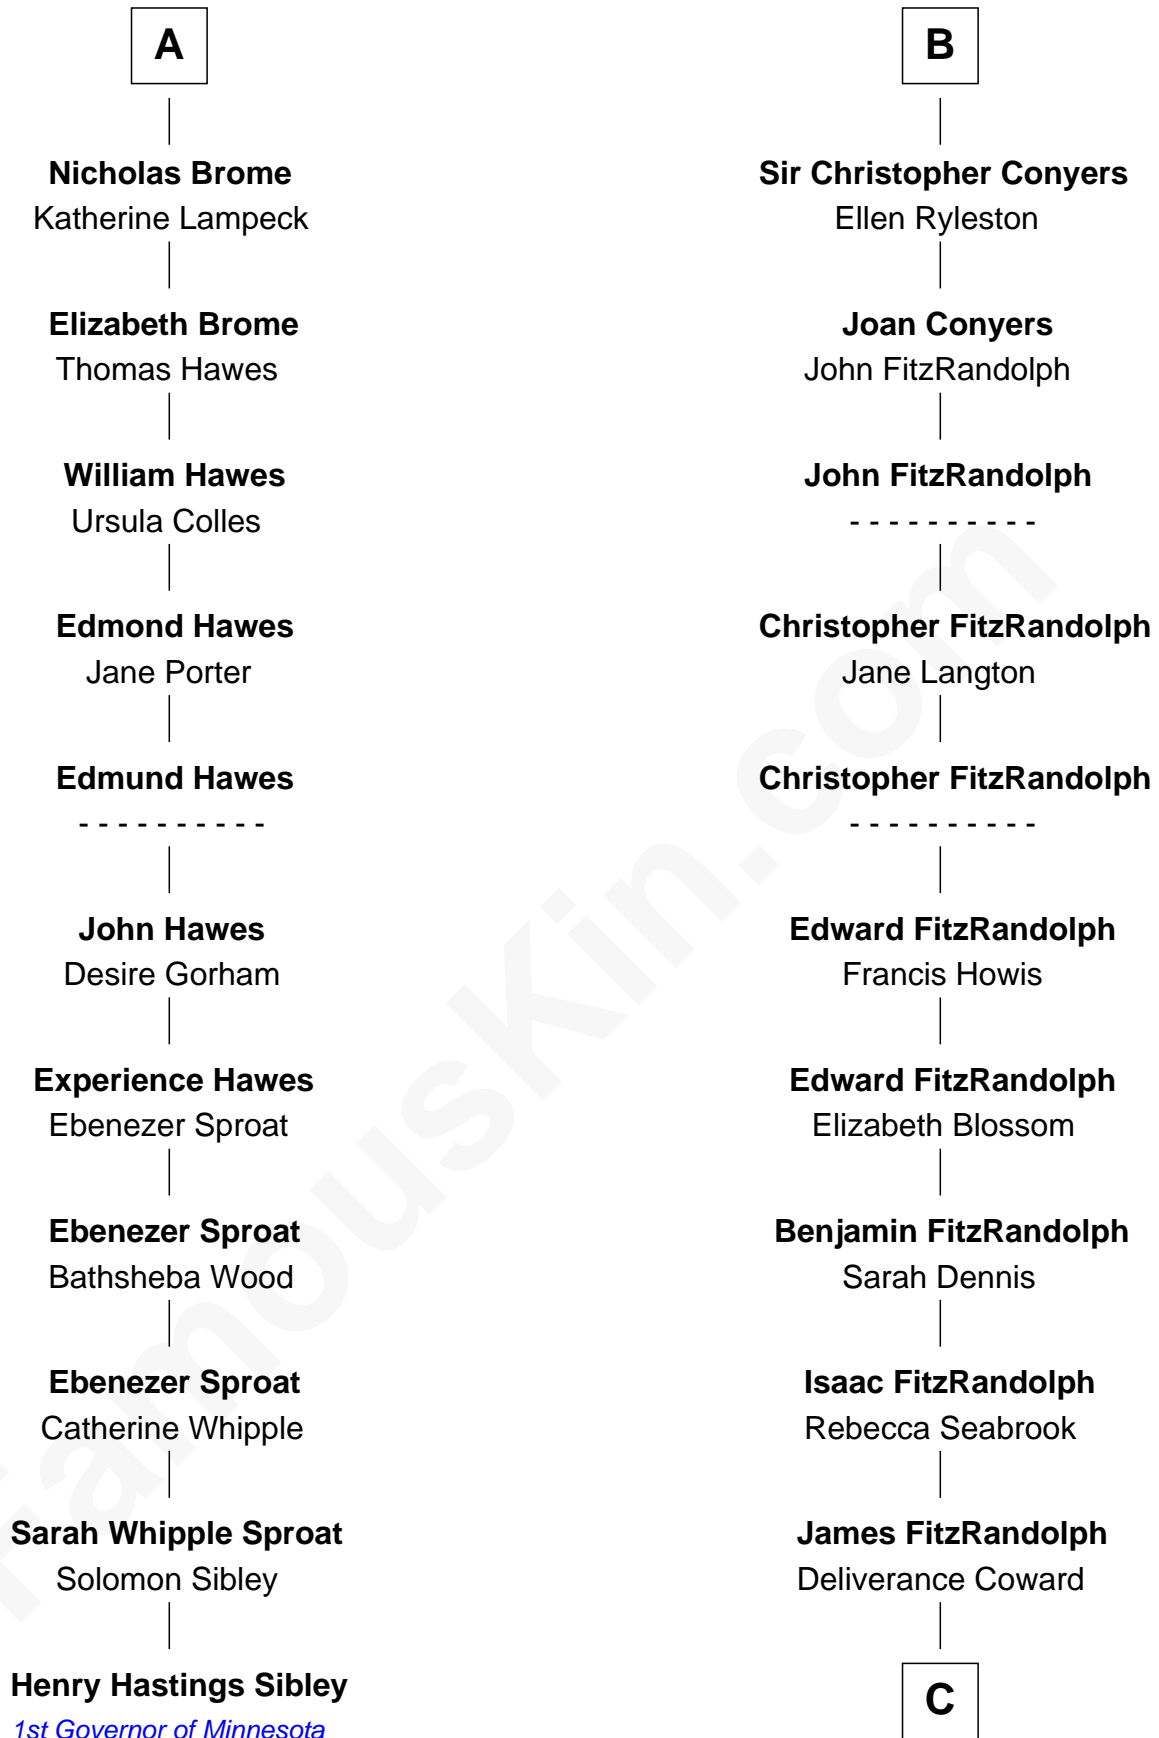

FamousKin.com
Relationship Chart of
Henry Hastings Sibley
1st Governor of Minnesota

17th cousin 4 times removed of
Ben Ames Williams
Novelist and Short Story Author

C

Hannah FitzRandolph

William Longstreet

James Longstreet

Mary Anna Dent

Sarah Jane Longstreet

Charles Bingley Ames

Sarah Marshall Ames

Daniel Webster Williams

Ben Ames Williams

Novelist and Short Story Author