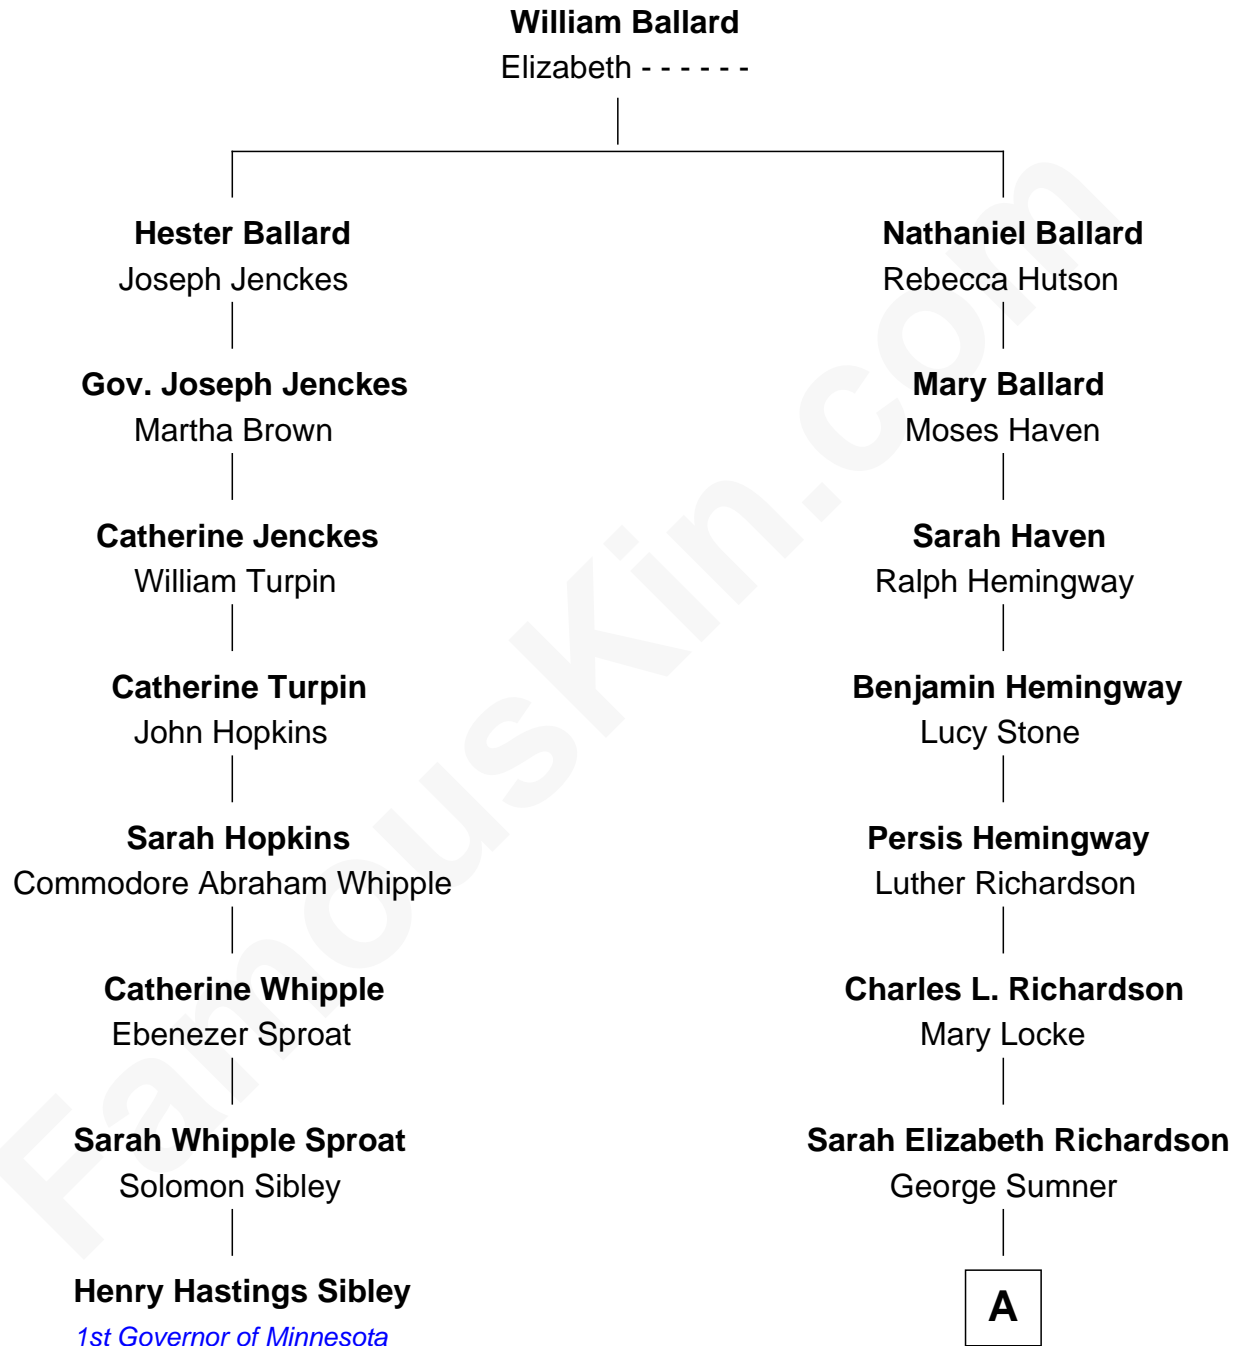

**FamousKin.com**  
**Relationship Chart of**  
**Henry Hastings Sibley**  
*1st Governor of Minnesota*

**7th cousin 1 time removed of**  
**Sumner Sewall**  
*58th Governor of Maine*

**A**

|  
**Mary Locke Sumner**  
William Dunning Sewall

|  
**Sumner Sewall**  
*58th Governor of Maine*

FamousKin.com