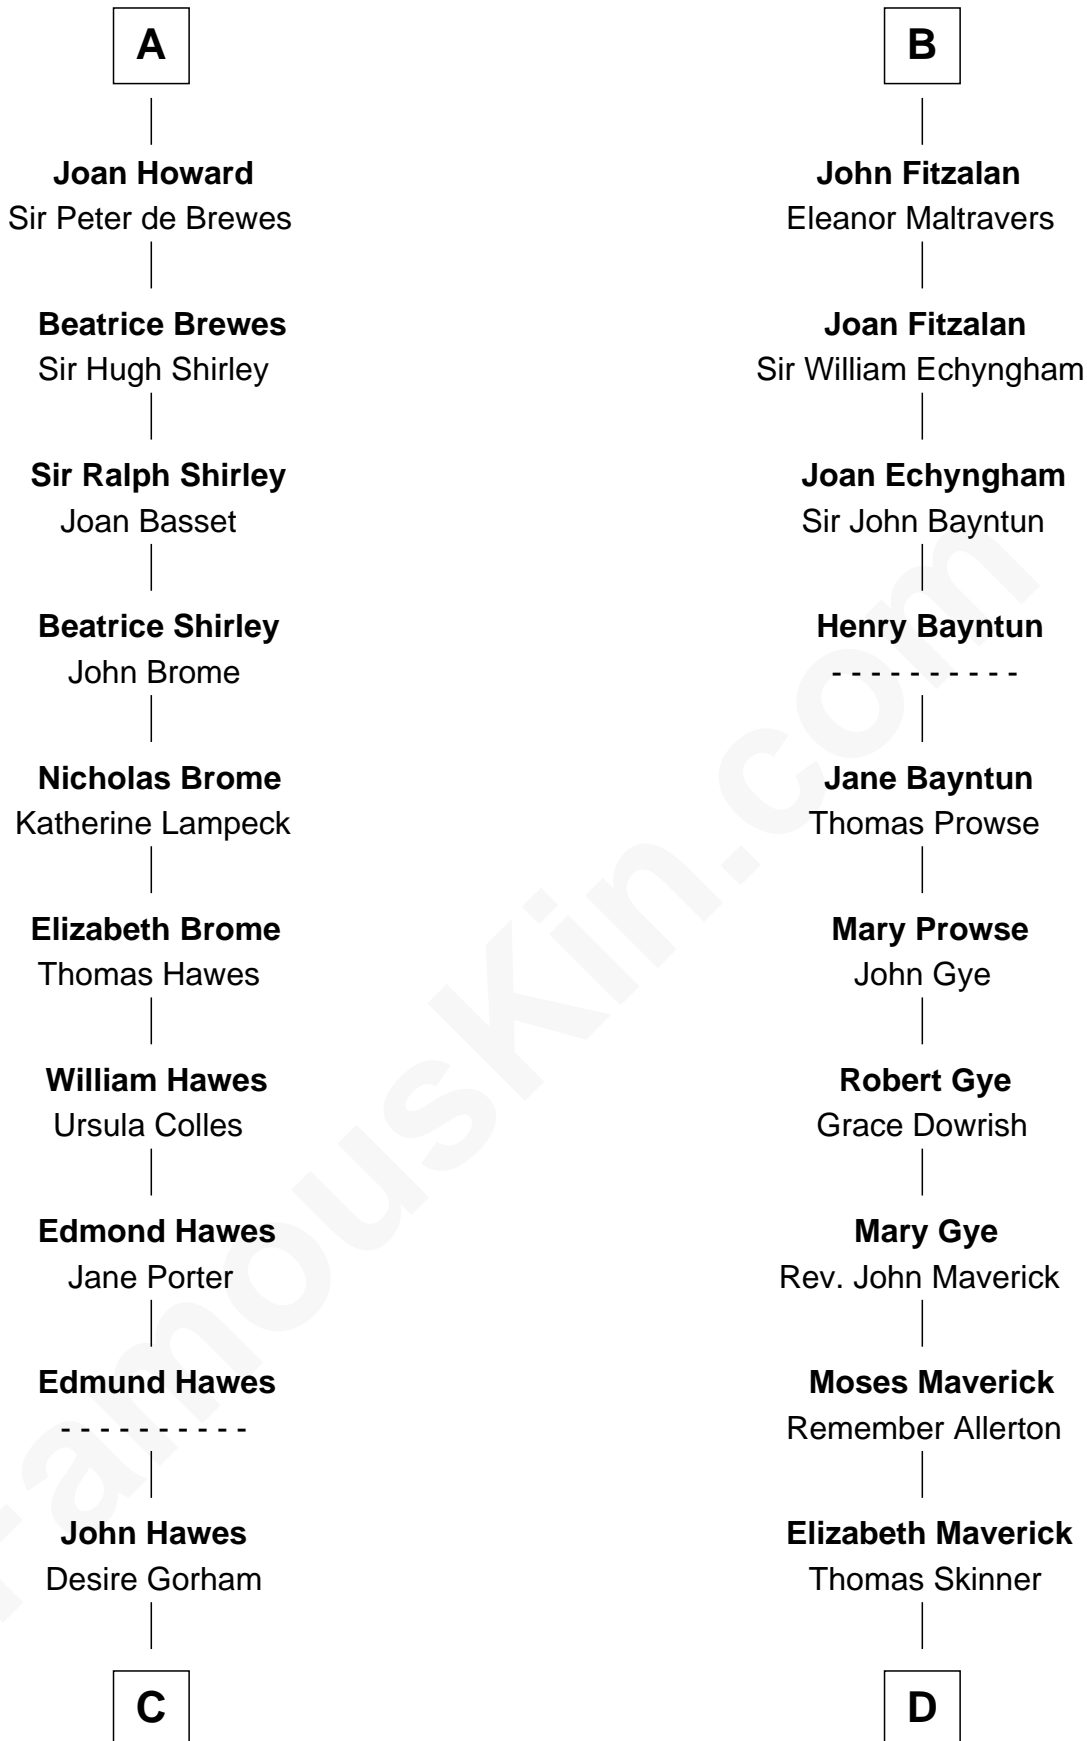

FamousKin.com Relationship Chart of

Henry Hastings Sibley

1st Governor of Minnesota

21st cousin of

Samuel Cony

31st Governor of Maine

Henry I, King of England

Maud of Scotland

C

Experience Hawes

Ebenezer Sproat

Ebenezer Sproat

Bathsheba Wood

Ebenezer Sproat

Catherine Whipple

Sarah Whipple Sproat

Solomon Sibley

Henry Hastings Sibley

1st Governor of Minnesota

D

Abigail Skinner

Nathaniel Coney

Samuel Coney

Rebecca Guild