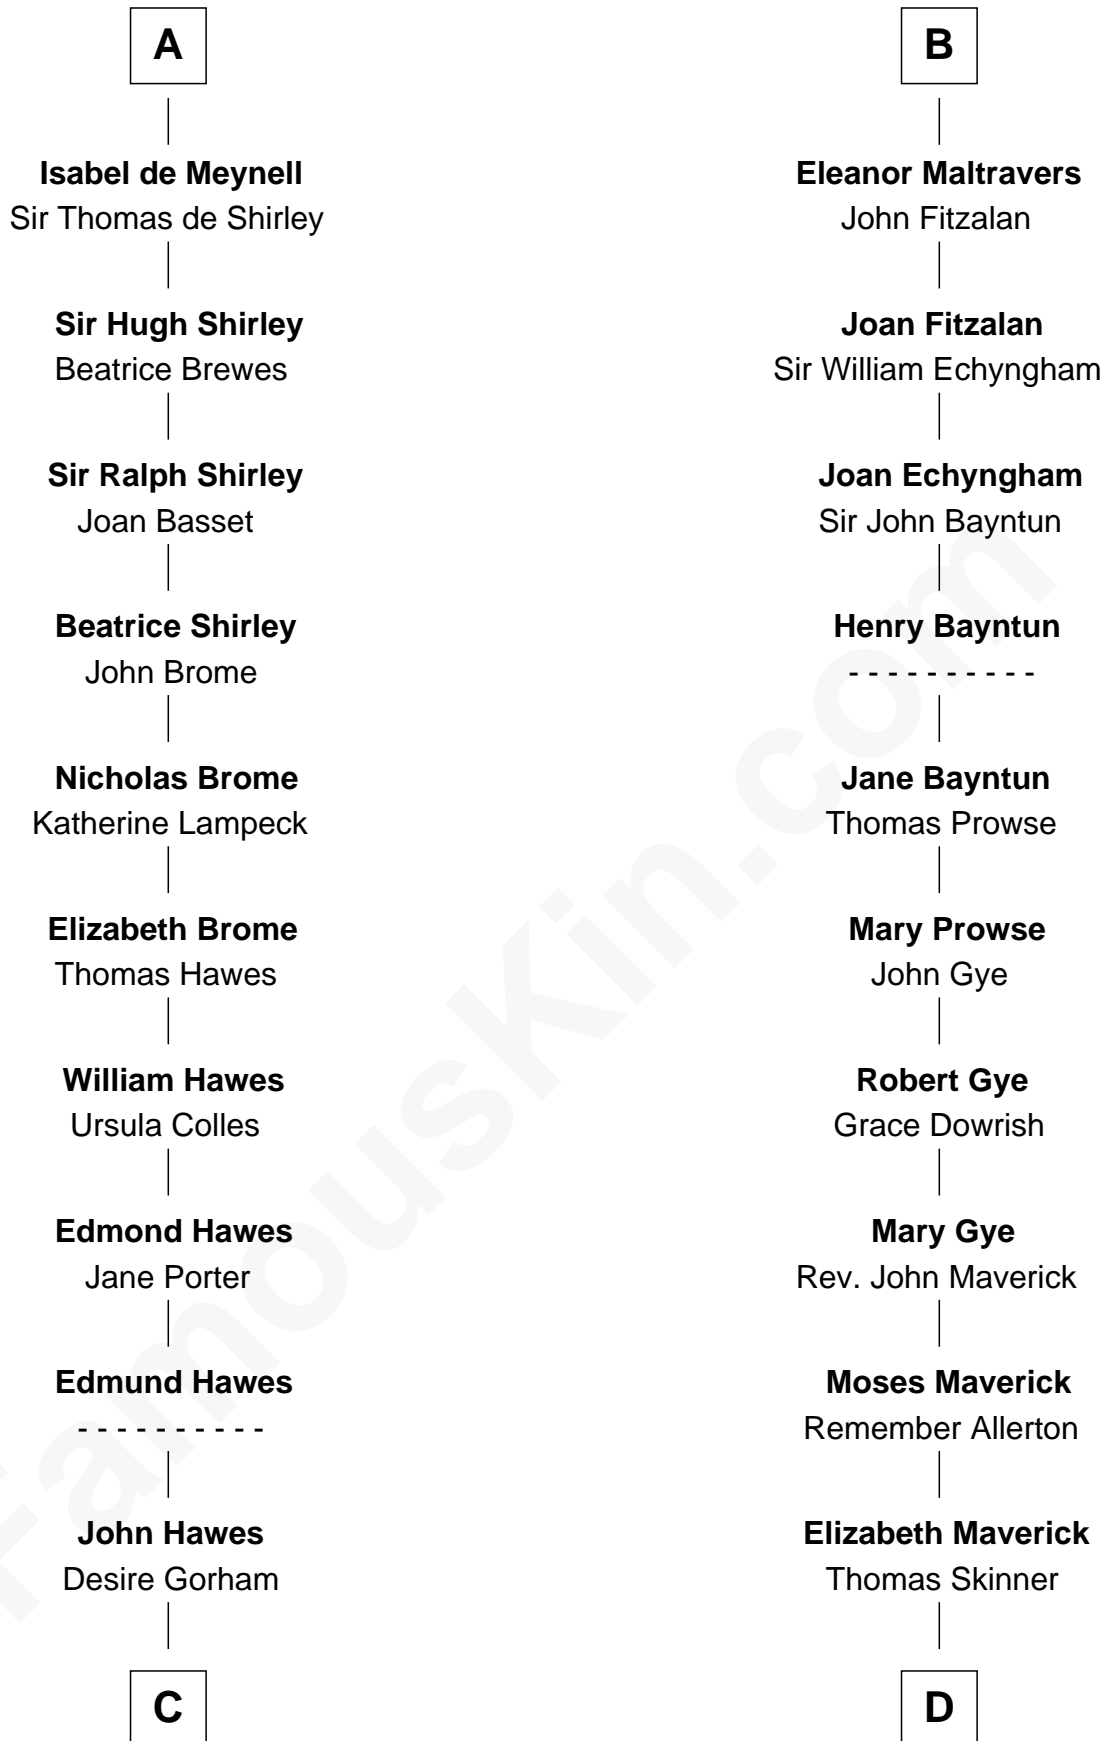

FamousKin.com Relationship Chart of

Henry Hastings Sibley

1st Governor of Minnesota

21st cousin of

Samuel Cony

31st Governor of Maine

Sir Ranulf de Gernons

Maud of Gloucester

C

Experience Hawes

Ebenezer Sproat

Ebenezer Sproat

Bathsheba Wood

Ebenezer Sproat

Catherine Whipple

Sarah Whipple Sproat

Solomon Sibley

Henry Hastings Sibley

1st Governor of Minnesota

D

Abigail Skinner

Nathaniel Coney

Samuel Coney

Rebecca Guild