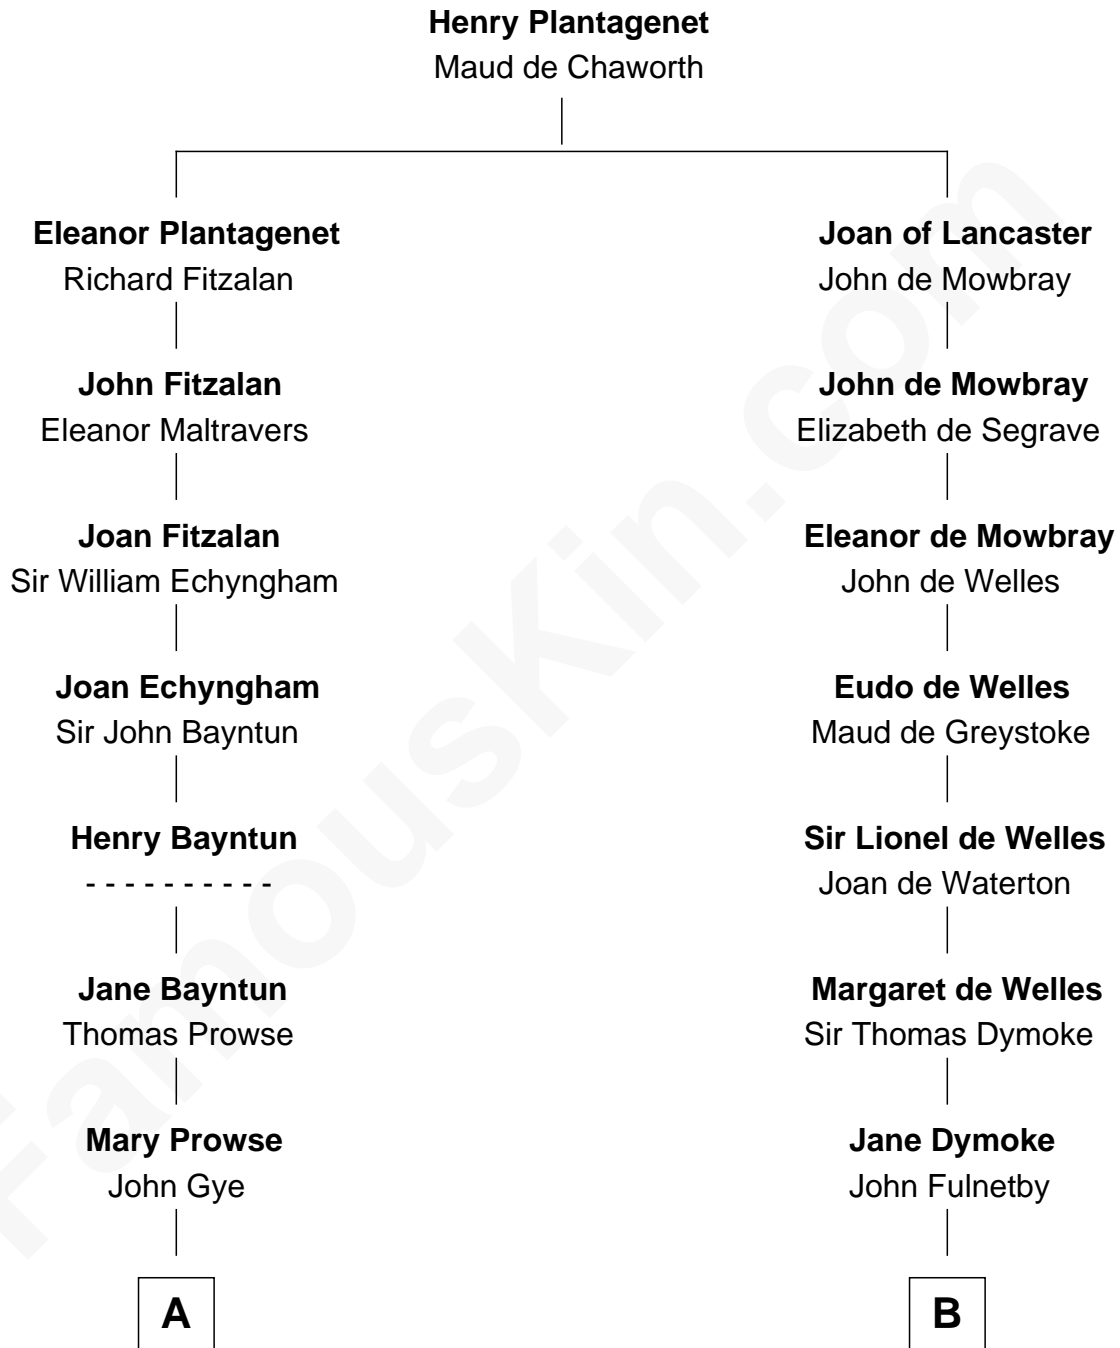

FamousKin.com
Relationship Chart of
Henry Hastings Sibley
1st Governor of Minnesota

16th cousin 4 times removed of
Frank G. Allen
51st Governor of Massachusetts

C

—
John Gilman

Hannah Warner Edmonds Barrett

—
John Henry Gilman

Mary Louisa Heath

—
Abbie Louise Gilman

Frank Mitchell Allen

—
Frank G. Allen

51st Governor of Massachusetts