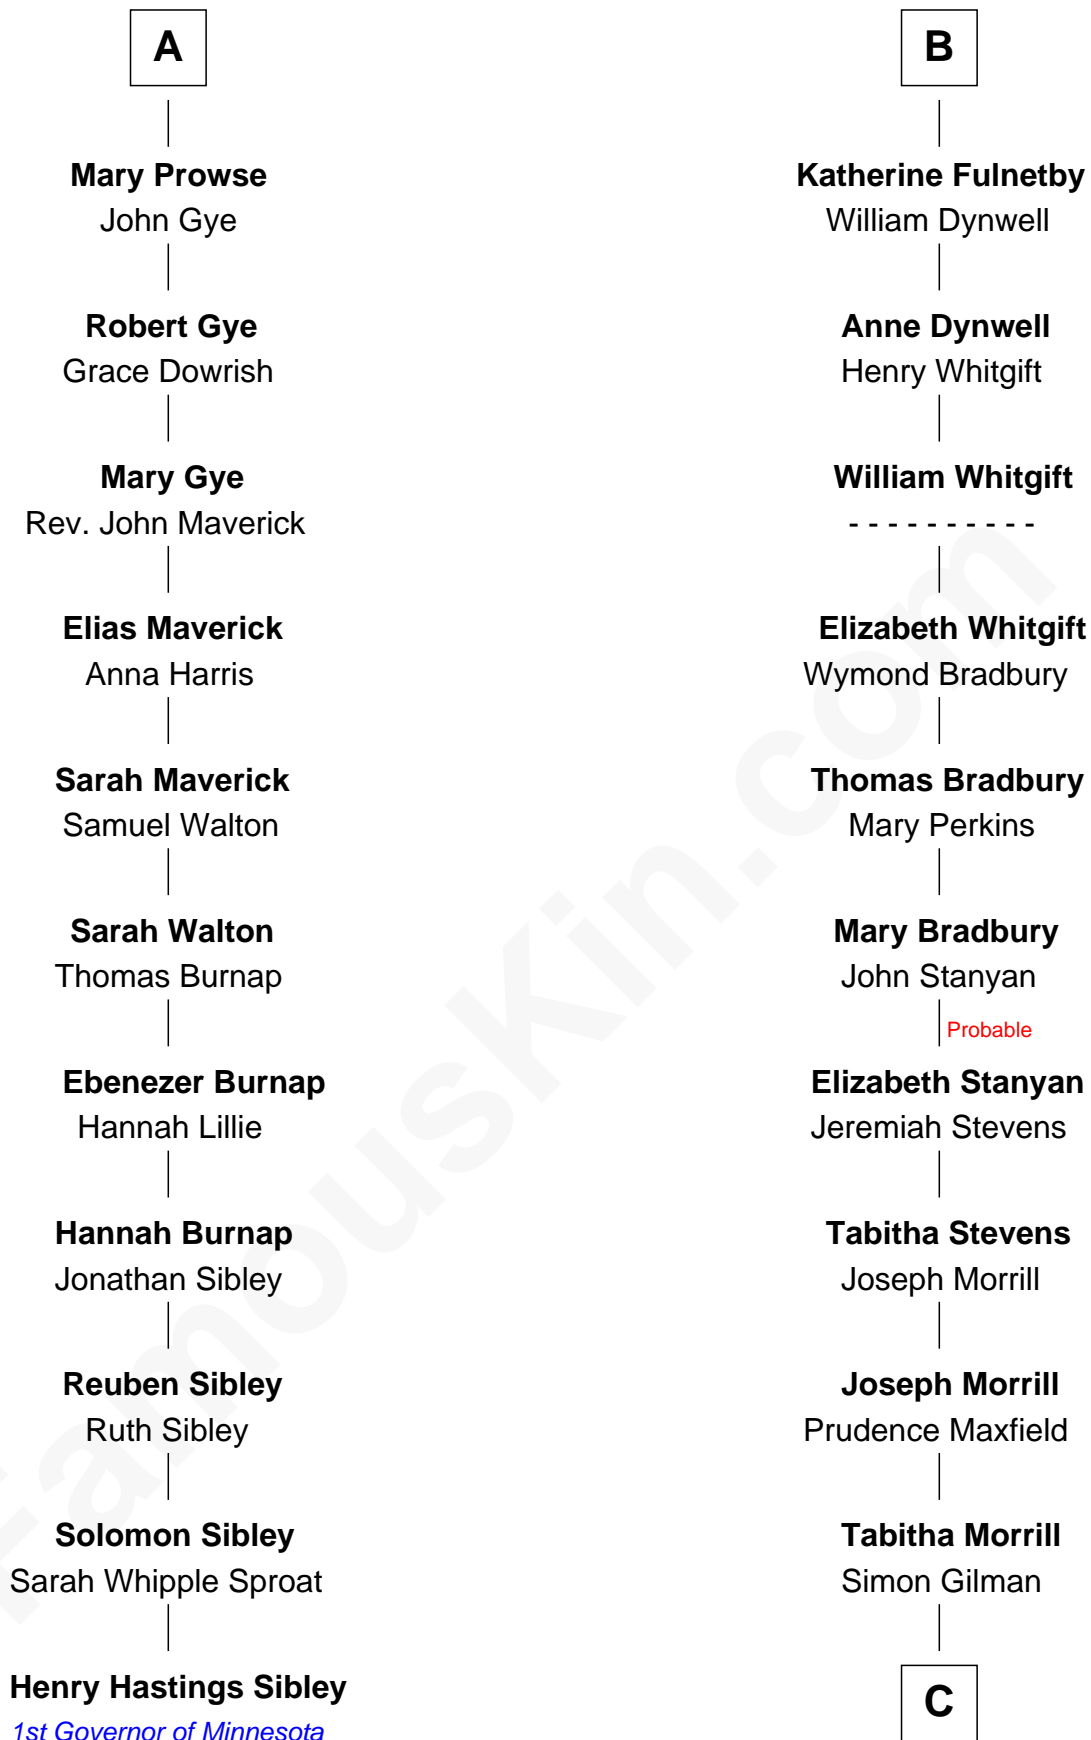

**FamousKin.com**  
**Relationship Chart of**  
**Henry Hastings Sibley**  
*1st Governor of Minnesota*

**17th cousin 3 times removed of**  
**Frank G. Allen**  
*51st Governor of Massachusetts*

**C**

—  
**John Gilman**

Hannah Warner Edmonds Barrett

—  
**John Henry Gilman**

Mary Louisa Heath

—  
**Abbie Louise Gilman**

Frank Mitchell Allen

—  
**Frank G. Allen**

*51st Governor of Massachusetts*

FamousKin.com