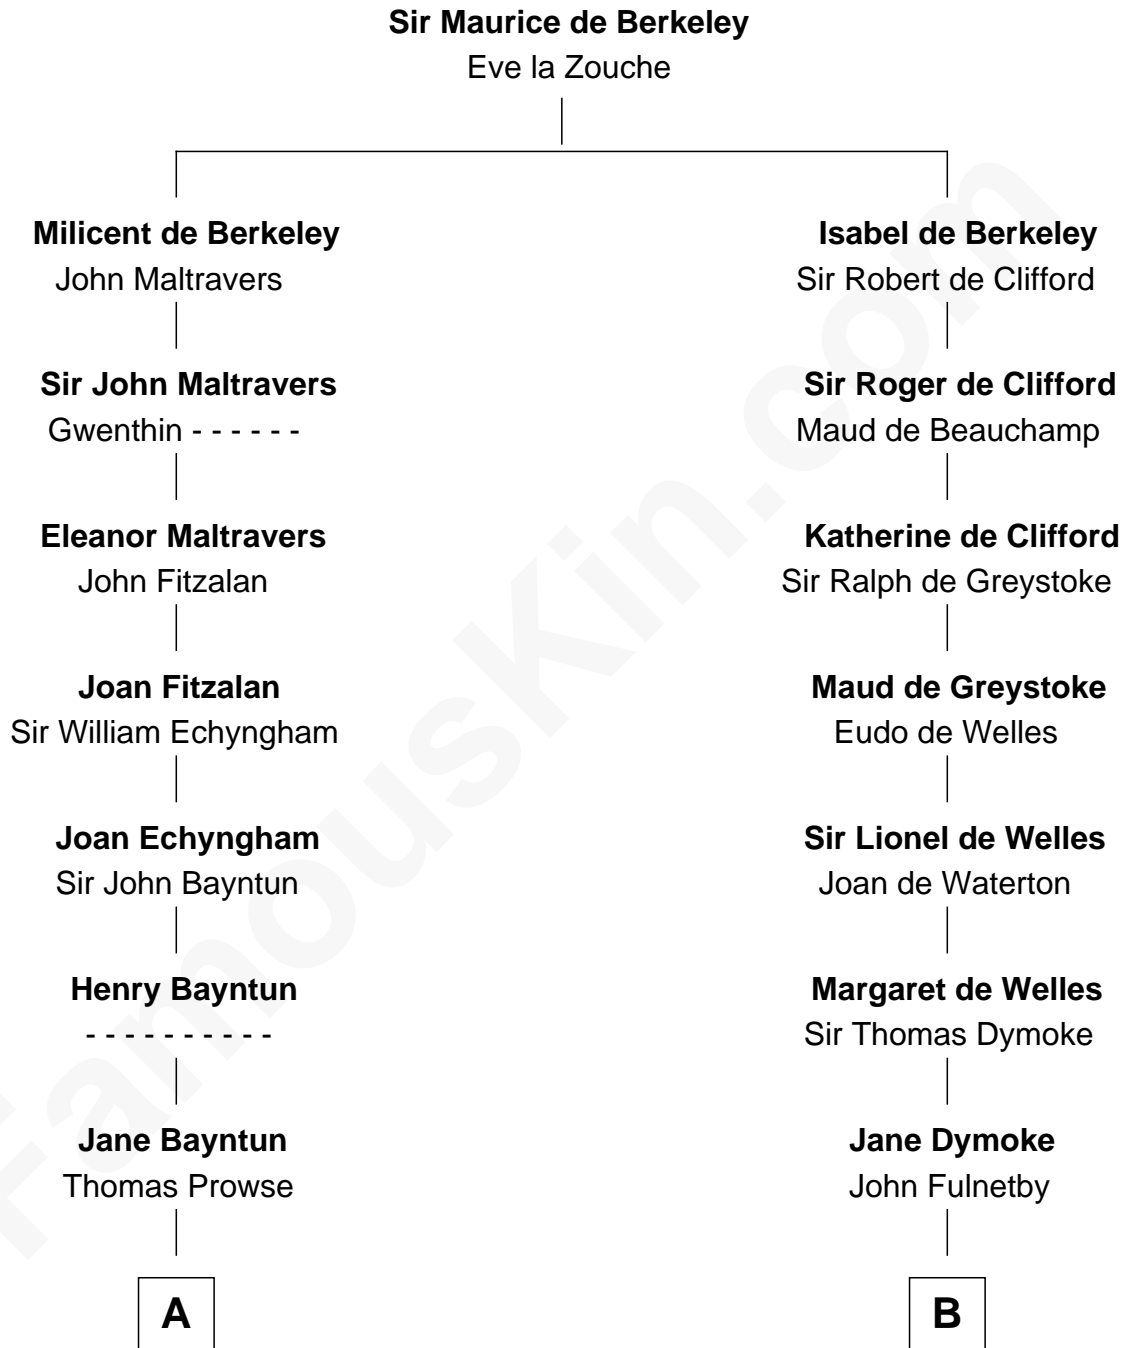

**FamousKin.com**  
**Relationship Chart of**  
**Henry Hastings Sibley**  
*1st Governor of Minnesota*

**17th cousin 3 times removed of**  
**Frank G. Allen**  
*51st Governor of Massachusetts*

**C**

—  
**John Gilman**

Hannah Warner Edmonds Barrett

—  
**John Henry Gilman**

Mary Louisa Heath

—  
**Abbie Louise Gilman**

Frank Mitchell Allen

—  
**Frank G. Allen**

*51st Governor of Massachusetts*

FamousKin.com