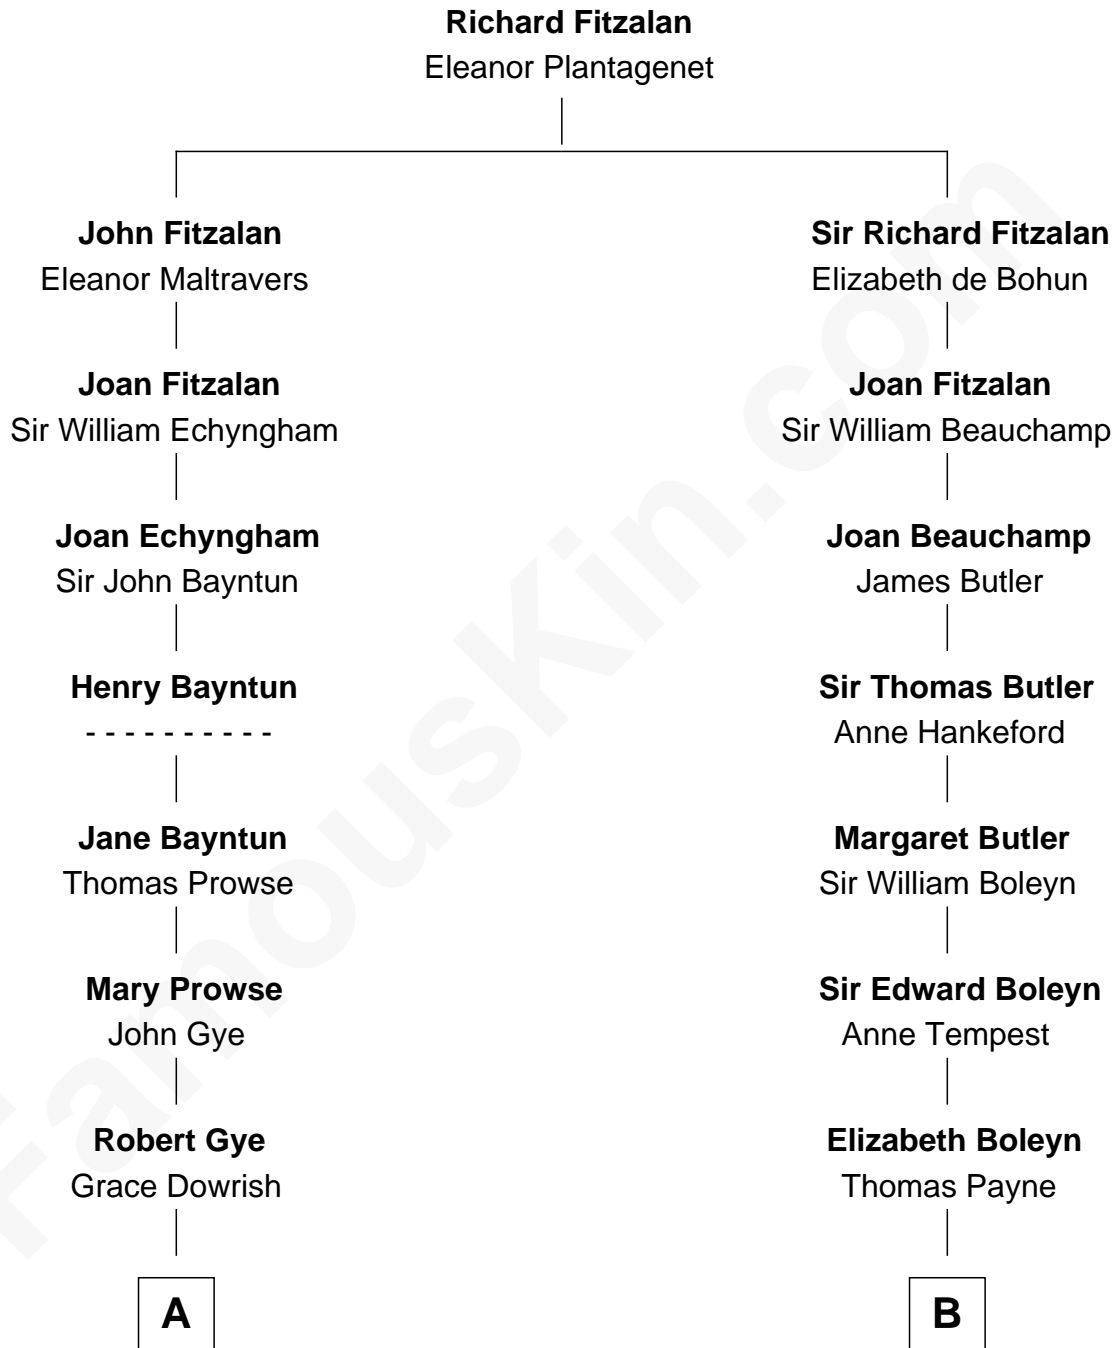

FamousKin.com
Relationship Chart of
Henry Hastings Sibley
1st Governor of Minnesota

15th cousin 5 times removed of
David Crosby
Singer and Songwriter

C

Edward Nicoll Crosby

Elizabeth Maria Van Schoonhoven

Frederic Van Schoonhoven Crosby

Julia Floyd Delafield

Floyd Delafield Crosby

Aliph Van Corlandt Whitehead

David Crosby

Singer and Songwriter