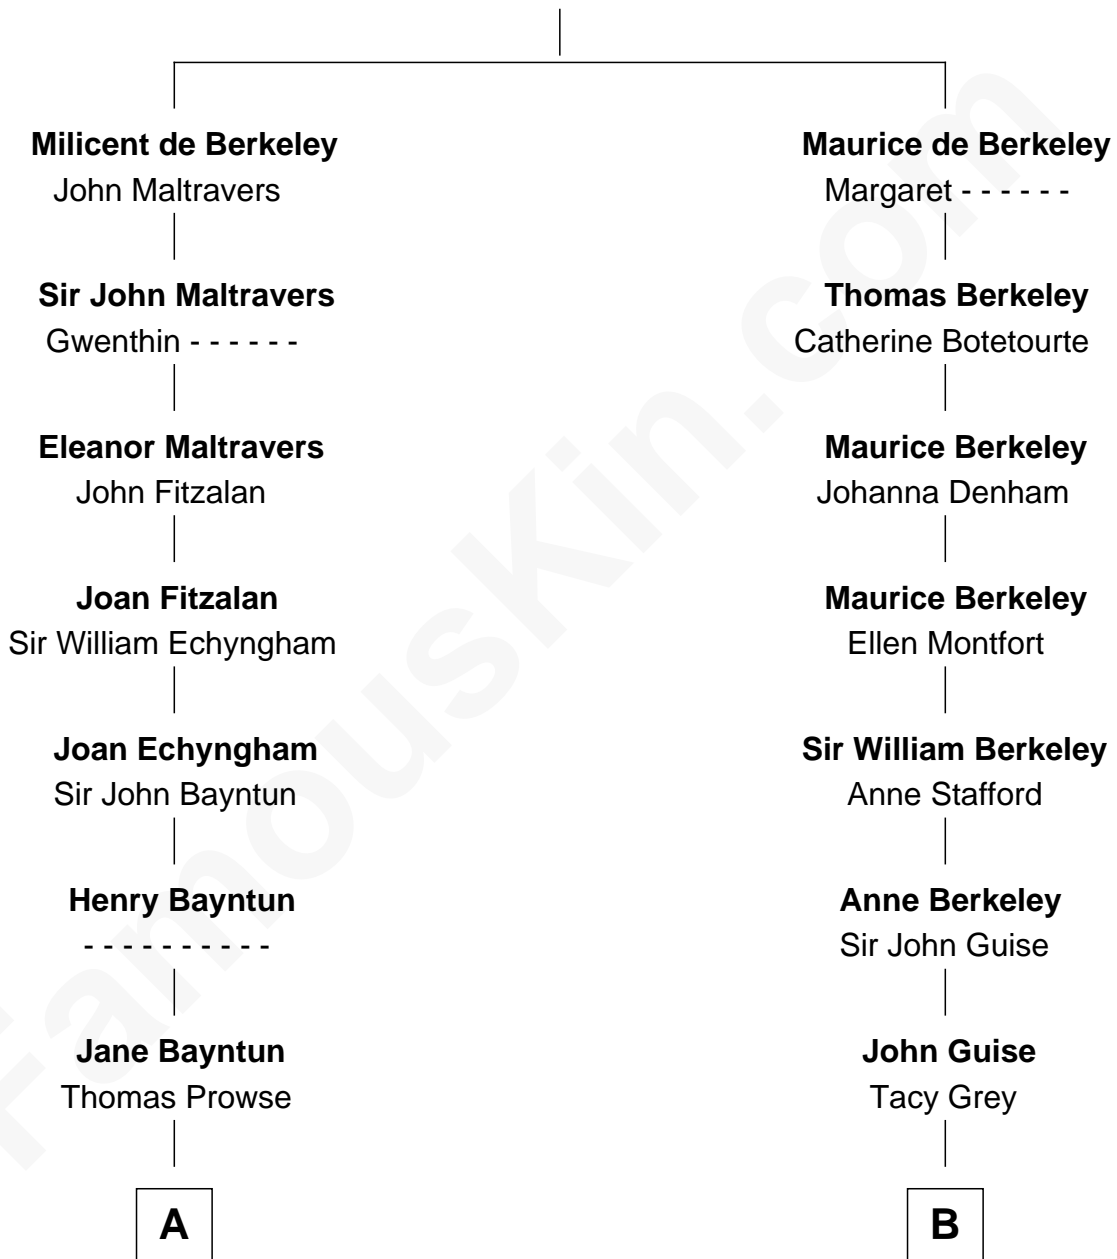

FamousKin.com
Relationship Chart of
Henry Hastings Sibley
1st Governor of Minnesota

17th cousin 4 times removed of
Hal Holbrook
TV and Movie Actor

Sir Maurice de Berkeley
 Eve la Zouche

C

Jane White Bates

Allen Vining

Lois Bates Vining

George Holbrook

Allen Vining Holbrook

Minnie Alberta Rowe

Harold Rowe Holbrook

Aileen R. Davenport

Hal Holbrook