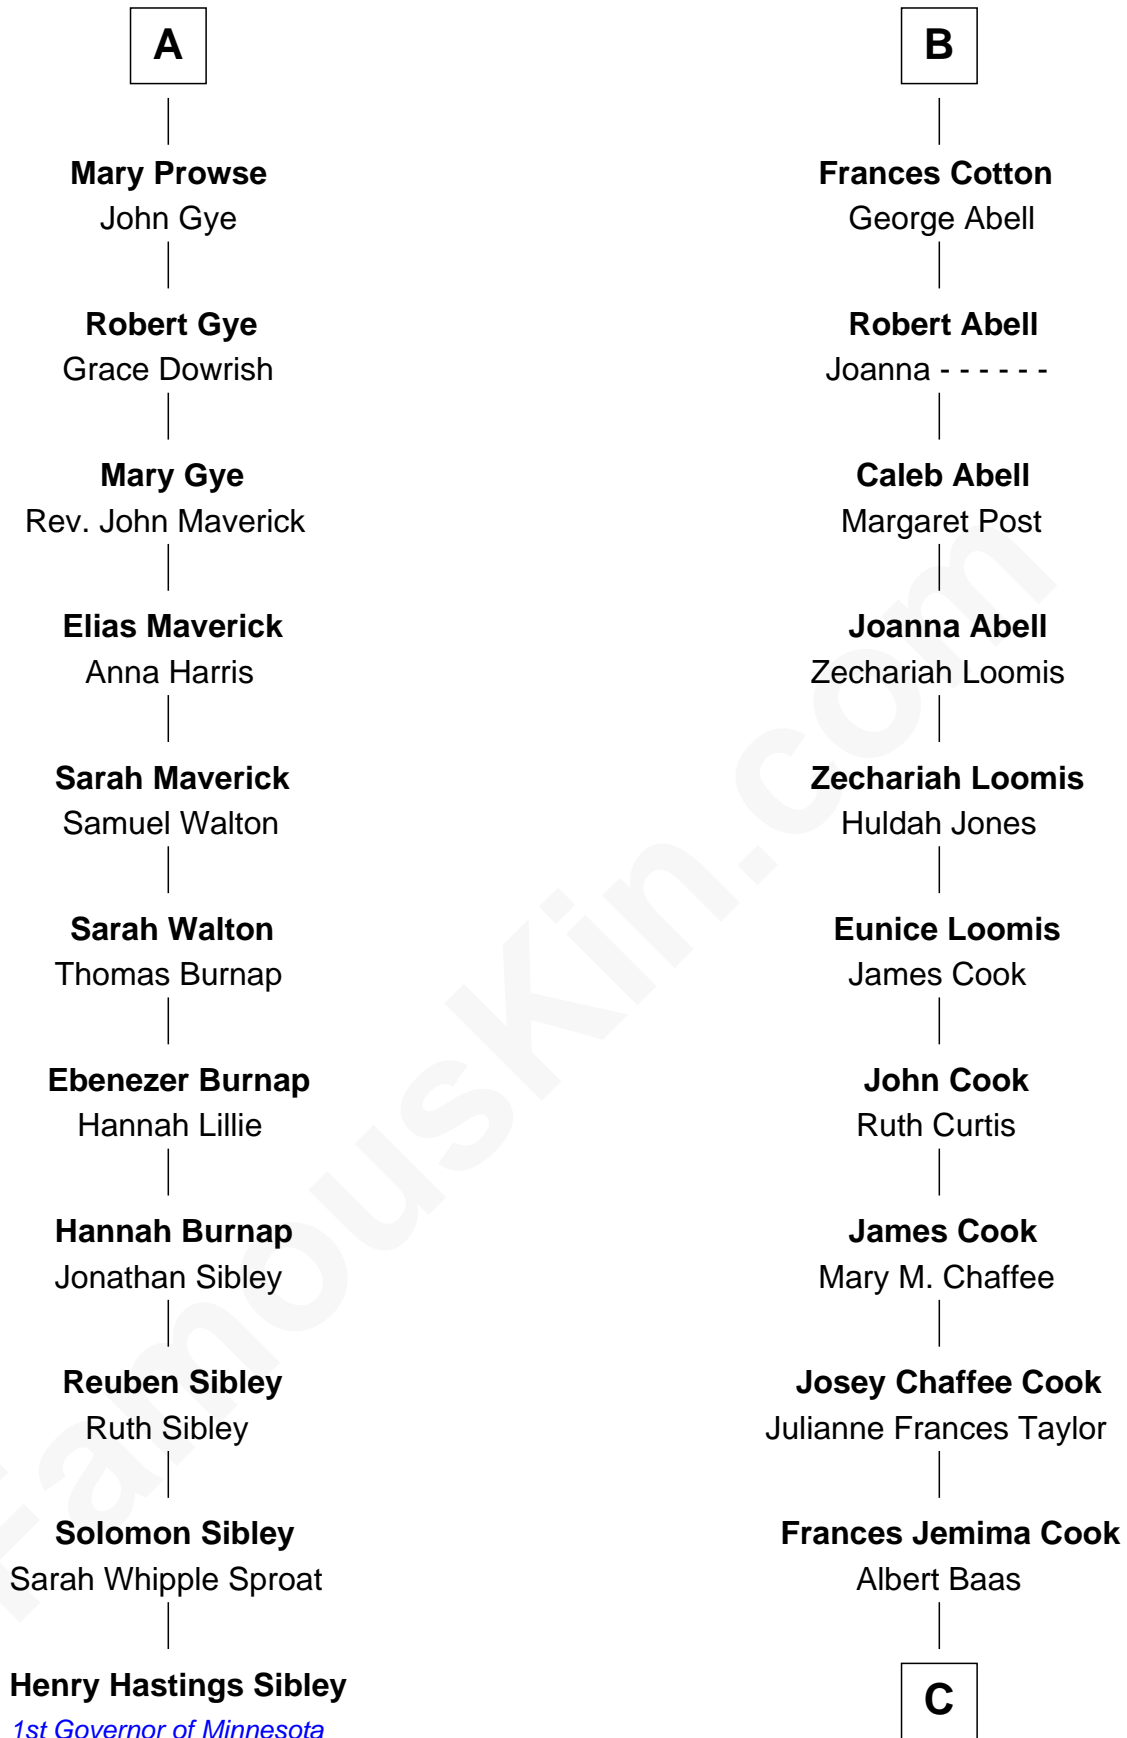

FamousKin.com
Relationship Chart of
Henry Hastings Sibley
1st Governor of Minnesota

17th cousin 2 times removed of
Amber Stevens West
TV and Movie Actress

Sir Maurice de Berkeley
 Eve la Zouche

C

LaVerne M. Baas

Keith Karl Ingstad

Terry Keith Ingstad

Beverly Jean Cunningham

Amber Stevens West

TV and Movie Actress

FamousKin.com