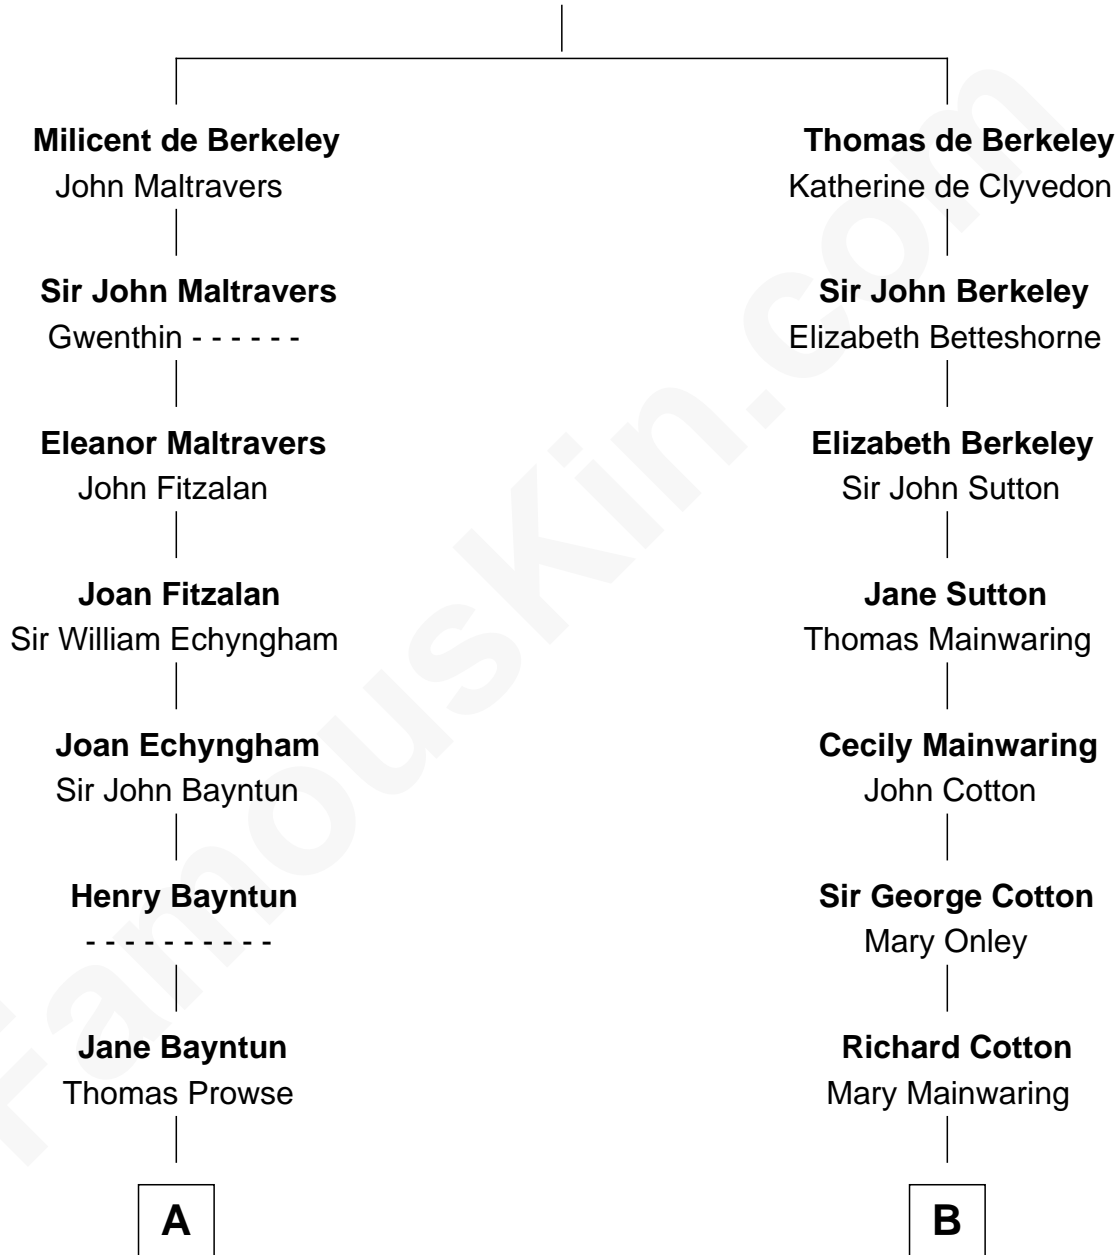

FamousKin.com
Relationship Chart of
Henry Hastings Sibley
1st Governor of Minnesota

17th cousin 2 times removed of
Amber Stevens West
TV and Movie Actress

Sir Maurice de Berkeley
 Eve la Zouche

C

LaVerne M. Baas

Keith Karl Ingstad

Terry Keith Ingstad

Beverly Jean Cunningham

Amber Stevens West

TV and Movie Actress

FamousKin.com