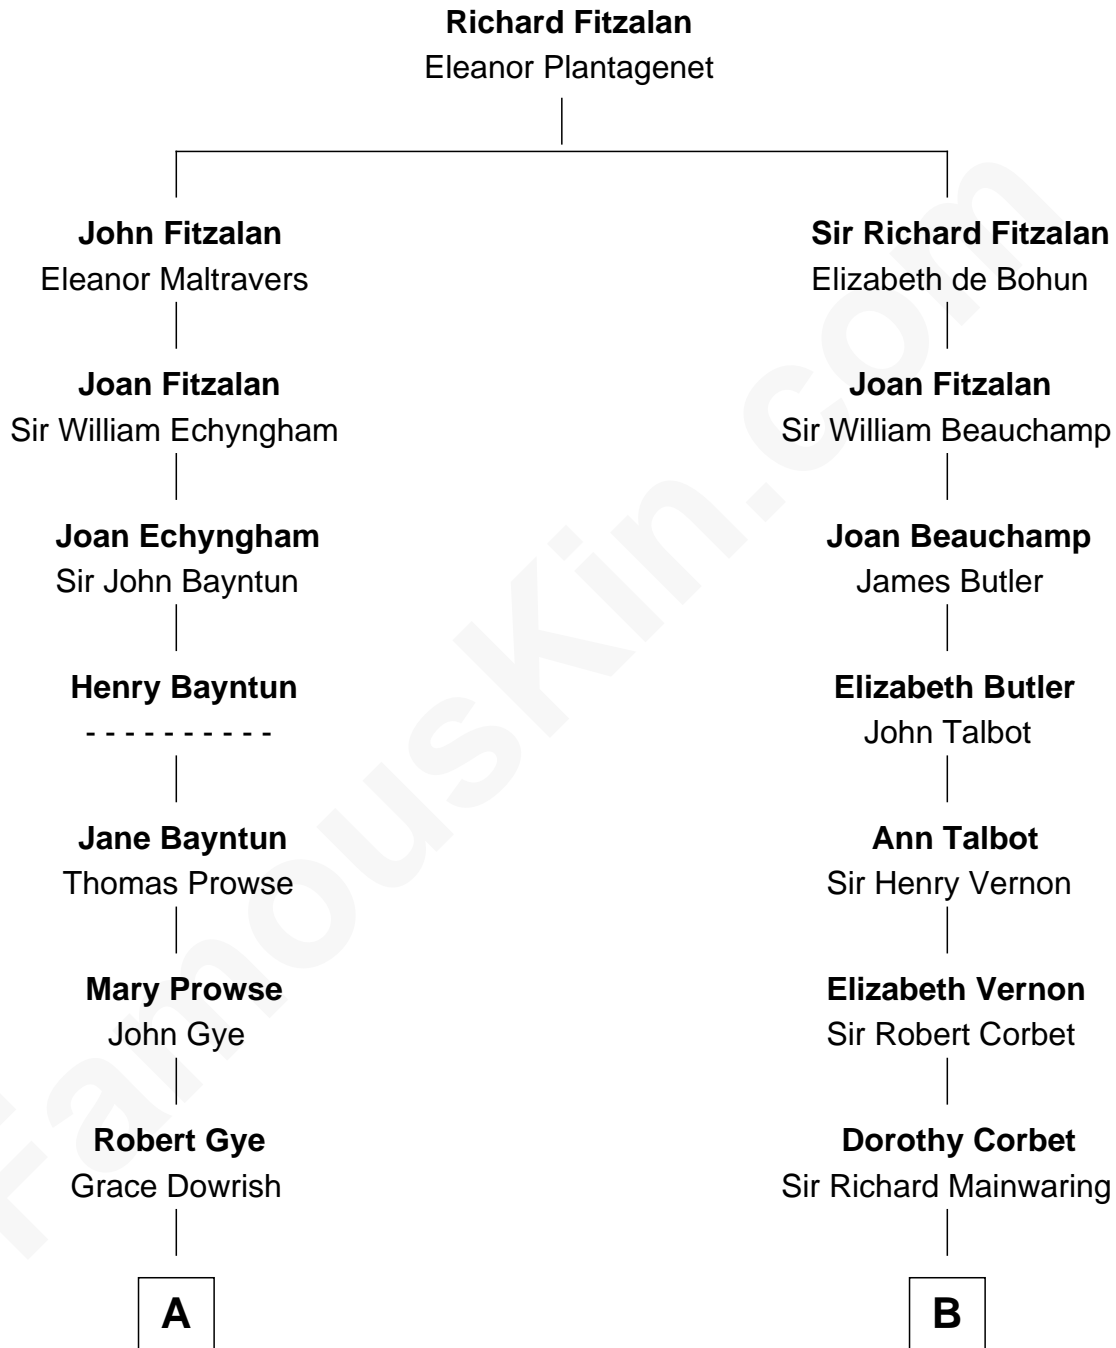

**FamousKin.com**  
**Relationship Chart of**  
**Henry Hastings Sibley**  
*1st Governor of Minnesota*

**15th cousin 5 times removed of**  
**Shadoe Stevens**  
*Radio Disc Jockey*

**C**

**Josey Chaffee Cook**  
Julianne Frances Taylor

**Frances Jemima Cook**  
Albert Baas

**LaVerne M. Baas**  
Keith Karl Ingstad

**Shadoe Stevens**  
*Radio Disc Jockey*