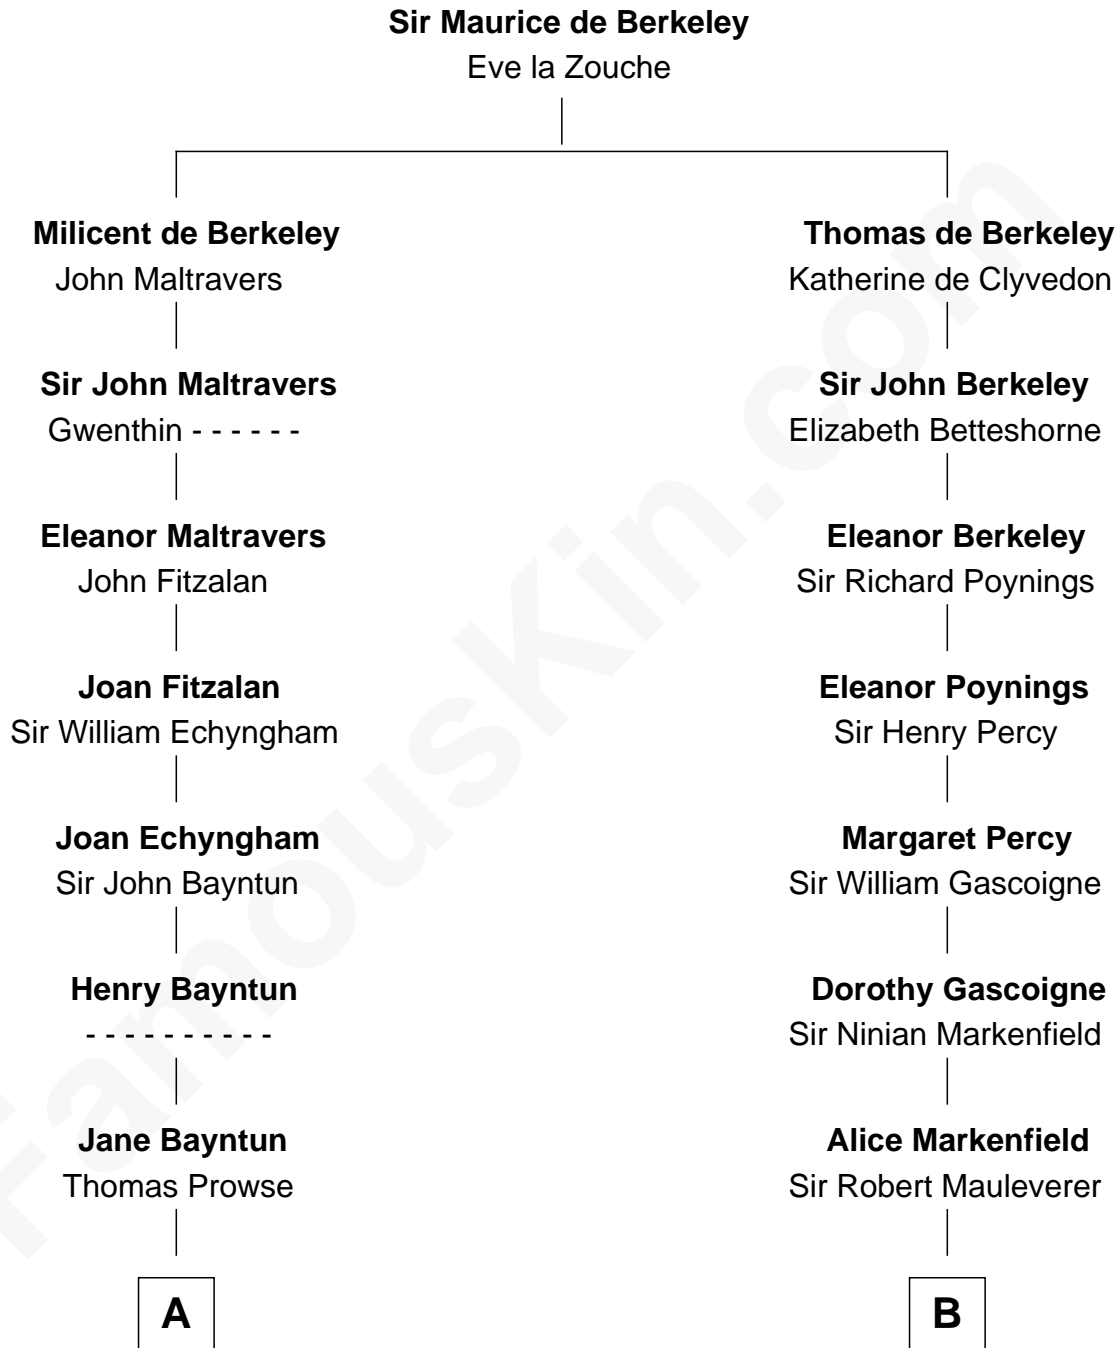

**FamousKin.com**  
**Relationship Chart of**  
**Henry Hastings Sibley**  
*1st Governor of Minnesota*

17th cousin 4 times removed of

**Angela Y. Davis**  
*Civil Rights Activist and former Black Panther*

**C**

**Henrietta Ann Mallett**

Hugh Campbell

**Henrietta C. Campbell**

Murphy Valentine Jones

**Murphy Renchor Jones**

Mollie Spencer

**Benjamin Frank Davis**

Sallye Margarite Bell

**Angela Y. Davis**

*Civil Rights Activist and former Black Panther*