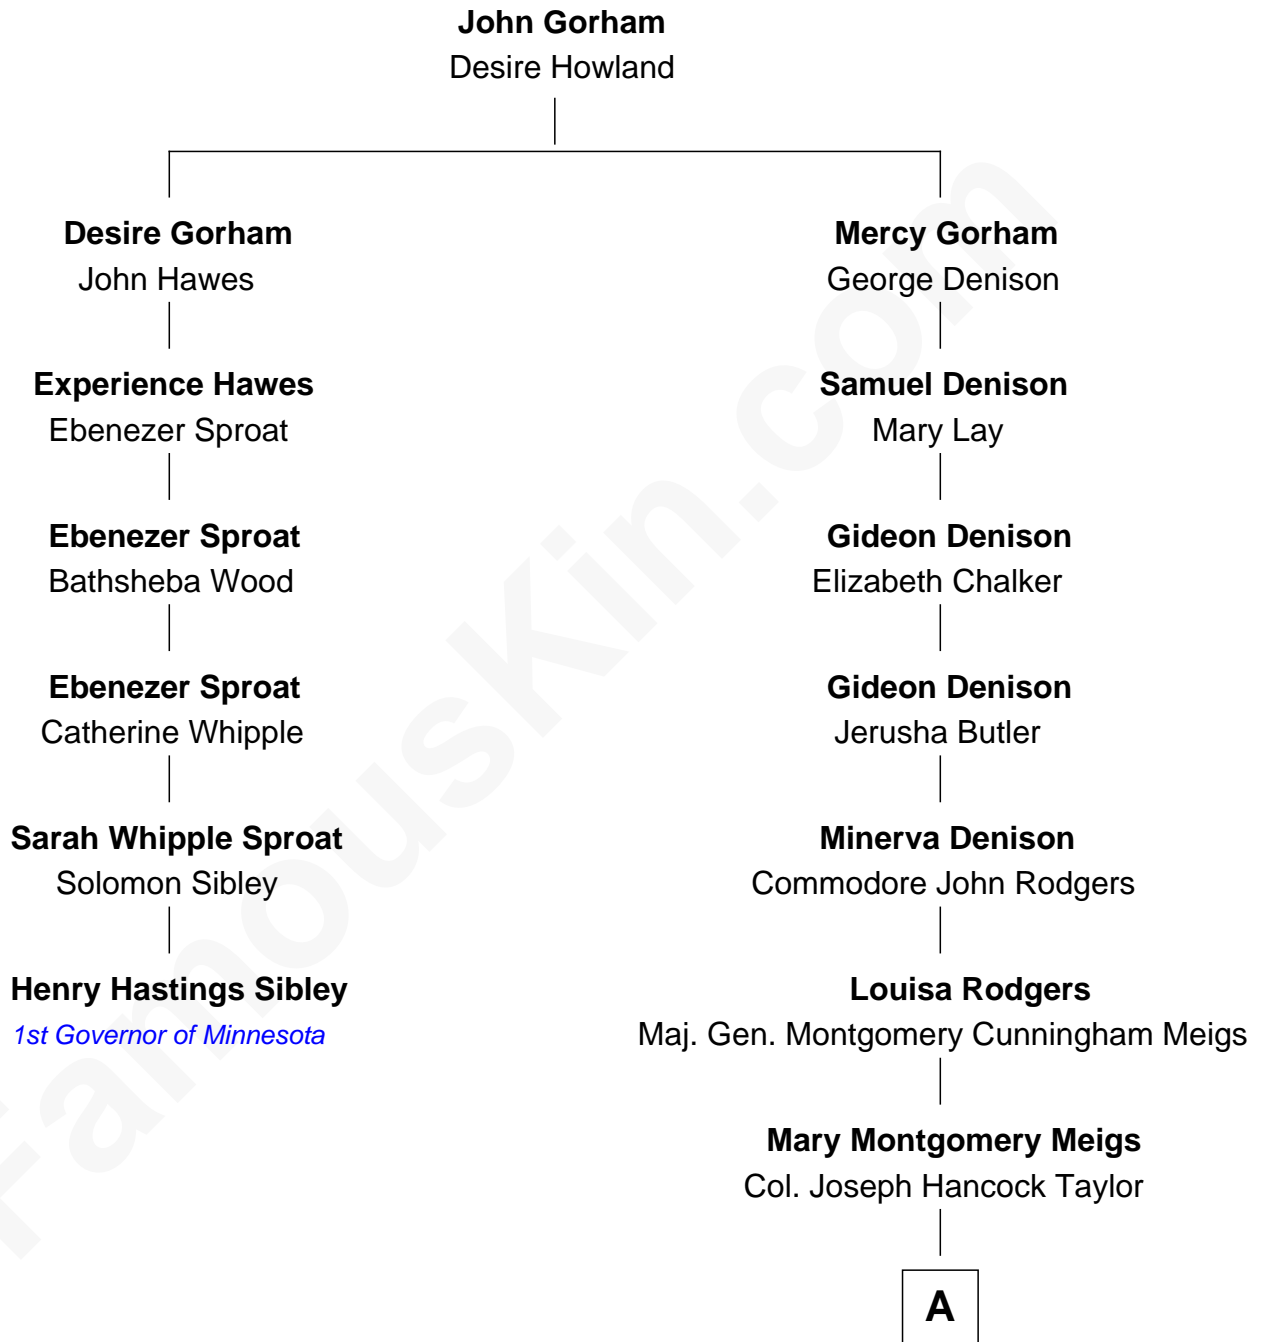

FamousKin.com

Relationship Chart of

Henry Hastings Sibley

1st Governor of Minnesota

5th cousin 5 times removed of

Parker Stevenson
TV and Movie Actor

A

—
Evelyn Taylor

Eli Kirk Price

—
Philip Price

Sarah Meade Harrison

—
Sarah Meade Price

Richard Stevenson Parker

—
Parker Stevenson

TV and Movie Actor

FamousKin.com