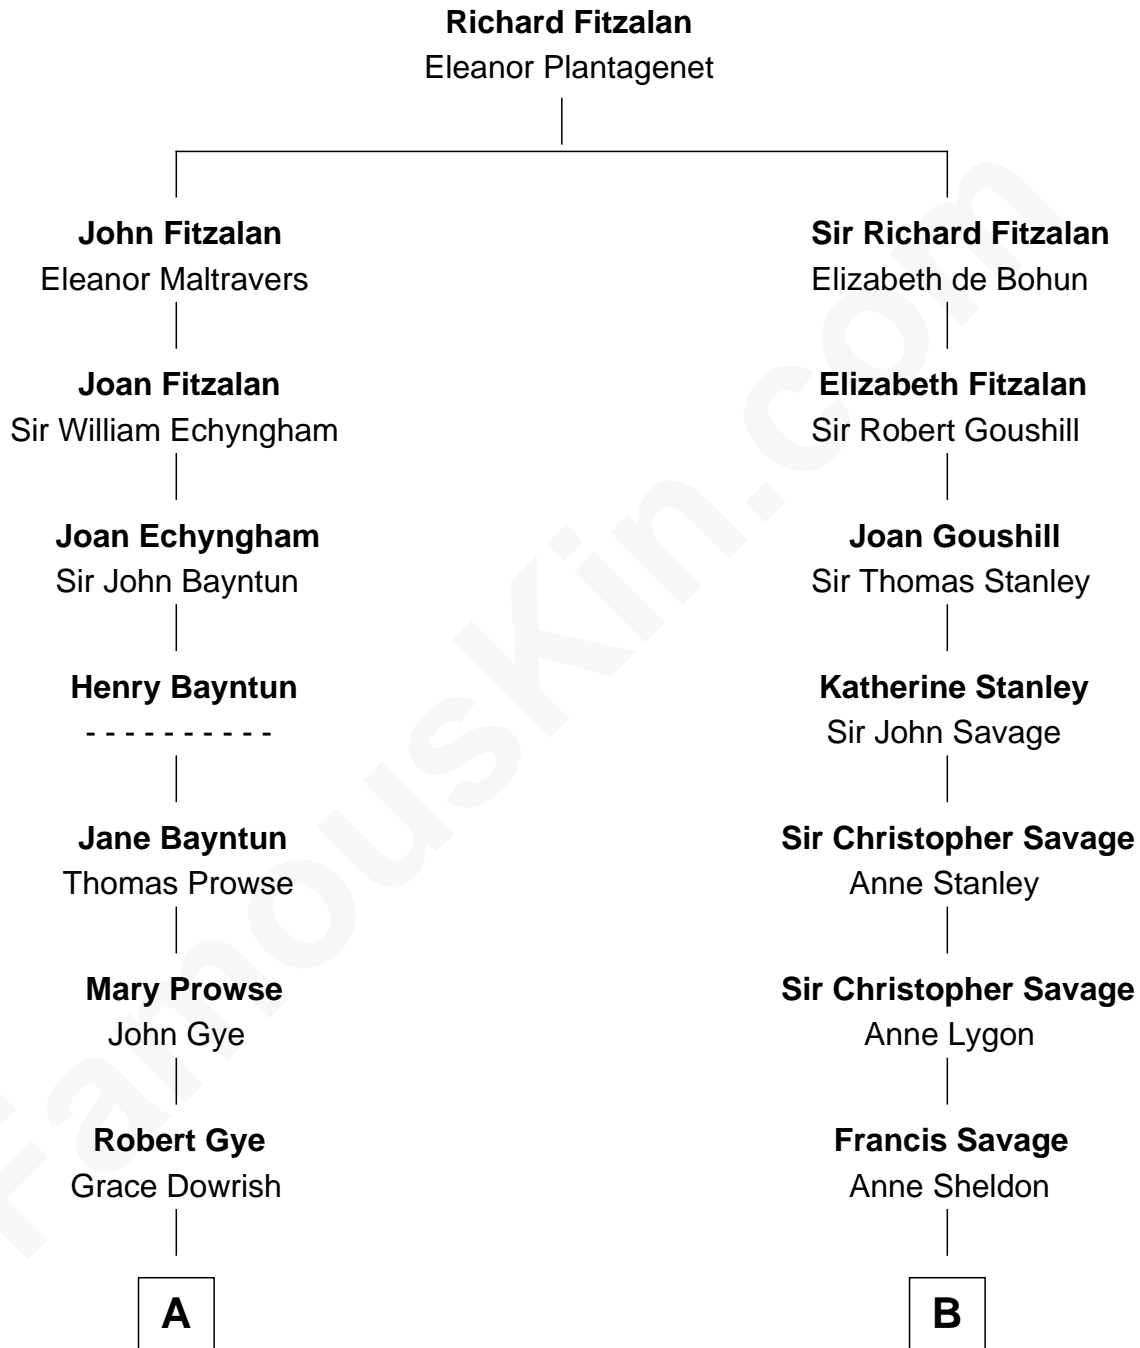

## Relationship Chart of

### Henry Hastings Sibley

*1st Governor of Minnesota*

15th cousin 5 times removed of

**Parker Stevenson**  
*TV and Movie Actor*

**C**

**Evelyn Taylor**

Eli Kirk Price

**Philip Price**