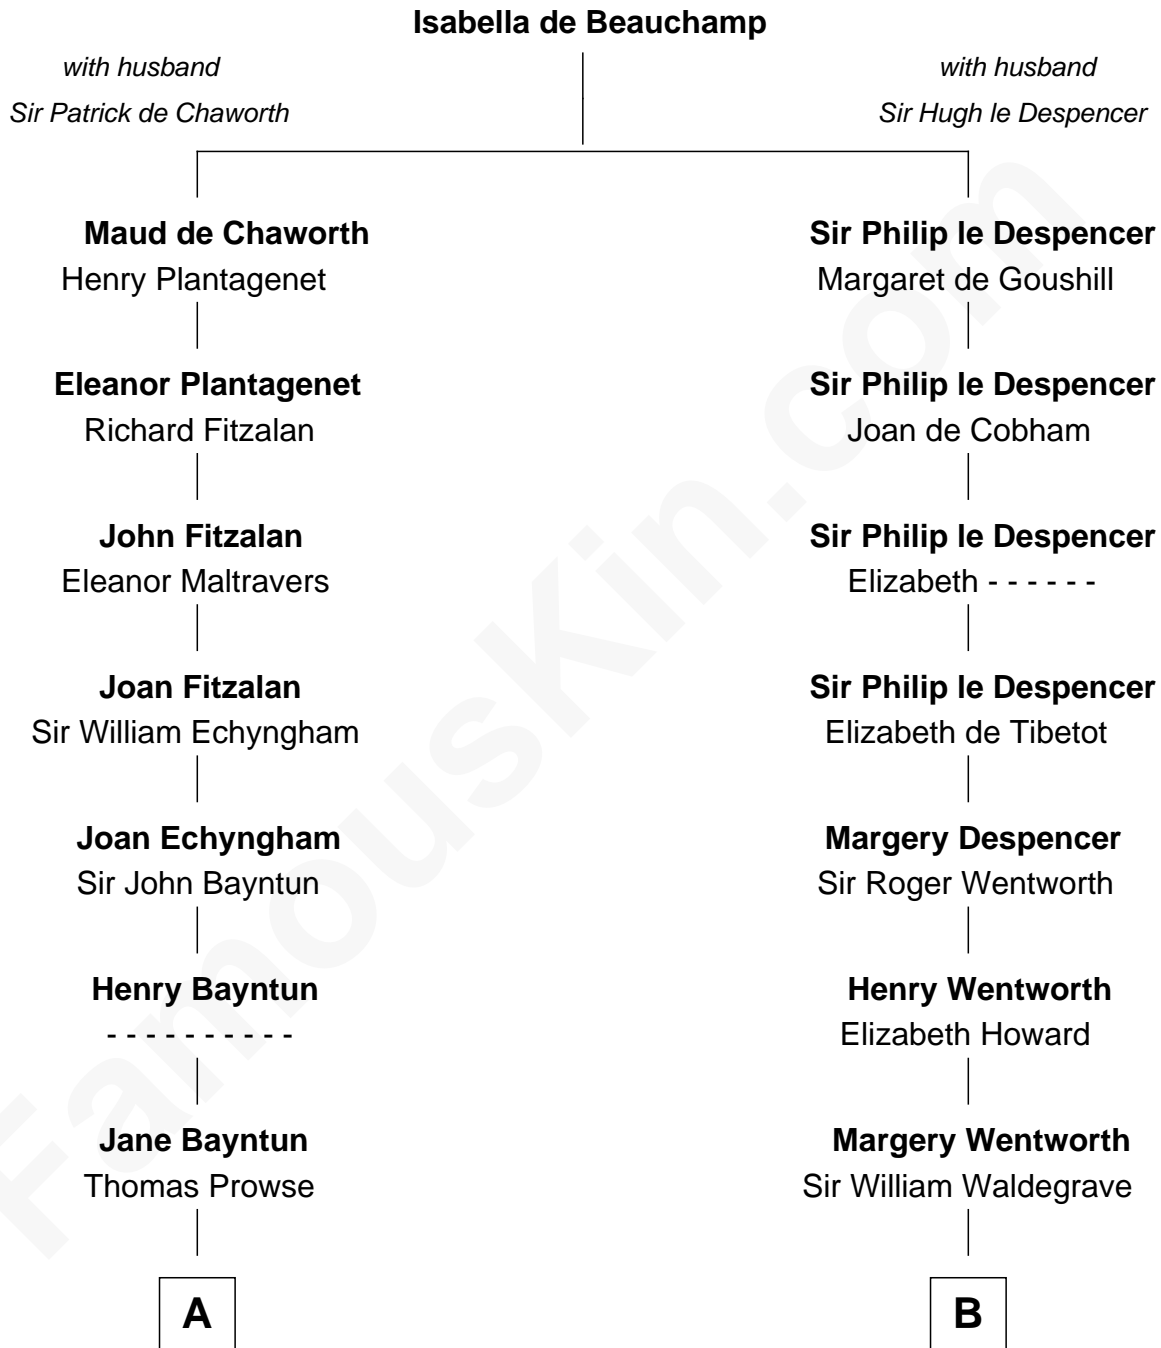

**FamousKin.com**  
**Relationship Chart of**  
**Henry Hastings Sibley**  
*1st Governor of Minnesota*

17th cousin 4 times removed of

**Bob Moore**  
*Co-Founder, Bob's Red Mill*

**C**

**Morris Fox**

Sarah A. Smith

**Violette Fox**

Daniel Francis Learnard

**Clinton Morris Learnard**

Gertrude Maud Yost

**Doris Dell Learnard**

Kenneth Earl Moore

**Bob Moore**

*Co-Founder, Bob's Red Mill*