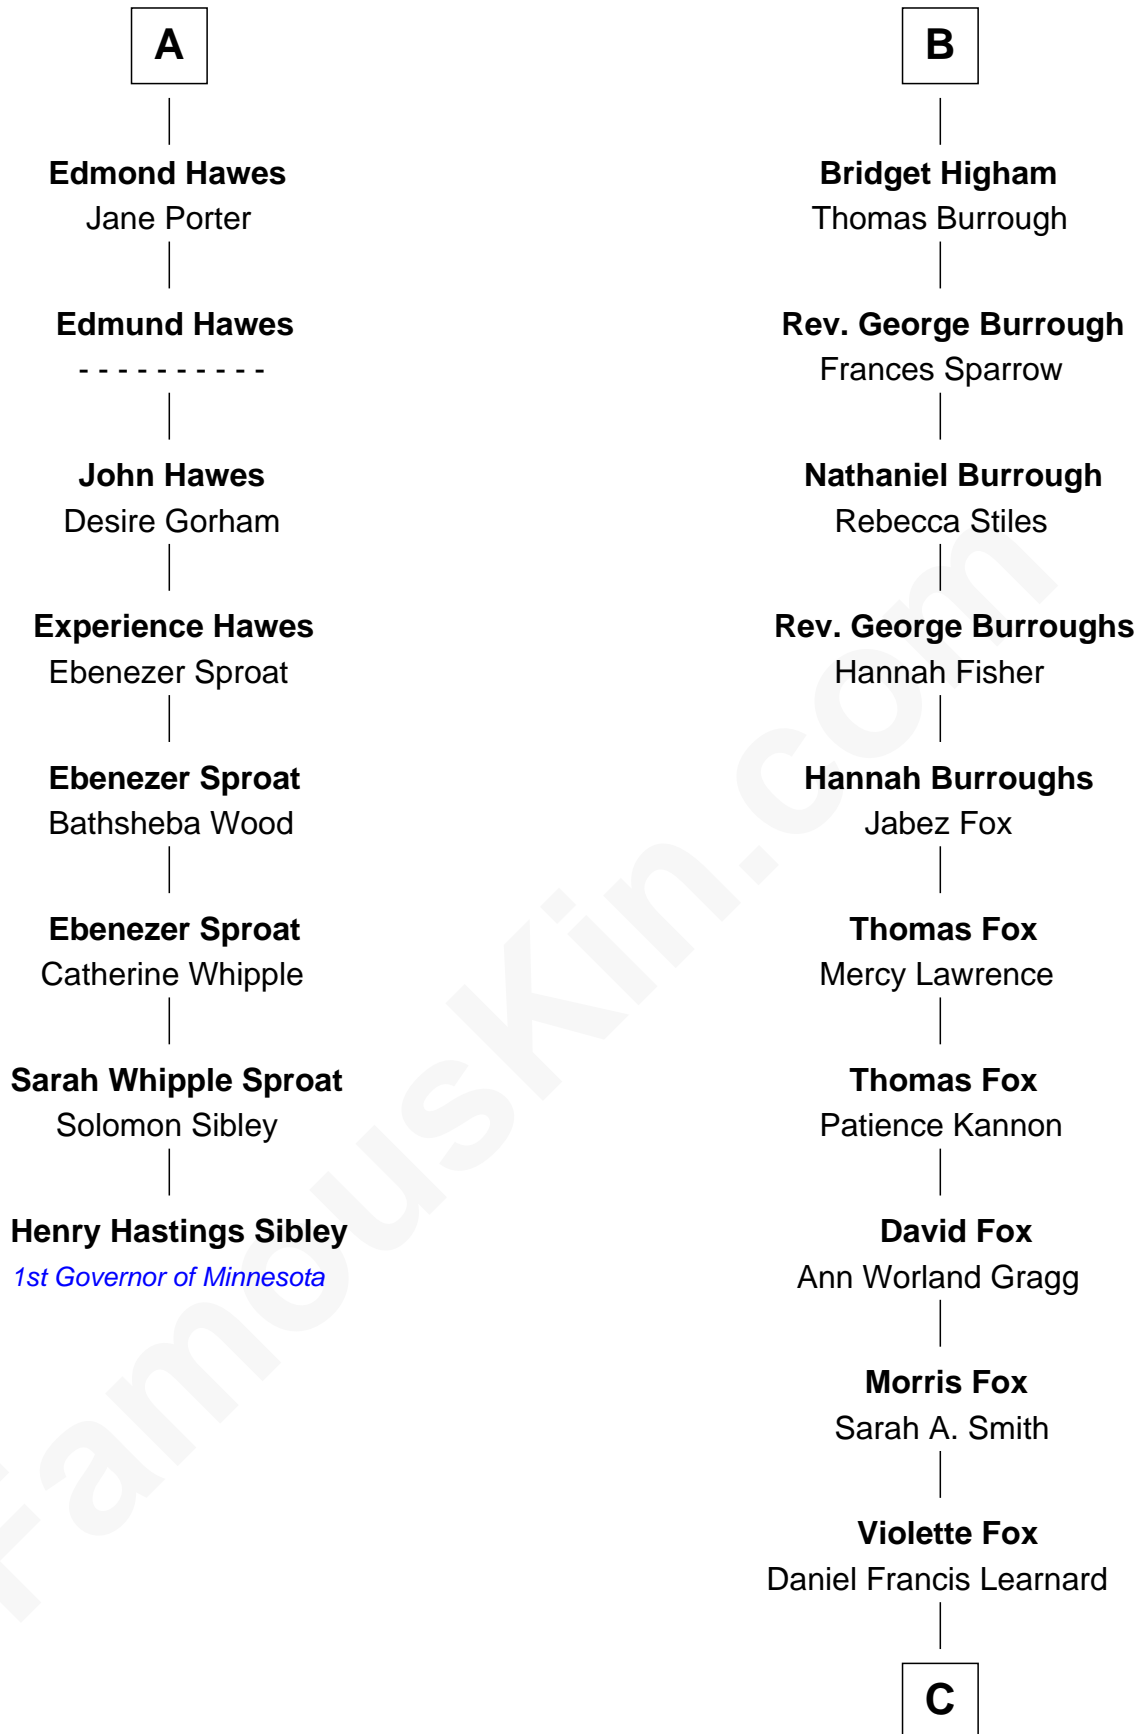

**FamousKin.com**  
**Relationship Chart of**  
**Henry Hastings Sibley**  
*1st Governor of Minnesota*

**14th cousin 5 times removed of**

**Bob Moore**  
*Co-Founder, Bob's Red Mill*

**Sir John Howard**  
 Alice de Bois

**C**

**Clinton Morris Learnard**

Gertrude Maud Yost

**Doris Dell Learnard**

Kenneth Earl Moore

**Bob Moore**

*Co-Founder, Bob's Red Mill*

FamousKin.com