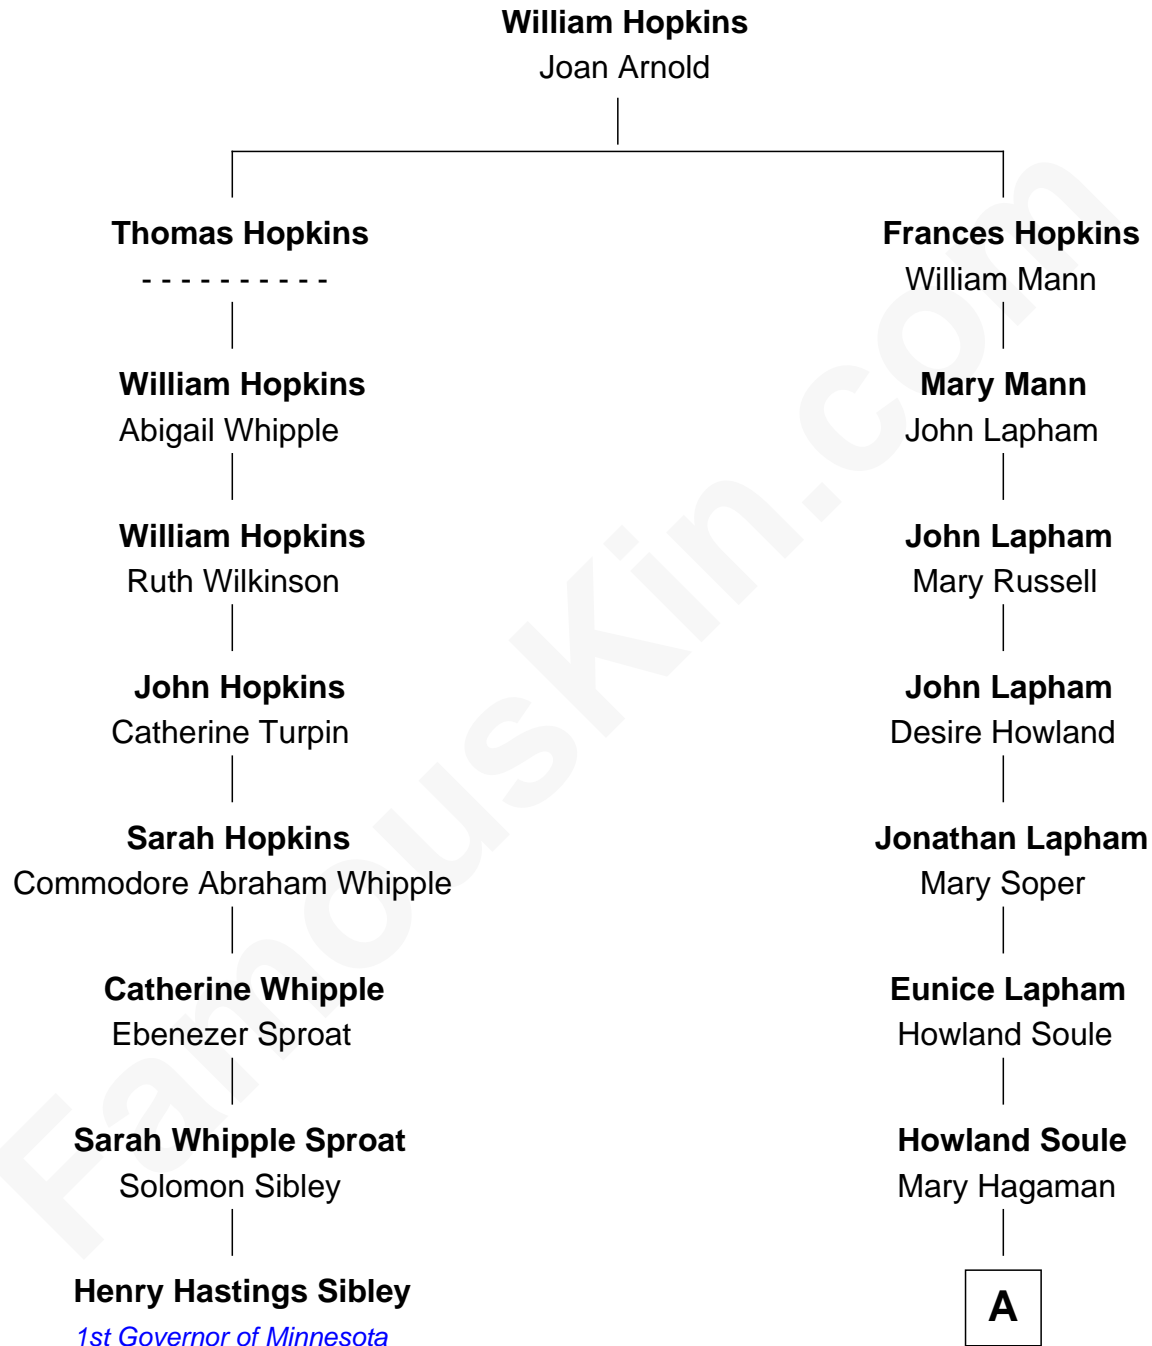

FamousKin.com
Relationship Chart of
Henry Hastings Sibley
1st Governor of Minnesota

7th cousin 6 times removed of
Taylor Lautner
TV and Movie Actor

A

Howland Soule
Susan Ann Lounsbury

Edgar A. Soules
Lillian M. Barber

Cleon B. Soules
Emily Jane Himebaugh

Helen Elizabeth Soules
Andrew J. Bos

David Andrew Bos
Patricia Anne Nichols

Deborah C. Bos
Daniel Joseph Lautner

Taylor Lautner
TV and Movie Actor