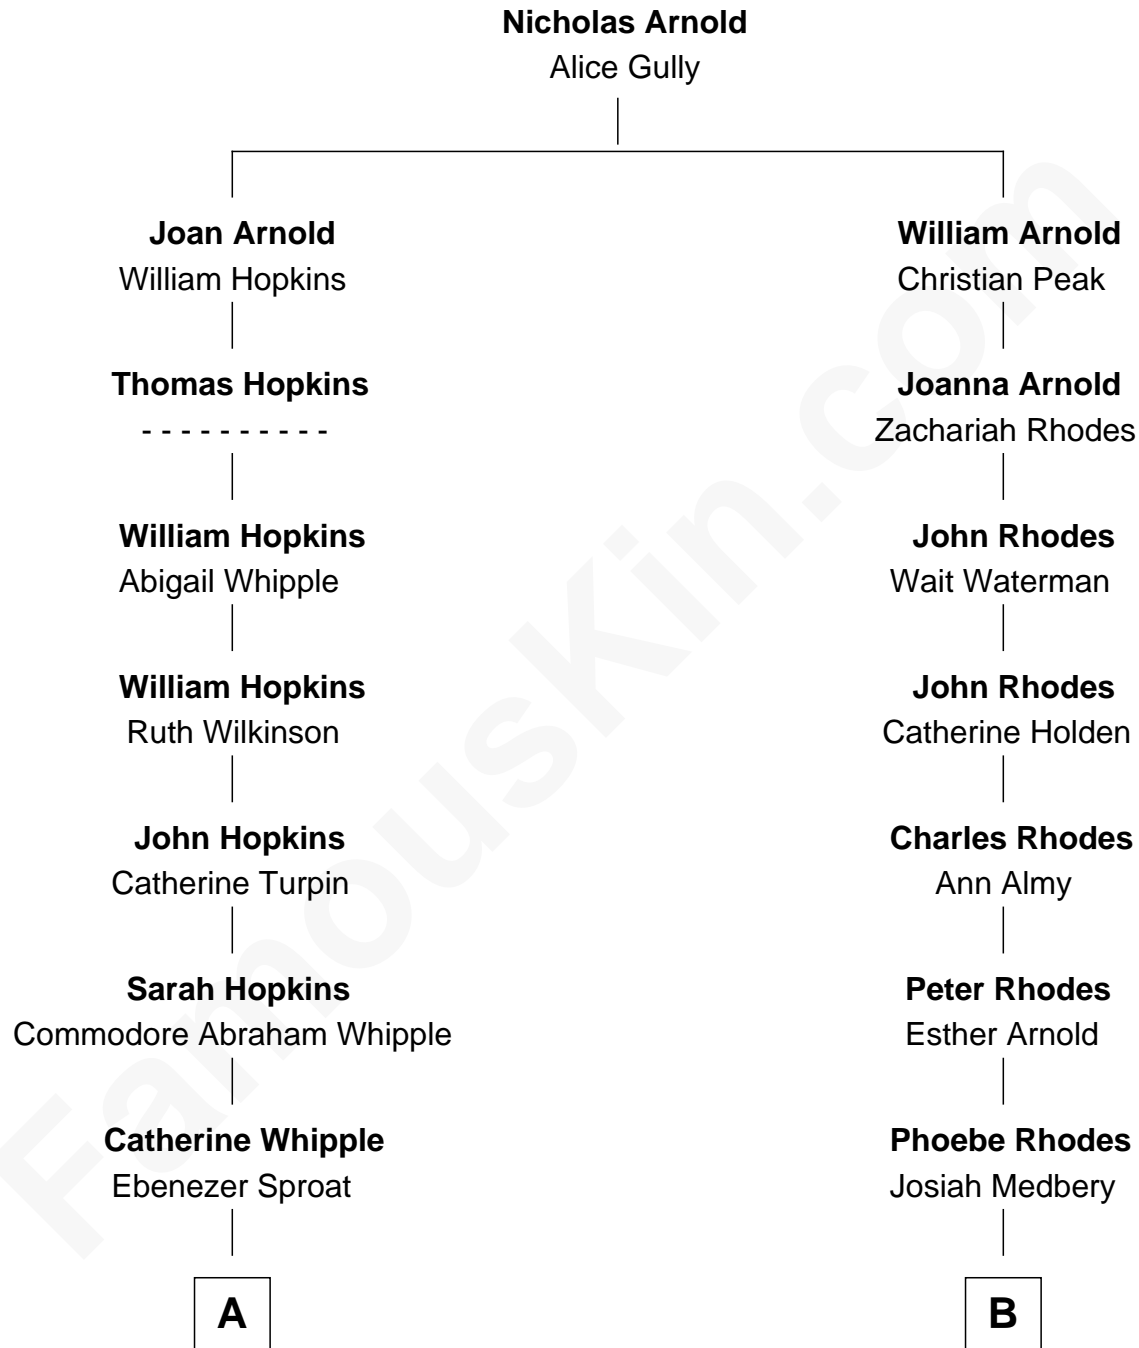

**FamousKin.com**  
**Relationship Chart of**  
**Henry Hastings Sibley**  
*1st Governor of Minnesota*

**8th cousin 1 time removed of**  
**Benton MacKaye**  
*Co-Founder, Appalachian Trail*

**A**

**Sarah Whipple Sproat**  
Solomon Sibley

**Henry Hastings Sibley**  
*1st Governor of Minnesota*

**B**

**Rev. Nicholas Medbery**  
Rebecca Belknap Stetson

**Mary Ellen Keith Medbery**  
James Morrison Steele MacKaye

**Benton MacKaye**  
*Co-Founder, Appalachian Trail*