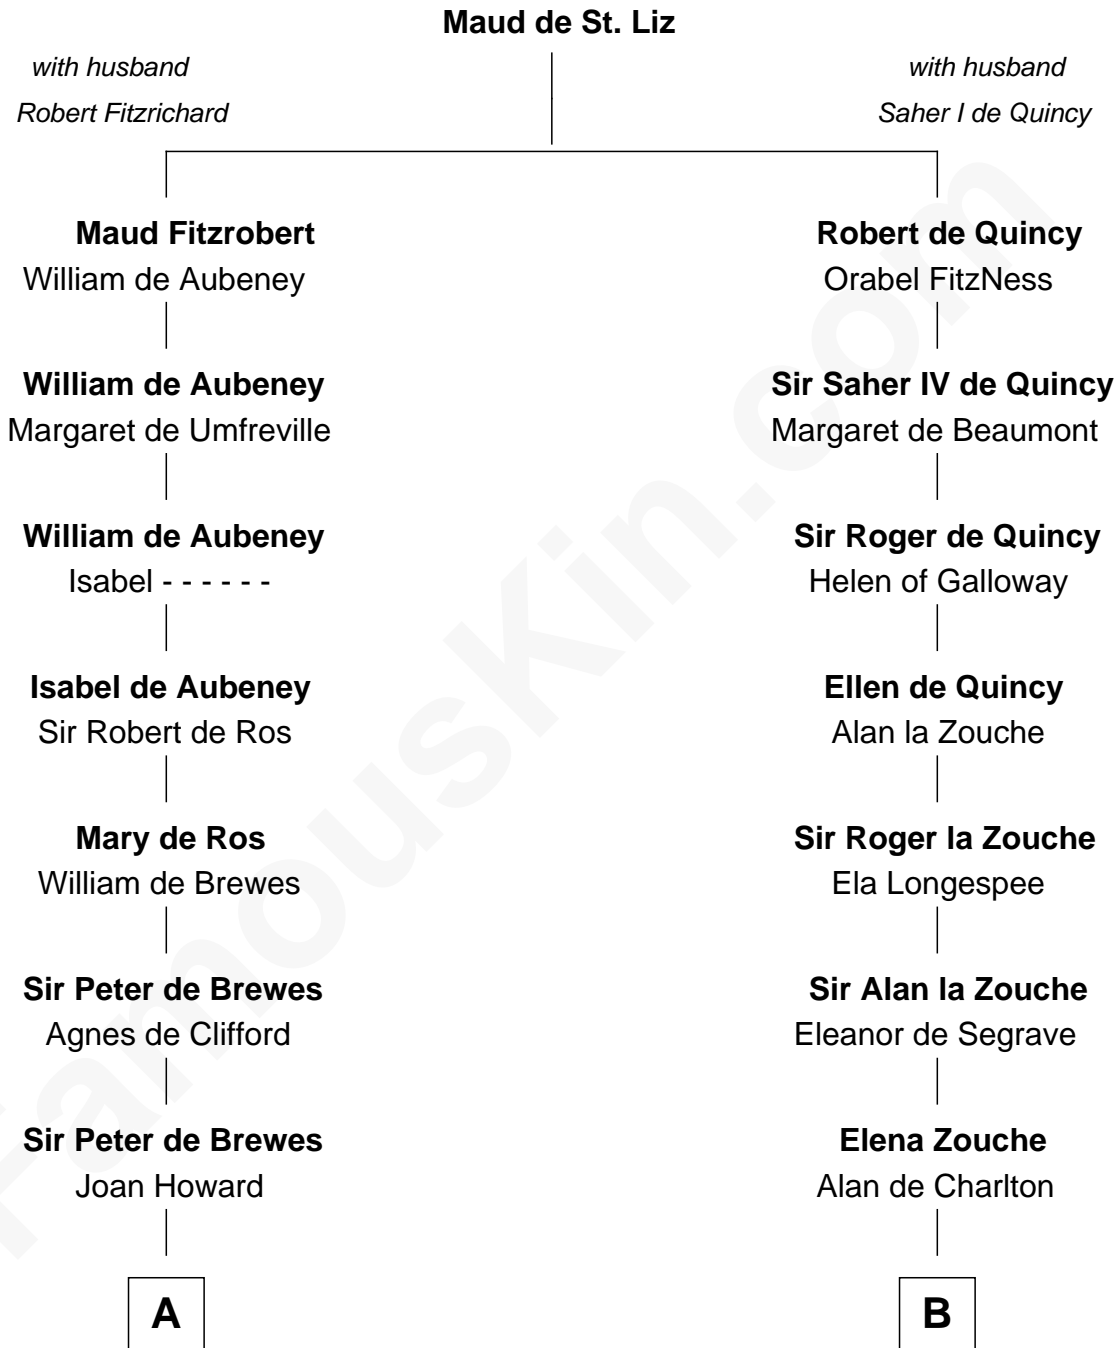

## Relationship Chart of

### Henry Hastings Sibley

1st Governor of Minnesota

17th cousin 3 times removed of

**Rev. John Whittingham**  
(c1616 - 1639) Great Migration Immigrant 1637

**C**

**Ebenezer Sproat**  
Bathsheba Wood

**Ebenezer Sproat**  
Catherine Whipple