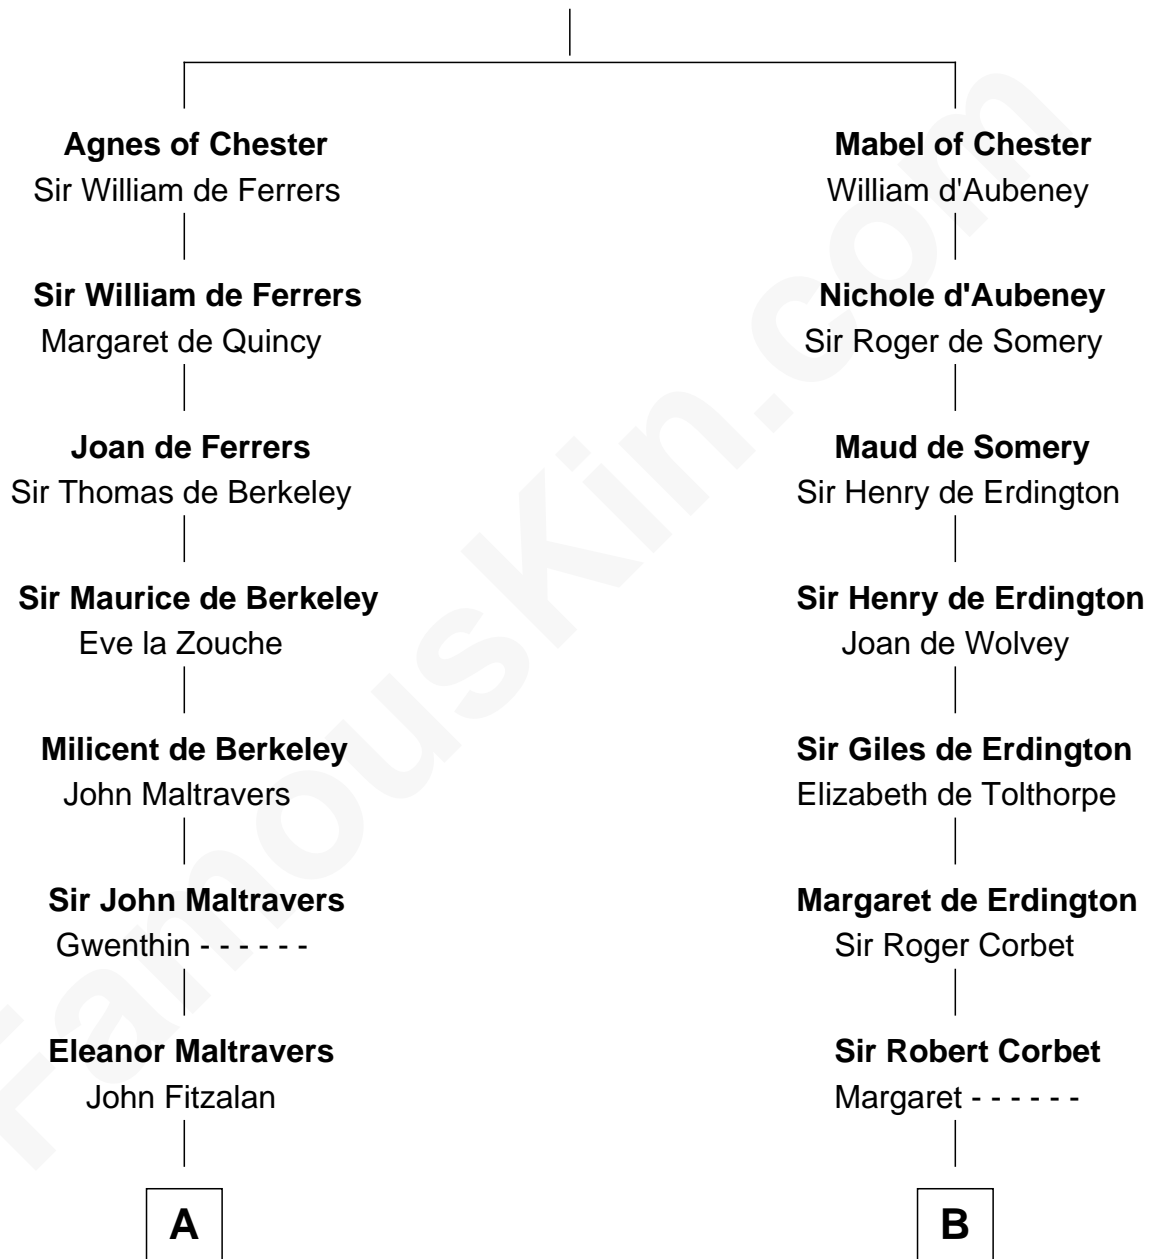

## Relationship Chart of

### Henry Hastings Sibley

1st Governor of Minnesota

13th cousin 8 times removed of

**Rev. John Whittingham**

(c1616 - 1639) Great Migration Immigrant 1637

**Bertrade de Montfort**

Hugh de Kevelioc

**C**

—  
**Ebenezer Burnap**

Hannah Lillie

—  
**Hannah Burnap**

Jonathan Sibley

—  
**Reuben Sibley**

Ruth Sibley

—  
**Solomon Sibley**

Sarah Whipple Sproat

—  
**Henry Hastings Sibley**

*1st Governor of Minnesota*

FamousKin.com