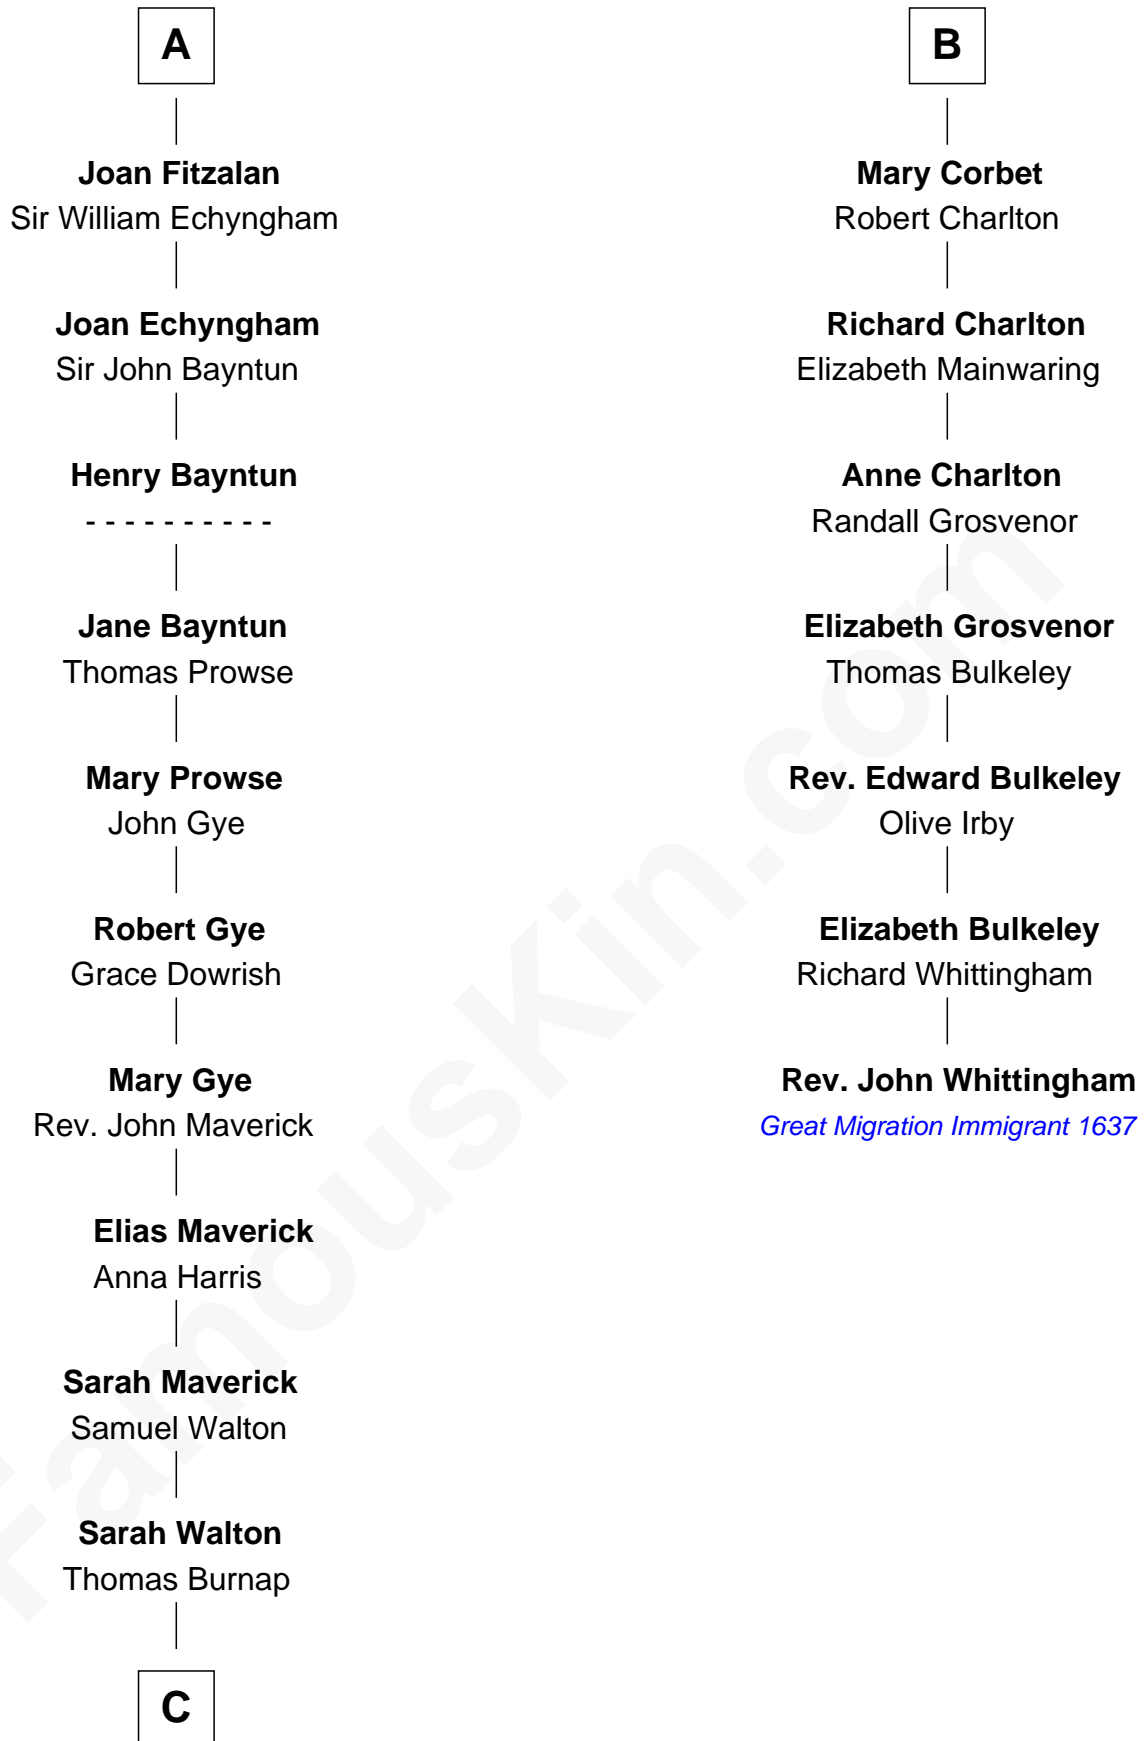

## Relationship Chart of

### Henry Hastings Sibley

1st Governor of Minnesota

13th cousin 8 times removed of

**Rev. John Whittingham**

(c1616 - 1639) Great Migration Immigrant 1637

**Bertrade de Montfort**

Hugh de Kevelioc

**C**

—  
**Ebenezer Burnap**

Hannah Lillie

—  
**Hannah Burnap**

Jonathan Sibley

—  
**Reuben Sibley**

Ruth Sibley

—  
**Solomon Sibley**

Sarah Whipple Sproat

—  
**Henry Hastings Sibley**

*1st Governor of Minnesota*

FamousKin.com