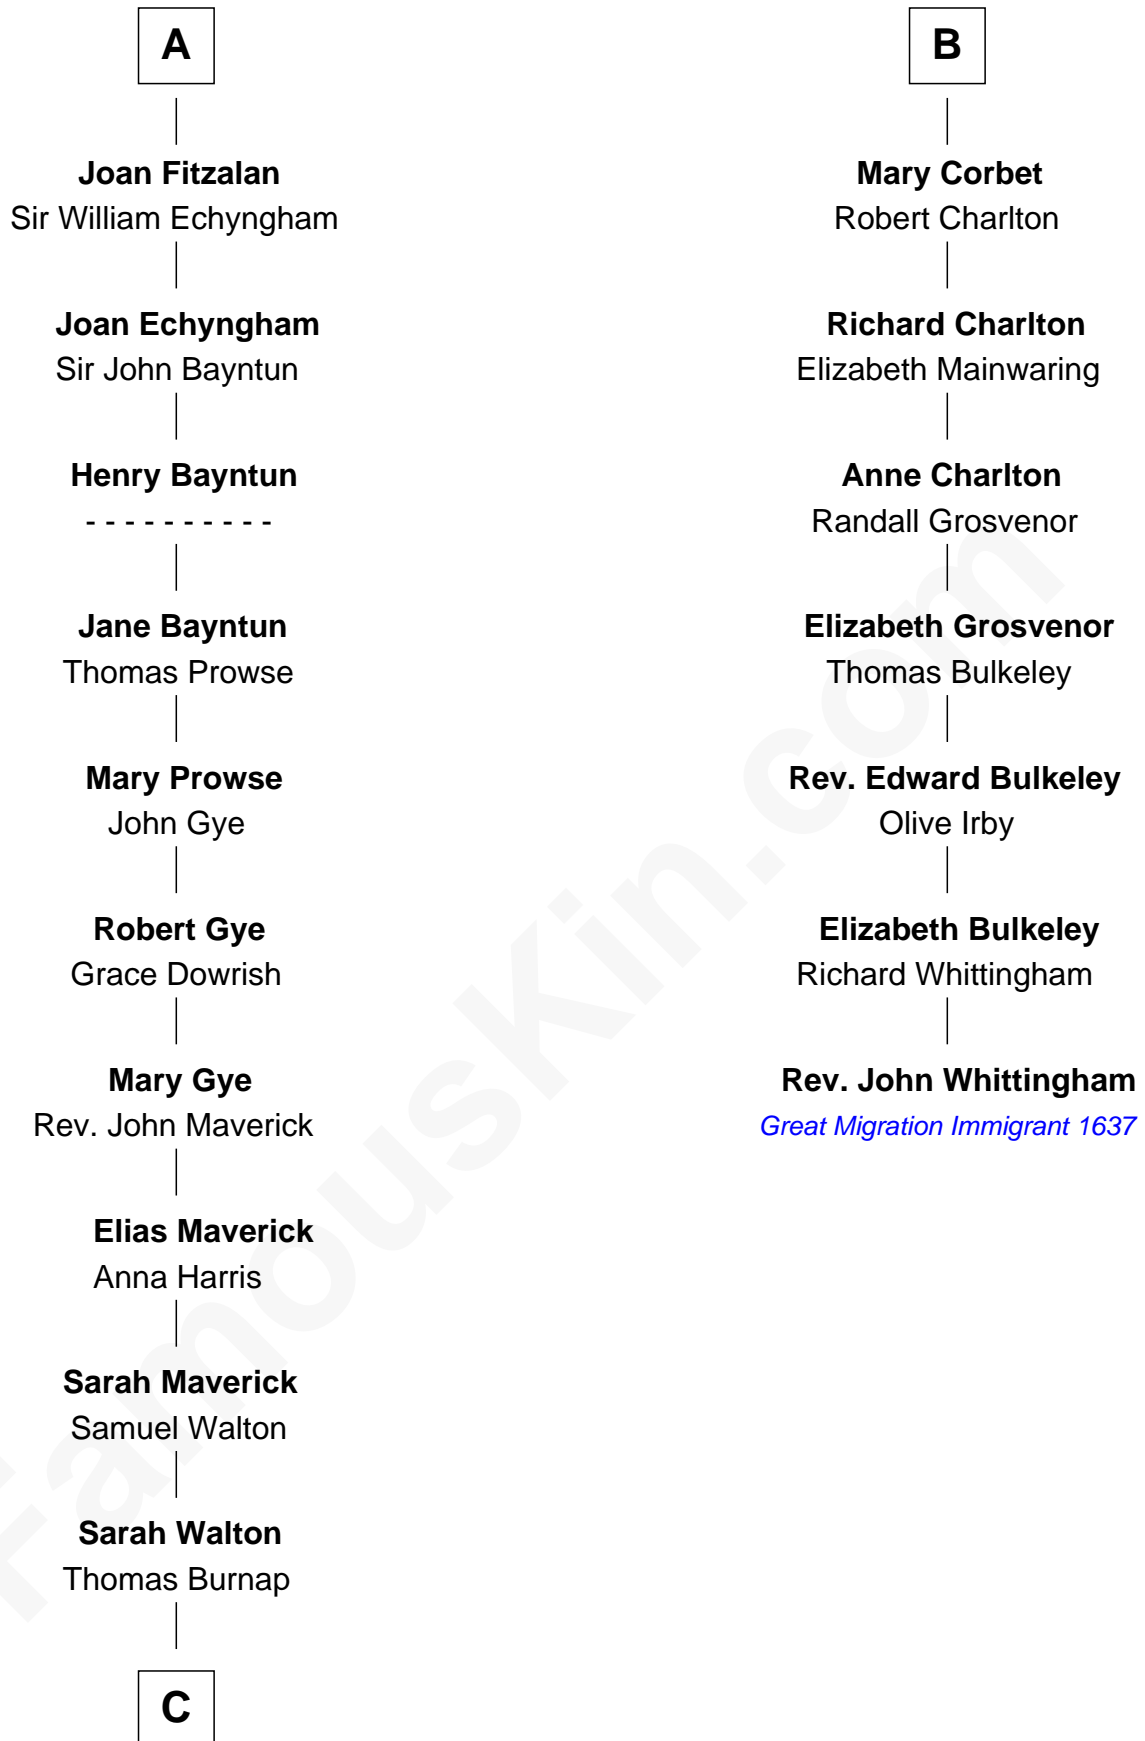

**FamousKin.com**  
**Relationship Chart of**  
**Henry Hastings Sibley**  
*1st Governor of Minnesota*

**13th cousin 8 times removed of**

**Rev. John Whittingham**  
*(c1616 - 1639) Great Migration Immigrant 1637*

**C**

—  
**Ebenezer Burnap**

Hannah Lillie

—  
**Hannah Burnap**

Jonathan Sibley

—  
**Reuben Sibley**

Ruth Sibley

—  
**Solomon Sibley**

Sarah Whipple Sproat

—  
**Henry Hastings Sibley**

*1st Governor of Minnesota*

FamousKin.com