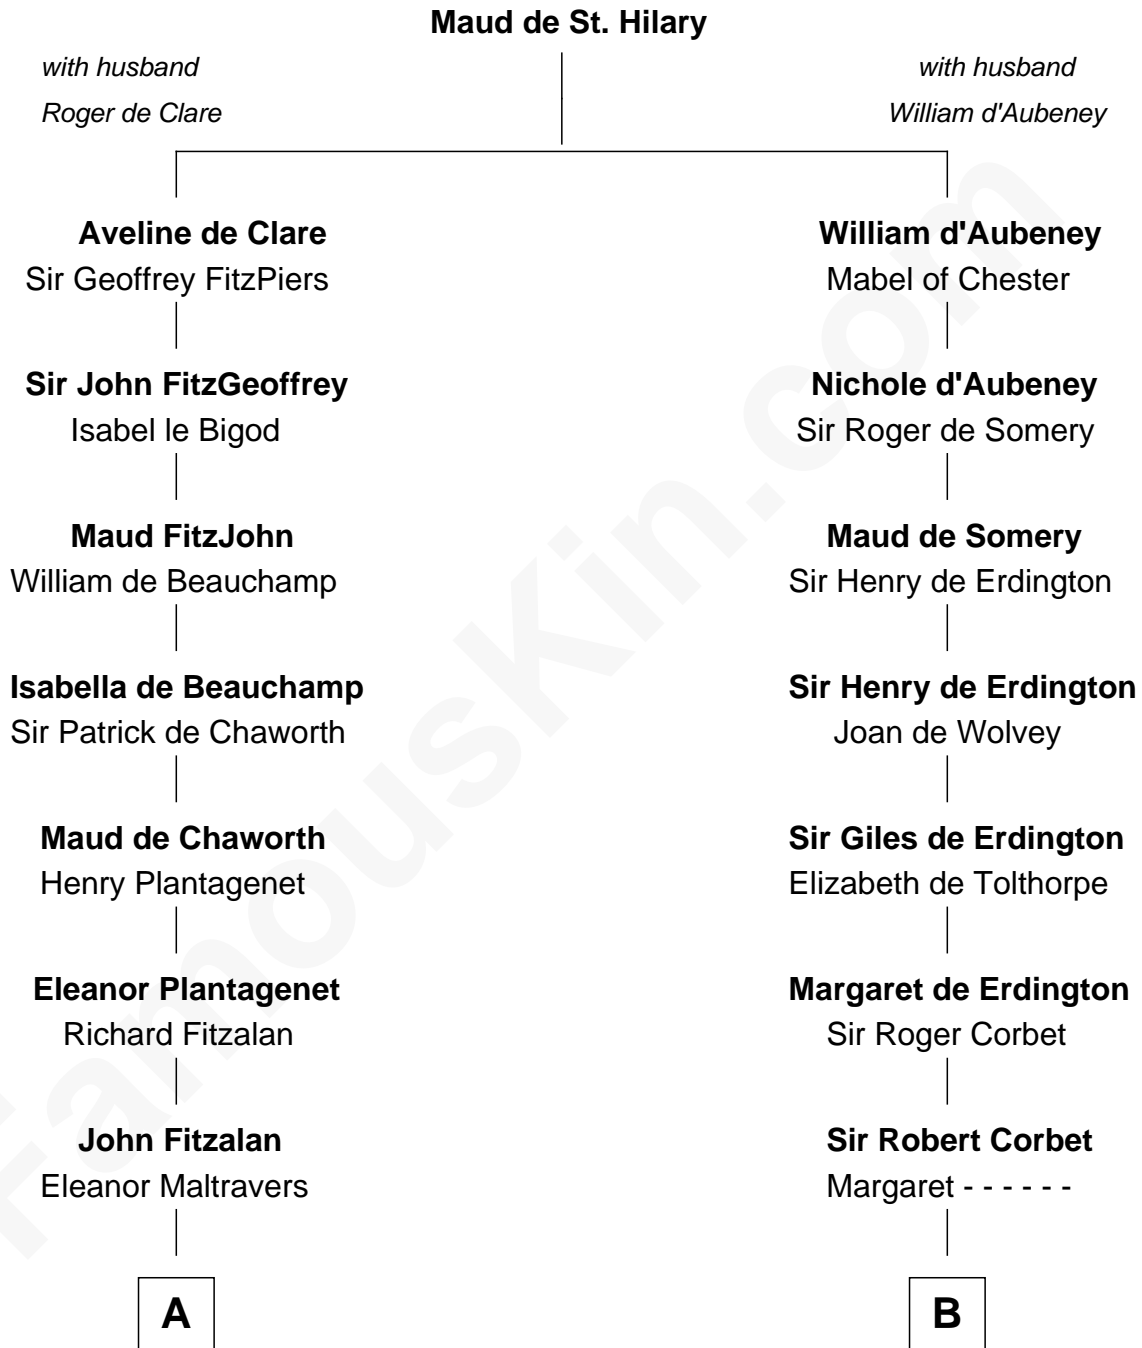

**FamousKin.com**  
**Relationship Chart of**  
**Henry Hastings Sibley**  
*1st Governor of Minnesota*

**13th cousin 8 times removed of**

**Rev. John Whittingham**  
*(c1616 - 1639) Great Migration Immigrant 1637*

**C**

—  
**Ebenezer Burnap**

Hannah Lillie

—  
**Hannah Burnap**

Jonathan Sibley

—  
**Reuben Sibley**

Ruth Sibley

—  
**Solomon Sibley**

Sarah Whipple Sproat

—  
**Henry Hastings Sibley**

*1st Governor of Minnesota*

FamousKin.com