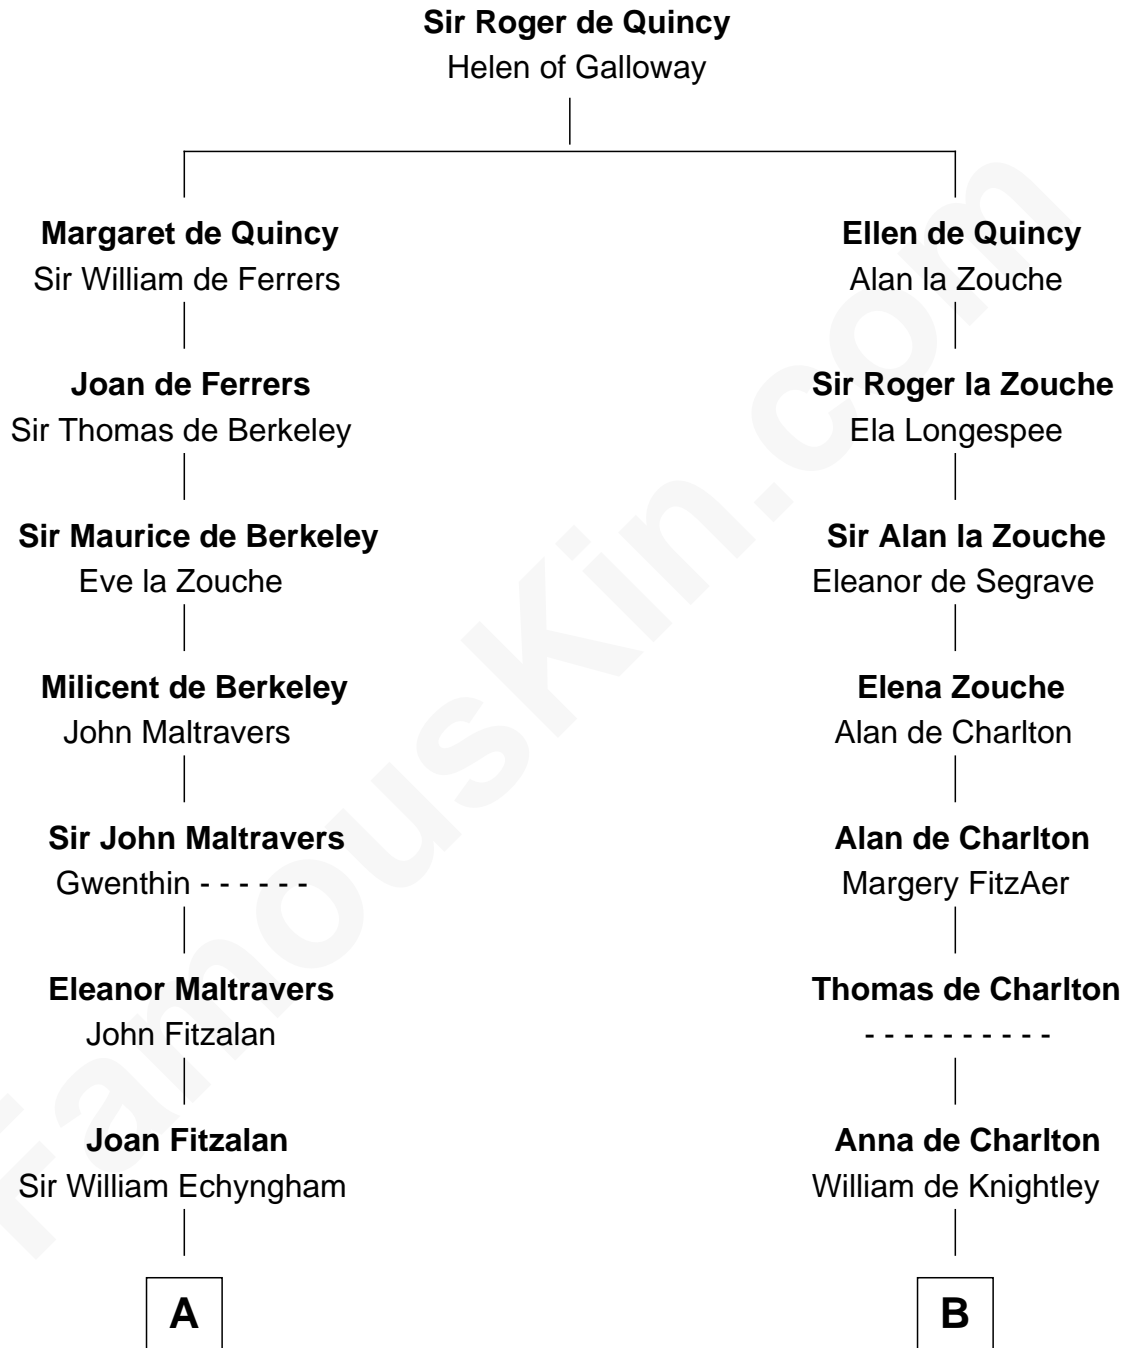

## Relationship Chart of

### Henry Hastings Sibley

1st Governor of Minnesota

14th cousin 6 times removed of

**Rev. John Whittingham**

(c1616 - 1639) Great Migration Immigrant 1637

**C**

—  
**Hannah Burnap**

Jonathan Sibley