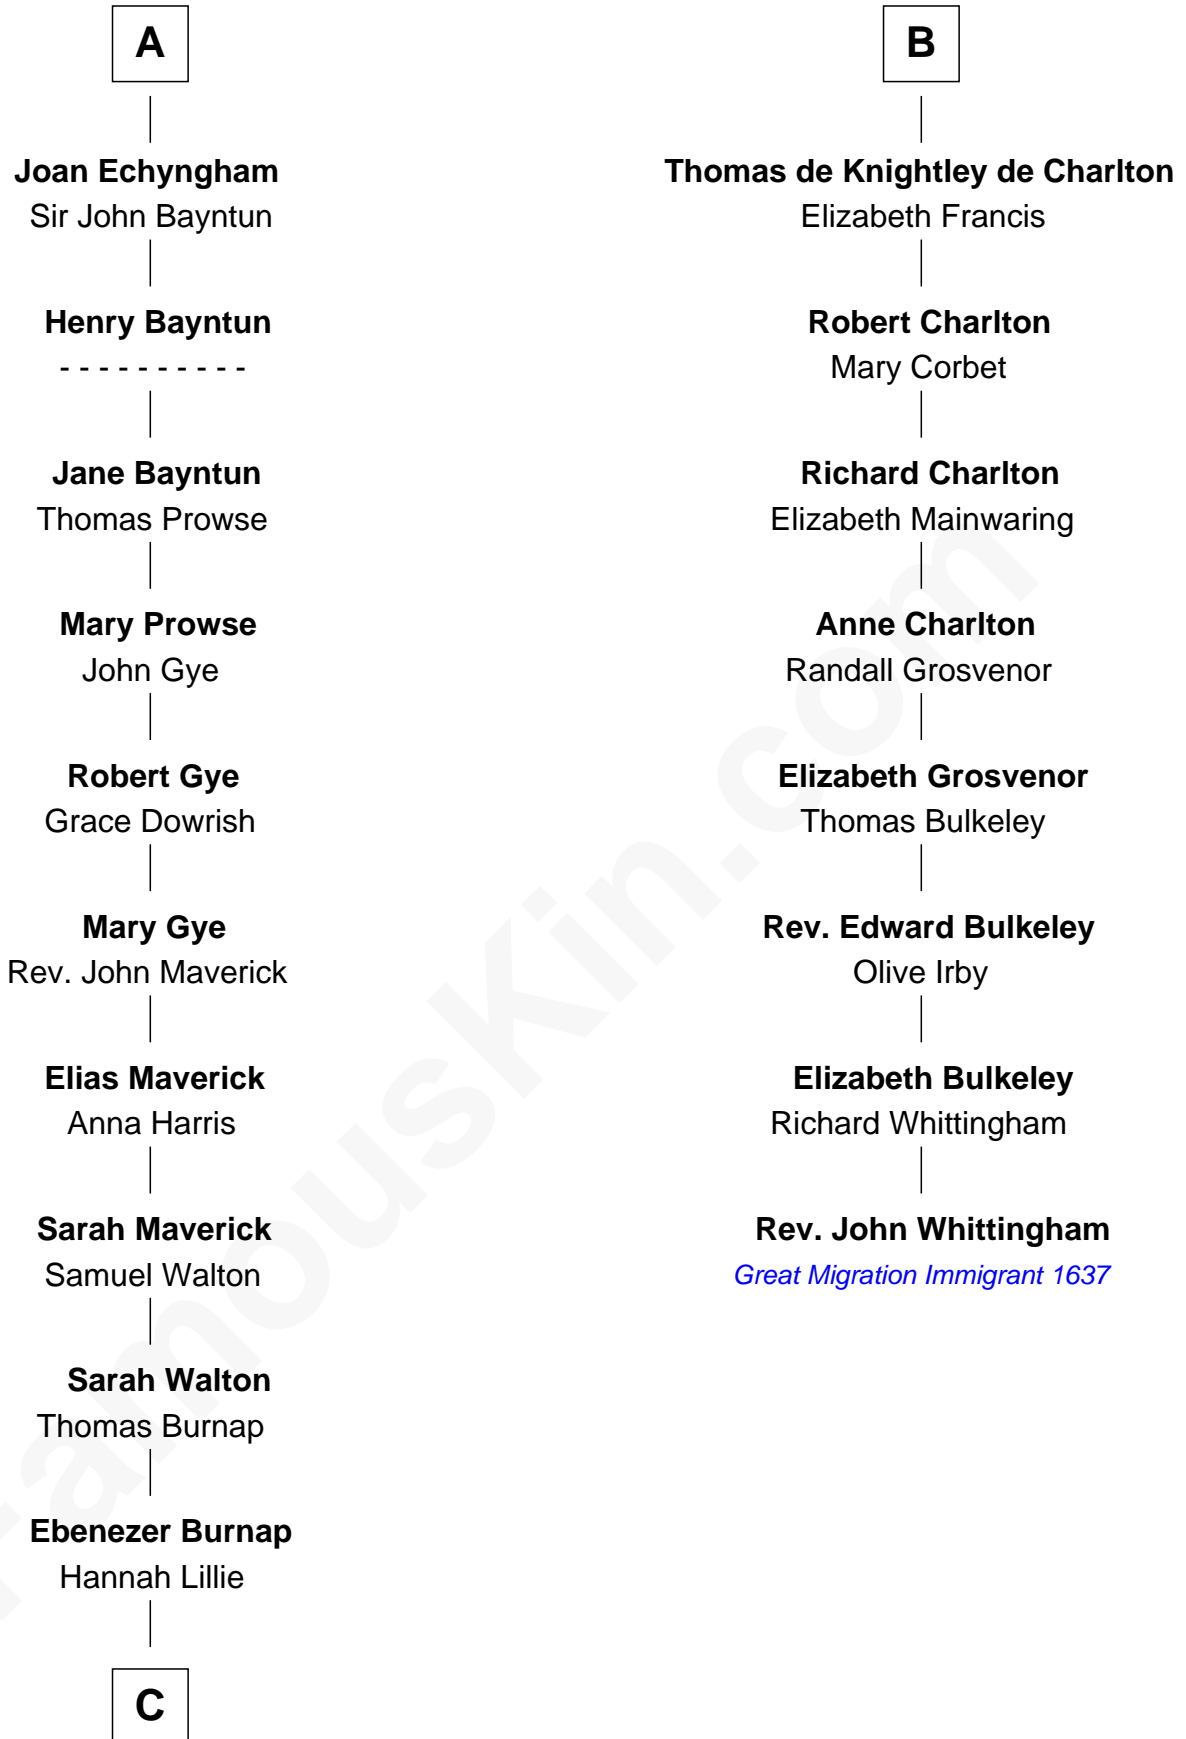

## Relationship Chart of

### Henry Hastings Sibley

1st Governor of Minnesota

14th cousin 6 times removed of

**Rev. John Whittingham**

(c1616 - 1639) Great Migration Immigrant 1637

**C**

—  
**Hannah Burnap**

Jonathan Sibley

—  
**Reuben Sibley**

Ruth Sibley

—  
**Solomon Sibley**

Sarah Whipple Sproat

—  
**Henry Hastings Sibley**

*1st Governor of Minnesota*

FamousKin.com