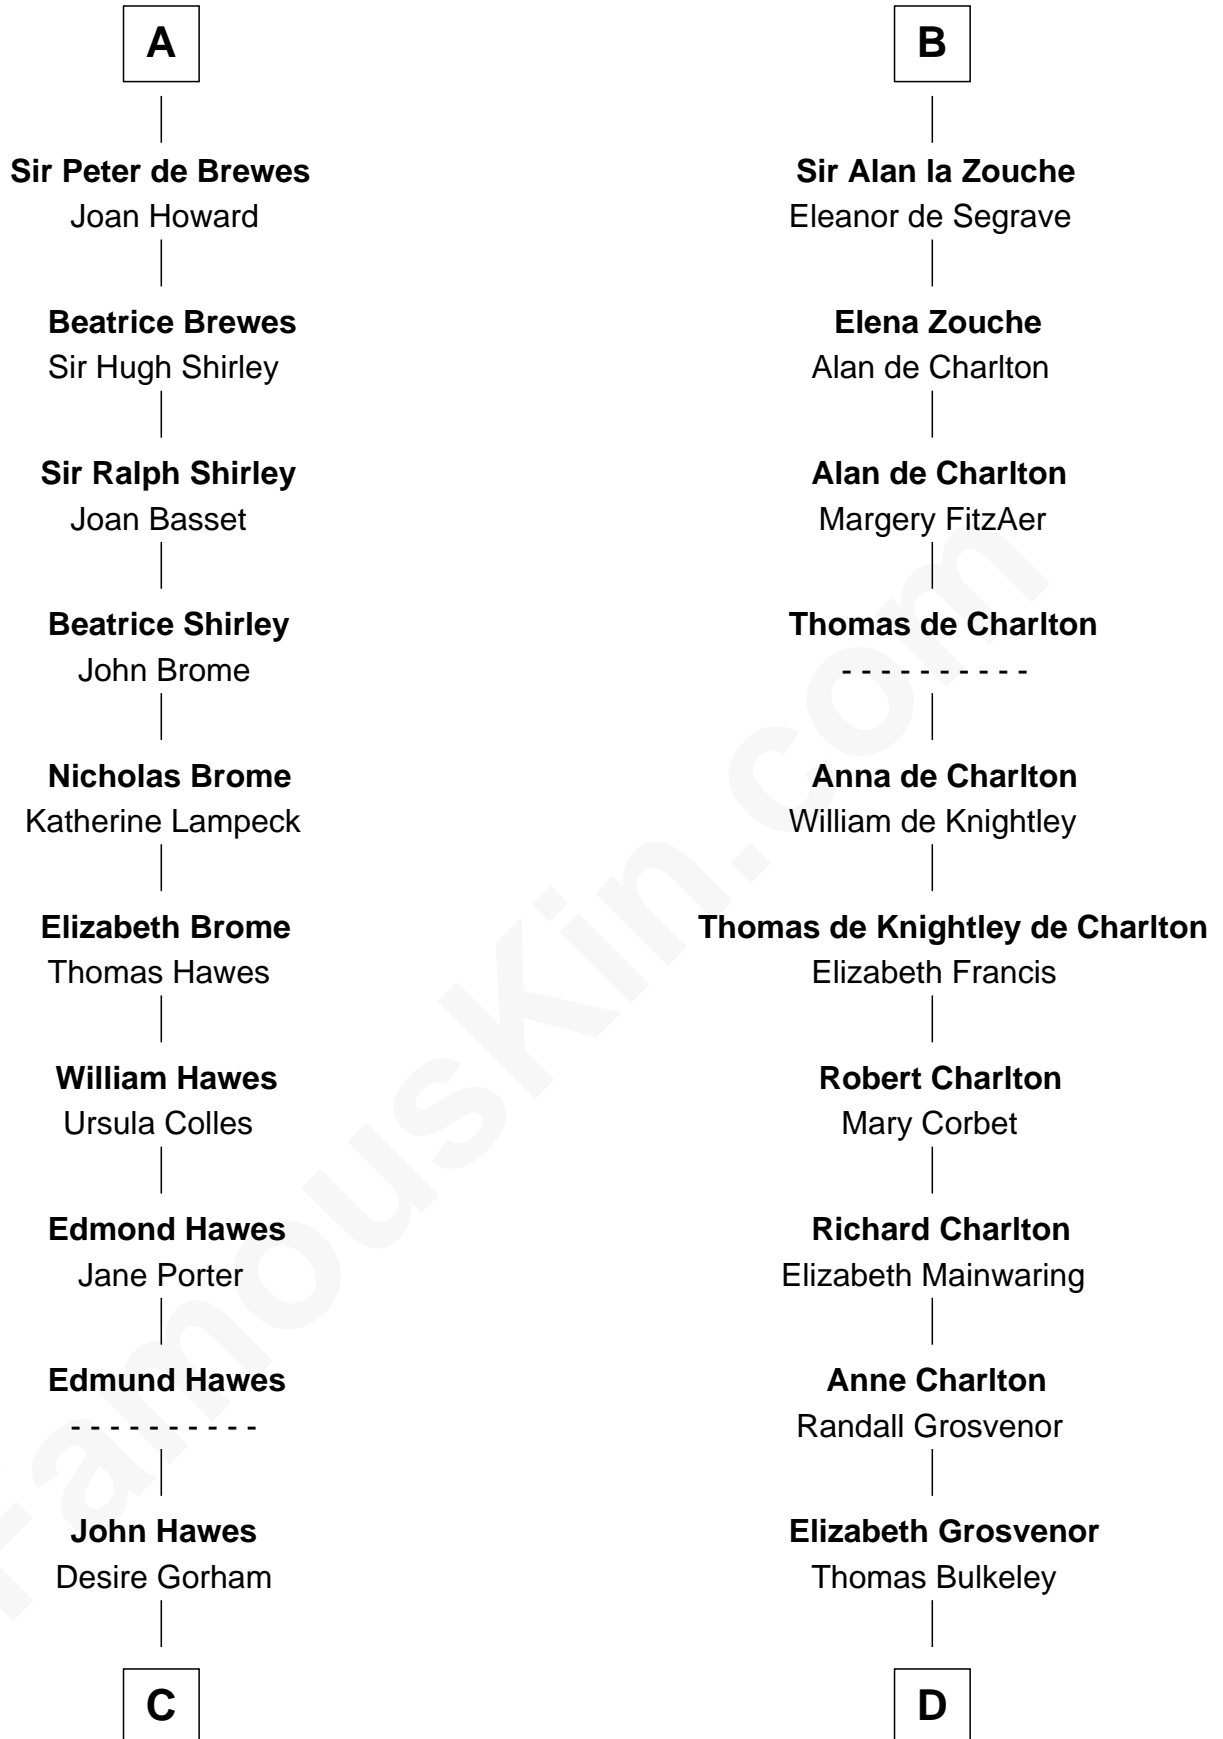

**FamousKin.com**  
**Relationship Chart of**  
**Henry Hastings Sibley**  
*1st Governor of Minnesota*

19th cousin 2 times removed of

**Rev. John Whittingham**  
*(c1616 - 1639) Great Migration Immigrant 1637*

**C**

**Experience Hawes**

Ebenezer Sproat

**Ebenezer Sproat**

Bathsheba Wood

**Ebenezer Sproat**

Catherine Whipple

**Sarah Whipple Sproat**

**Rev. John Whittingham**

*Great Migration Immigrant 1637*

FamousKin.com