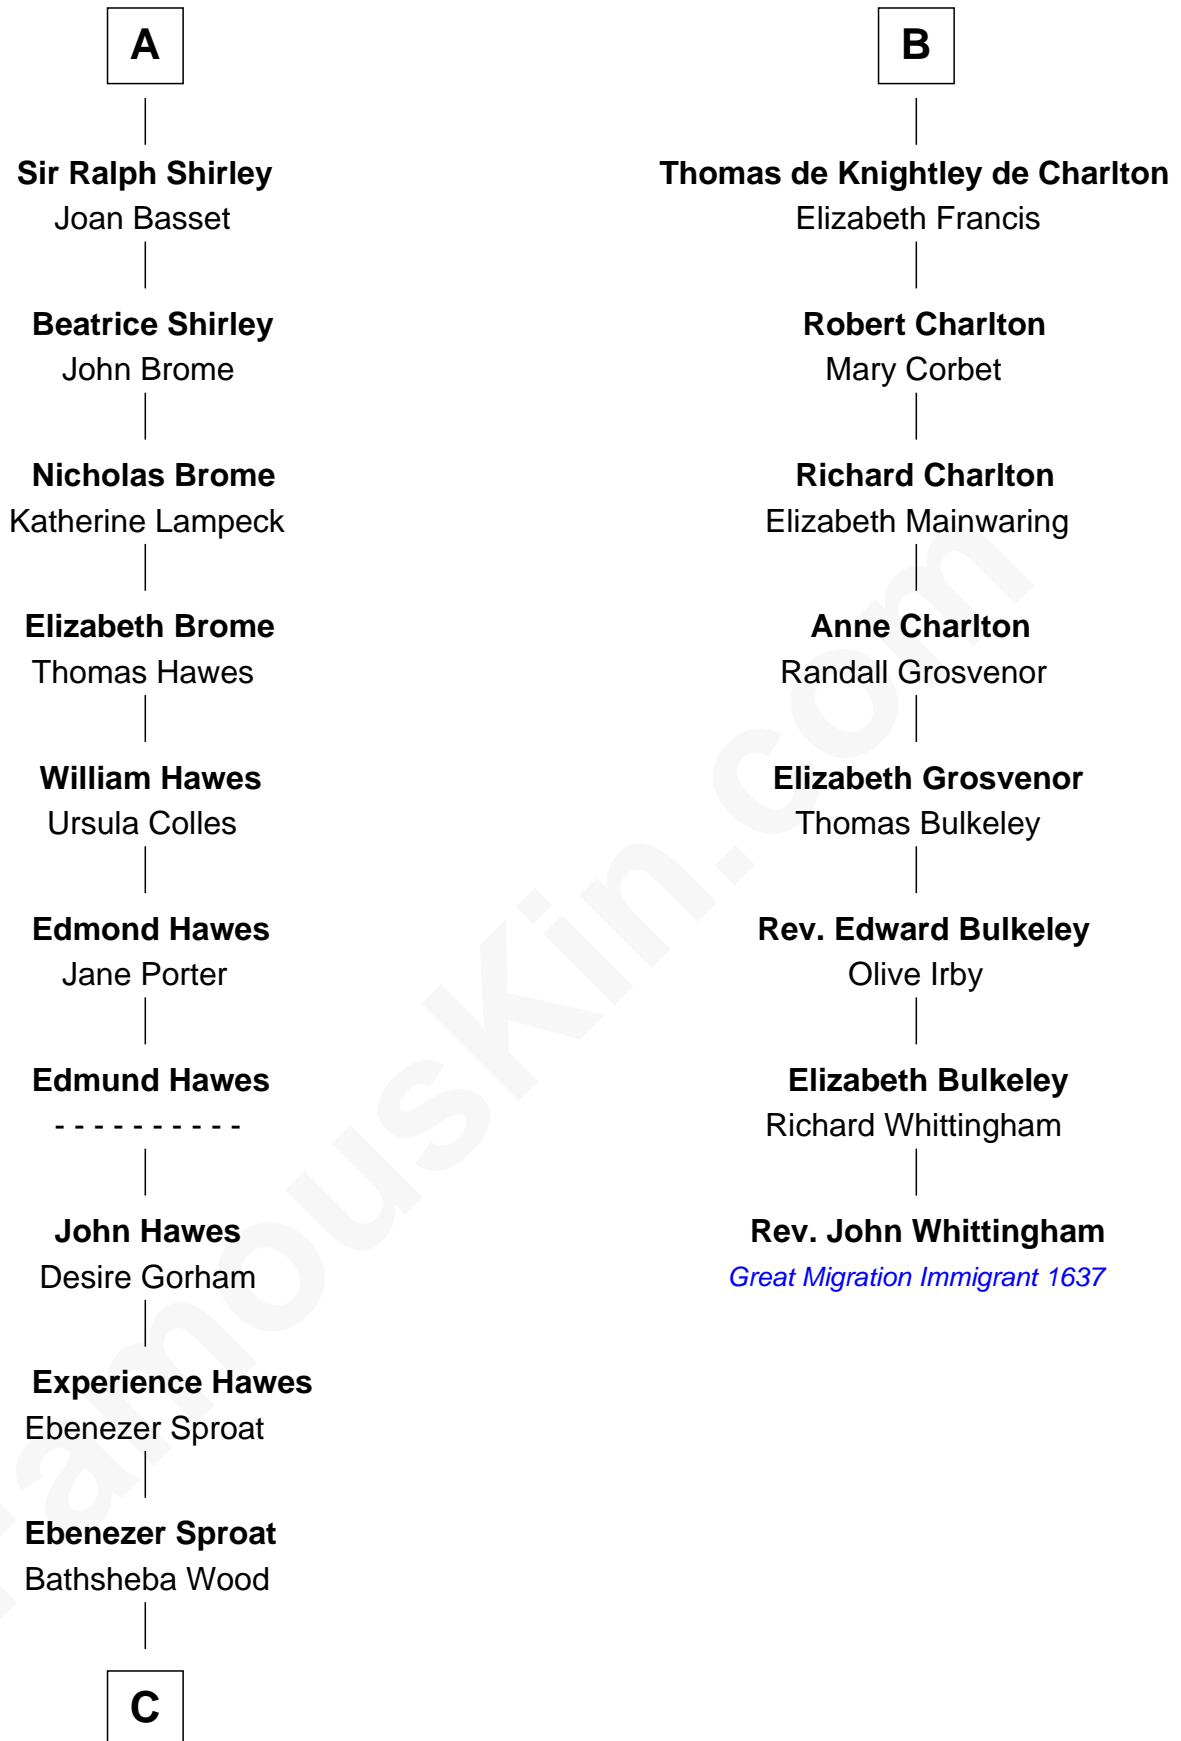

FamousKin.com
Relationship Chart of
Henry Hastings Sibley
1st Governor of Minnesota

14th cousin 5 times removed of

Rev. John Whittingham
(c1616 - 1639) Great Migration Immigrant 1637

C

—
Ebenezer Sproat
Catherine Whipple

—
Sarah Whipple Sproat
Solomon Sibley

—
Henry Hastings Sibley
1st Governor of Minnesota

FamousKin.com