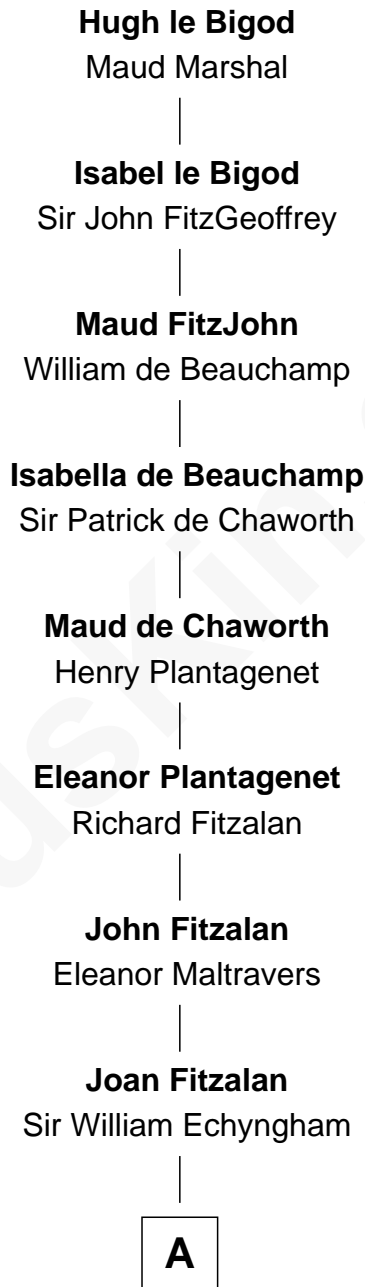

# FamousKin.com Relationship Chart of

**Henry Hastings Sibley**

*1st Governor of Minnesota*

**19th Great-grandson of**

**Hugh le Bigod**

*Magna Carta Surety*

**A**

**Joan Echyngham**

Sir John Bayntun

**Henry Bayntun**

-----

**Jane Bayntun**

Thomas Prowse

**Mary Prowse**

John Gye

**Robert Gye**

Thomas Burnap

**Ebenezer Burnap**

Hannah Lillie

**B**

**B**

—  
**Hannah Burnap**

Jonathan Sibley

—  
**Reuben Sibley**