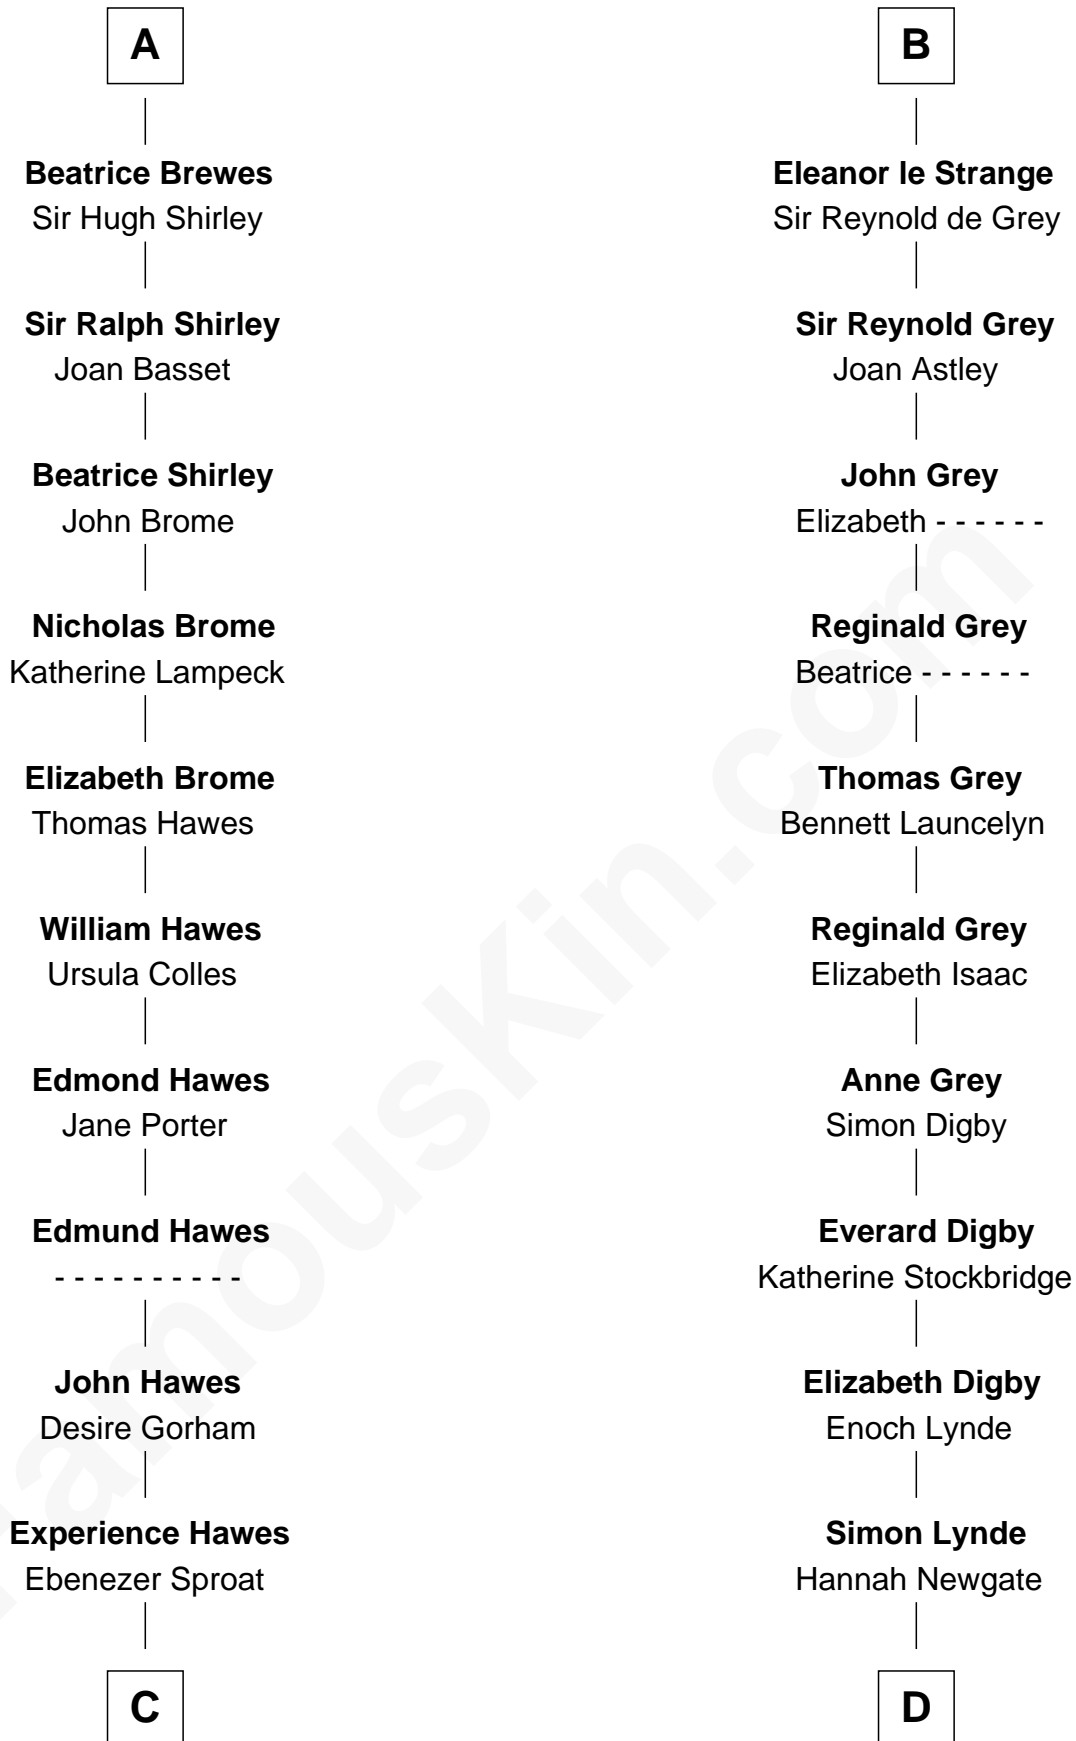

FamousKin.com
Relationship Chart of
Henry Hastings Sibley
1st Governor of Minnesota

19th cousin 1 time removed of
James Bowdoin
2nd Governor of Massachusetts

Robert Fitzrichard
Maud de St. Liz

C

Ebenezer Sproat
Bathsheba Wood

Ebenezer Sproat
Catherine Whipple

Sarah Whipple Sproat
Solomon Sibley

Henry Hastings Sibley
1st Governor of Minnesota

D

Elizabeth Lynde
George Pordage

Hannah Pordage
James Bowdoin

James Bowdoin
2nd Governor of Massachusetts

FamousKin.com