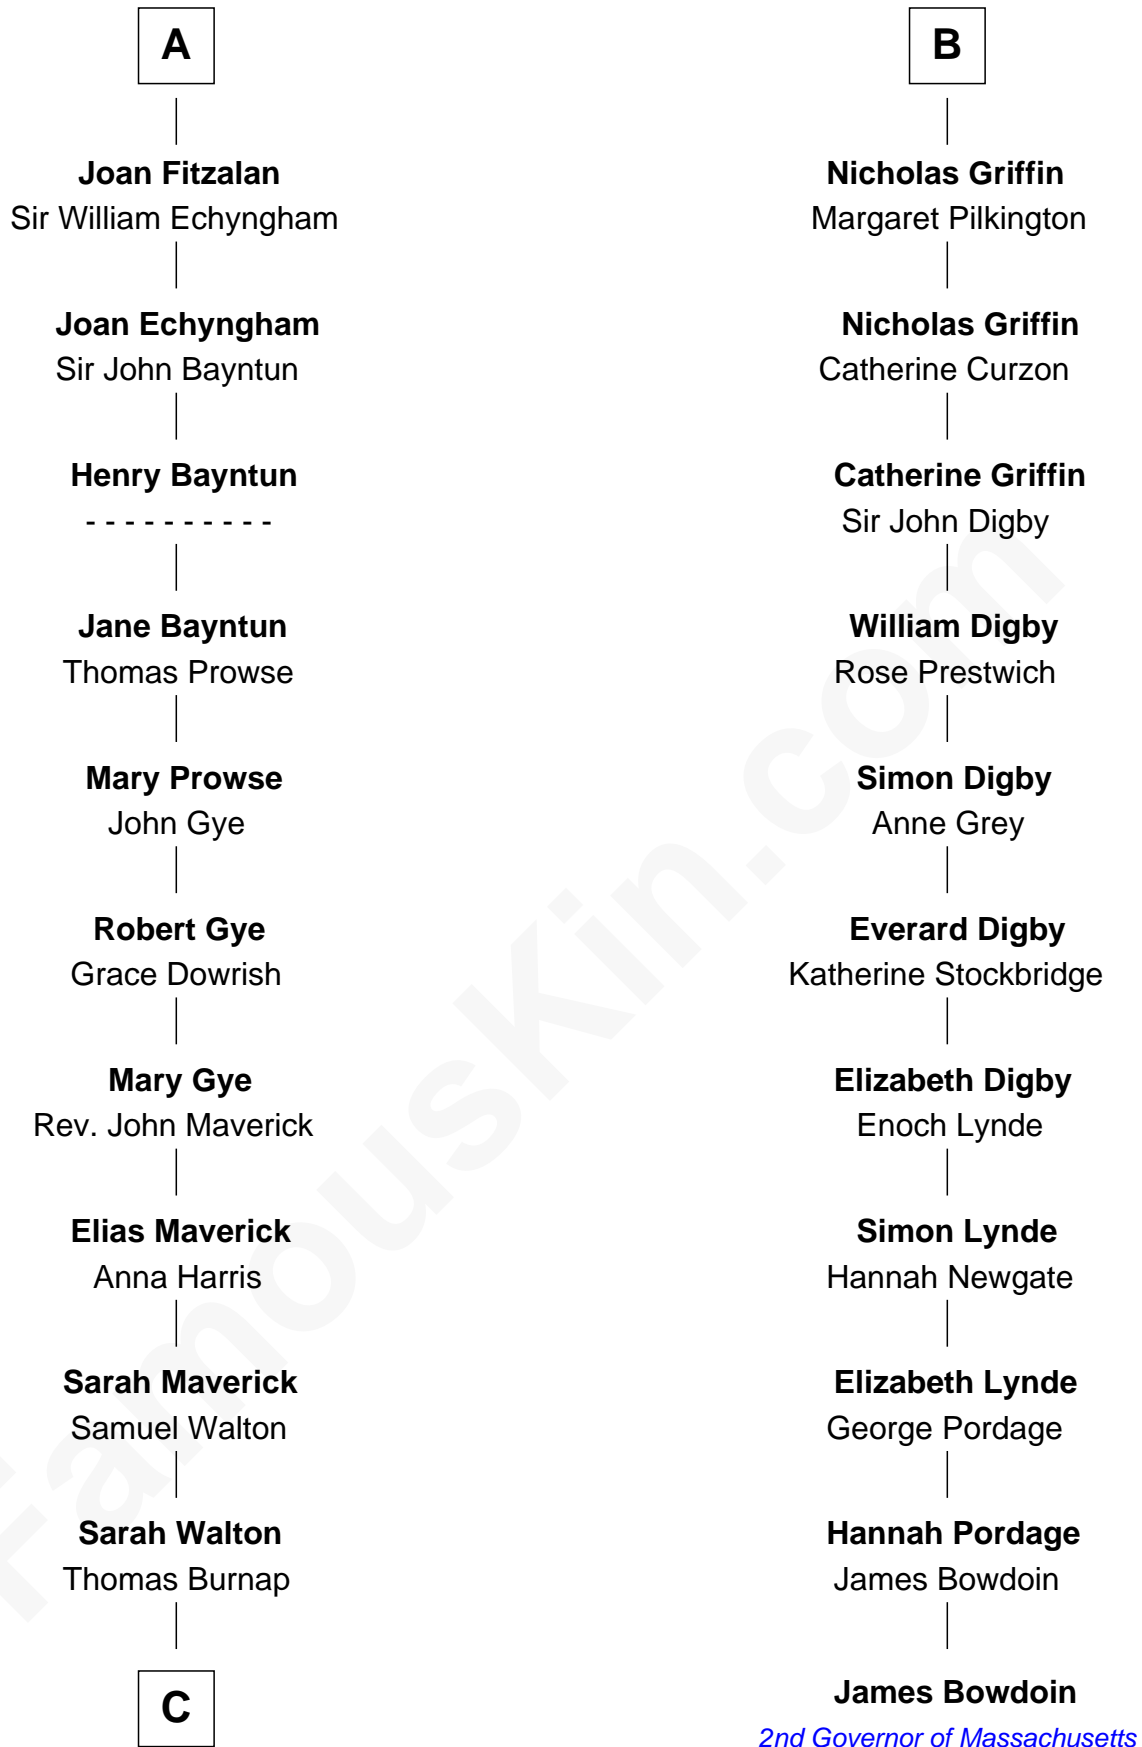

FamousKin.com
Relationship Chart of
Henry Hastings Sibley
1st Governor of Minnesota

17th cousin 4 times removed of
James Bowdoin
2nd Governor of Massachusetts

Bertrade de Montfort
 Hugh de Kevelioc

C

—
Ebenezer Burnap

Hannah Lillie

—
Hannah Burnap

Jonathan Sibley

—
Reuben Sibley

Ruth Sibley

—
Solomon Sibley

Sarah Whipple Sproat

—
Henry Hastings Sibley

1st Governor of Minnesota

FamousKin.com