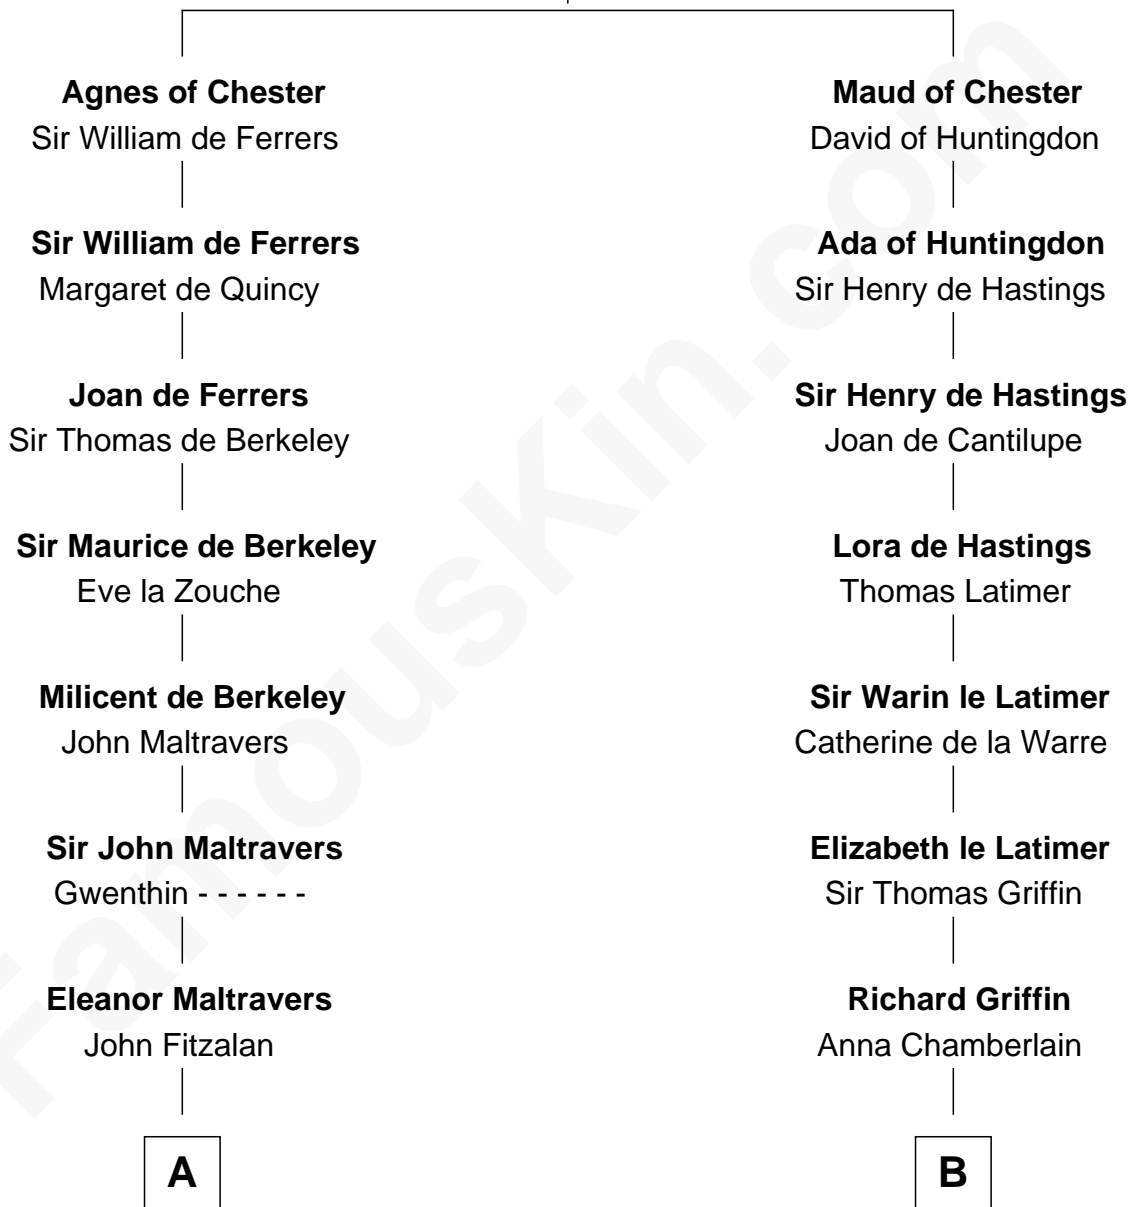

FamousKin.com
Relationship Chart of
Henry Hastings Sibley
1st Governor of Minnesota

17th cousin 4 times removed of
James Bowdoin
2nd Governor of Massachusetts

Bertrade de Montfort
 Hugh de Kevelioc

C

—
Ebenezer Burnap

Hannah Lillie

—
Hannah Burnap

Jonathan Sibley

—
Reuben Sibley

Ruth Sibley

—
Solomon Sibley

Sarah Whipple Sproat

—
Henry Hastings Sibley