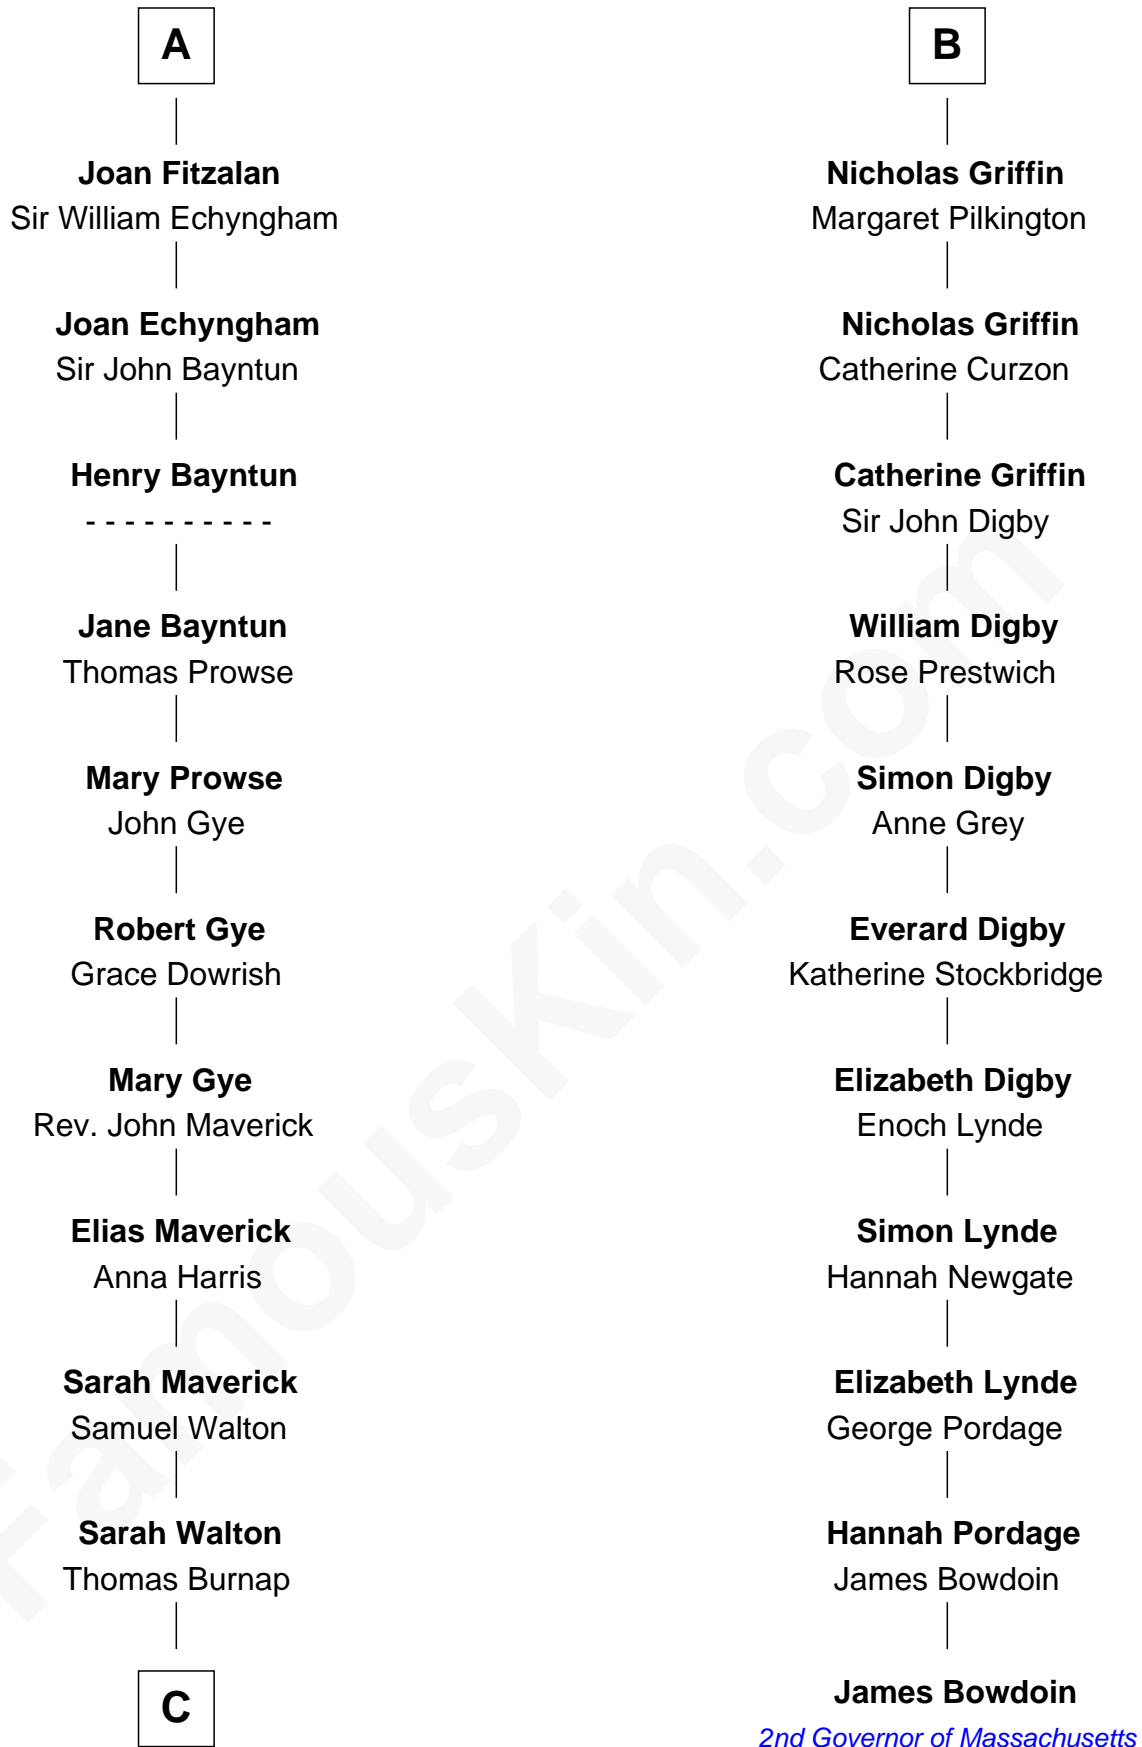

FamousKin.com
Relationship Chart of
Henry Hastings Sibley
1st Governor of Minnesota

17th cousin 4 times removed of
James Bowdoin
2nd Governor of Massachusetts

Alan of Galloway

with wife
Helen de l'Isle

with wife
Margaret of Huntingdon

Helen of Galloway
 Sir Roger de Quincy

Dervorguilla of Galloway
 John de Baliol

Margaret de Quincy
 Sir William de Ferrers

Cecily de Baliol
 Sir John de Burgh

Joan de Ferrers
 Sir Thomas de Berkeley

Hawise de Burgh
 Sir Robert de Grelle

Sir Maurice de Berkeley
 Eve la Zouche

Joan de Grelle
 John de la Warre

Milicent de Berkeley
 John Maltravers

Catherine de la Warre
 Sir Warin le Latimer

Sir John Maltravers
 Gwenthin - - - - -

Elizabeth le Latimer
 Sir Thomas Griffin

Eleanor Maltravers
 John Fitzalan

Richard Griffin
 Anna Chamberlain

A

B

C

—
Ebenezer Burnap

Hannah Lillie

—
Hannah Burnap