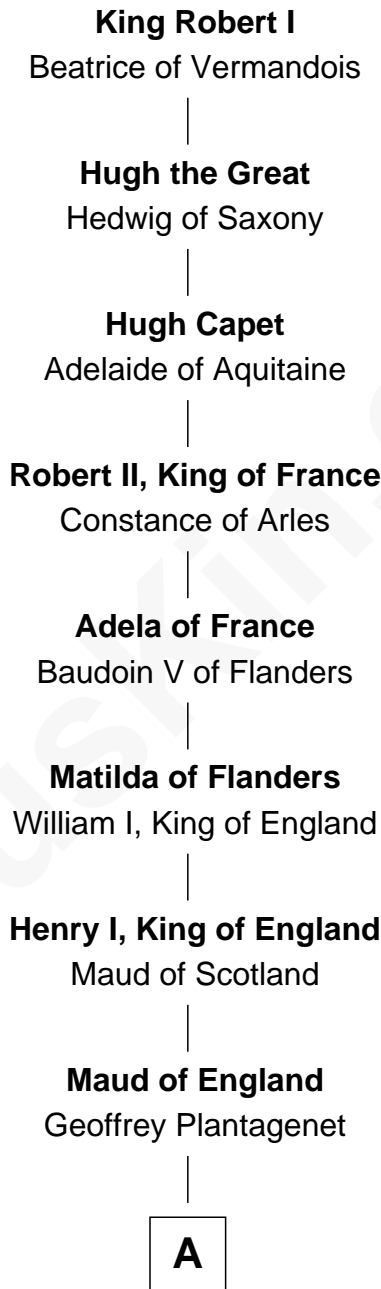

FamousKin.com Relationship Chart of

Henry Hastings Sibley

1st Governor of Minnesota

25th Great-grandson of

King Robert I

King of France

A

Henry II, King of England

Eleanor of Aquitaine

John, King of England

Isabelle of Angoulême

Sir Richard of Cornwall

Joan - - - - -

Joan of Cornwall

Sir John Howard

Sir John Howard