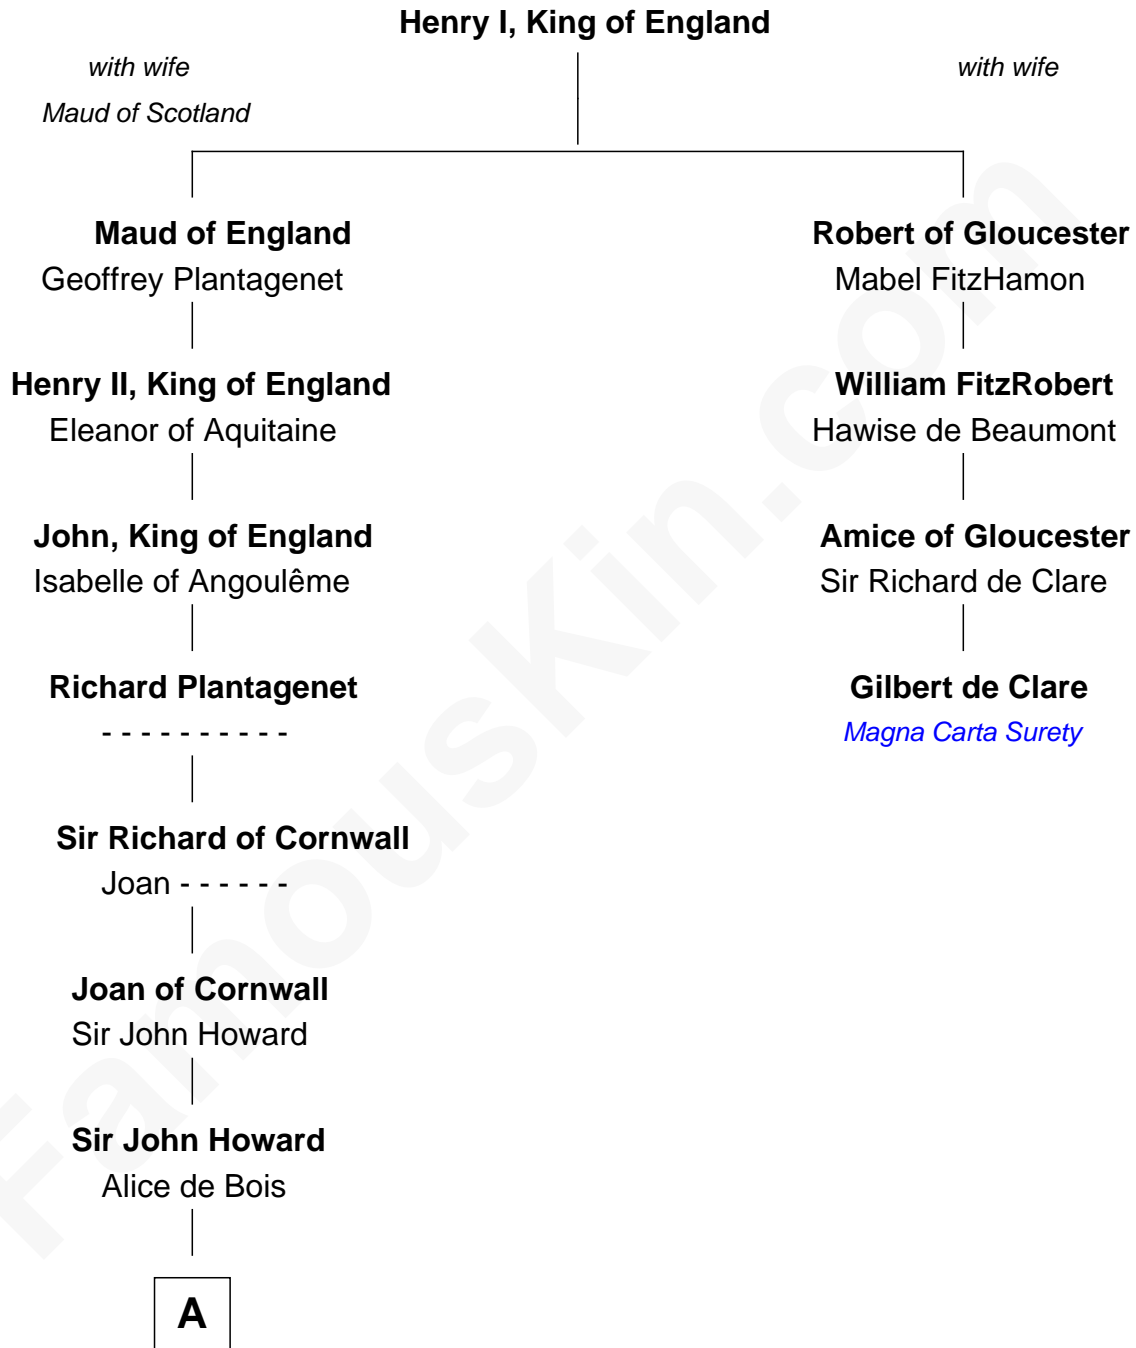

FamousKin.com
Relationship Chart of
Henry Hastings Sibley
1st Governor of Minnesota

3rd cousin 18 times removed of

Gilbert de Clare
Magna Carta Surety

A

Joan Howard
Sir Peter de Brewes

Beatrice Brewes
Sir Hugh Shirley

Sir Ralph Shirley
Joan Basset

Beatrice Shirley
John Brome

Nicholas Brome
Katherine Lampeck

Elizabeth Brome
Thomas Hawes

William Hawes
Ursula Colles

Edmond Hawes
Jane Porter

Edmund Hawes

John Hawes
Desire Gorham

B

B

—
Experience Hawes

Ebenezer Sproat

—
Ebenezer Sproat

Bathsheba Wood

—
Ebenezer Sproat

Catherine Whipple

—
Sarah Whipple Sproat

Solomon Sibley

—
Henry Hastings Sibley

1st Governor of Minnesota

FamousKin.com