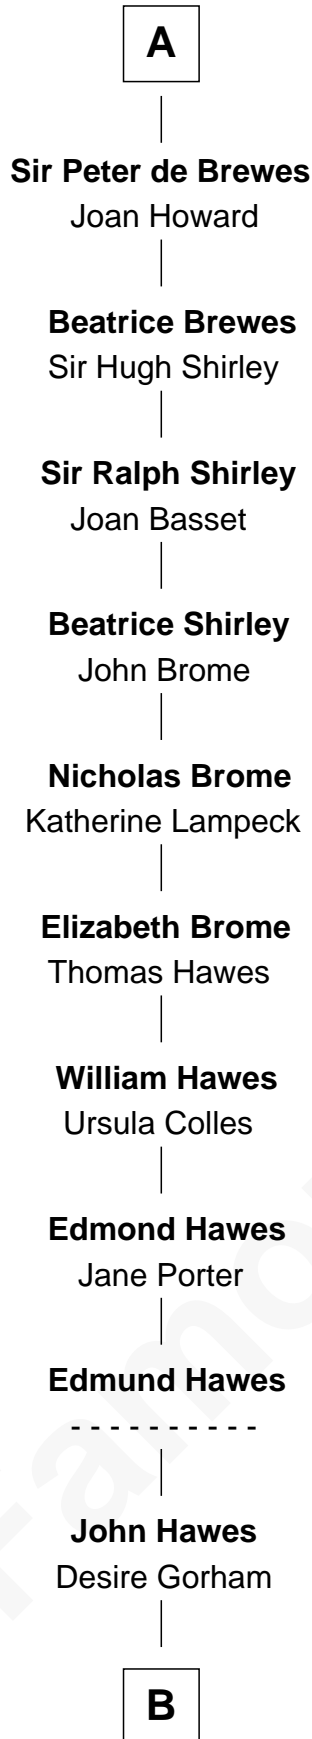

FamousKin.com
Relationship Chart of
Henry Hastings Sibley
1st Governor of Minnesota

3rd cousin 18 times removed of

Gilbert de Clare
Magna Carta Surety

B

—
Experience Hawes

Ebenezer Sproat

—
Ebenezer Sproat

Bathsheba Wood

—
Ebenezer Sproat

Catherine Whipple

—
Sarah Whipple Sproat

Solomon Sibley

—
Henry Hastings Sibley

1st Governor of Minnesota

FamousKin.com