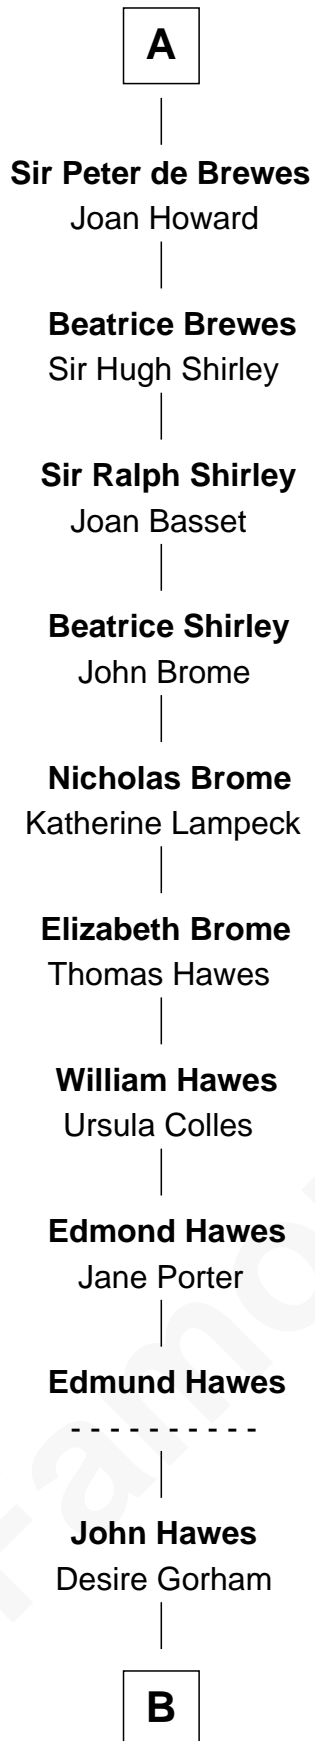

FamousKin.com
Relationship Chart of
Henry Hastings Sibley
1st Governor of Minnesota

4th cousin 17 times removed of

Gilbert de Clare
Magna Carta Surety

Richard Fitzgilbert
 Rohese Giffard

B

—
Experience Hawes

Ebenezer Sproat

—
Ebenezer Sproat

Bathsheba Wood

—
Ebenezer Sproat

Catherine Whipple

—
Sarah Whipple Sproat

Solomon Sibley

—
Henry Hastings Sibley