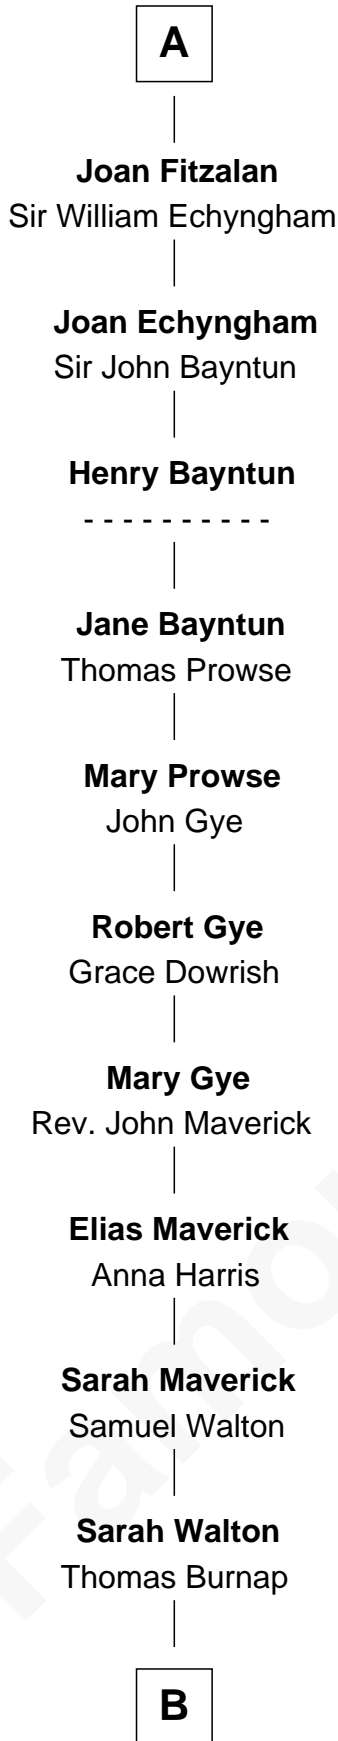

**FamousKin.com**  
**Relationship Chart of**  
**Henry Hastings Sibley**  
*1st Governor of Minnesota*

**1st cousin 20 times removed of**

**Gilbert de Clare**  
*Magna Carta Surety*

**B**

—  
**Ebenezer Burnap**

Hannah Lillie

—  
**Hannah Burnap**

Jonathan Sibley

—  
**Reuben Sibley**

Ruth Sibley

—  
**Solomon Sibley**

Sarah Whipple Sproat

—  
**Henry Hastings Sibley**