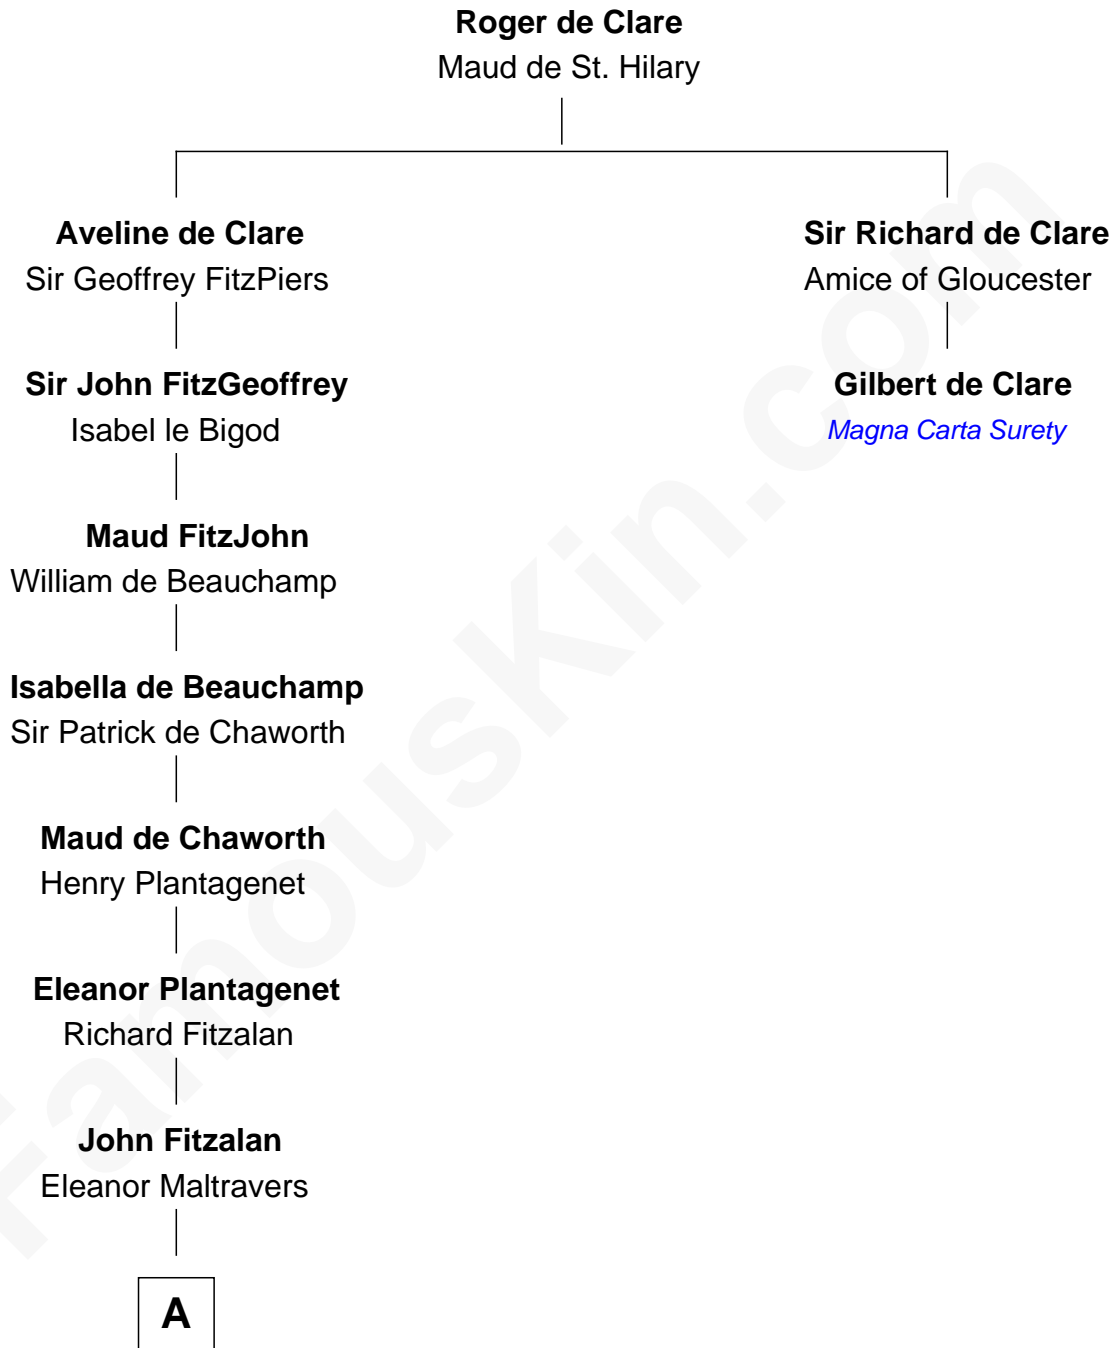

**FamousKin.com**  
**Relationship Chart of**  
**Henry Hastings Sibley**  
*1st Governor of Minnesota*

**1st cousin 20 times removed of**

**Gilbert de Clare**  
*Magna Carta Surety*

**B**

—  
**Ebenezer Burnap**

Hannah Lillie

—  
**Hannah Burnap**

Jonathan Sibley

—  
**Reuben Sibley**

Ruth Sibley

—  
**Solomon Sibley**

Sarah Whipple Sproat

—  
**Henry Hastings Sibley**

*1st Governor of Minnesota*

FamousKin.com