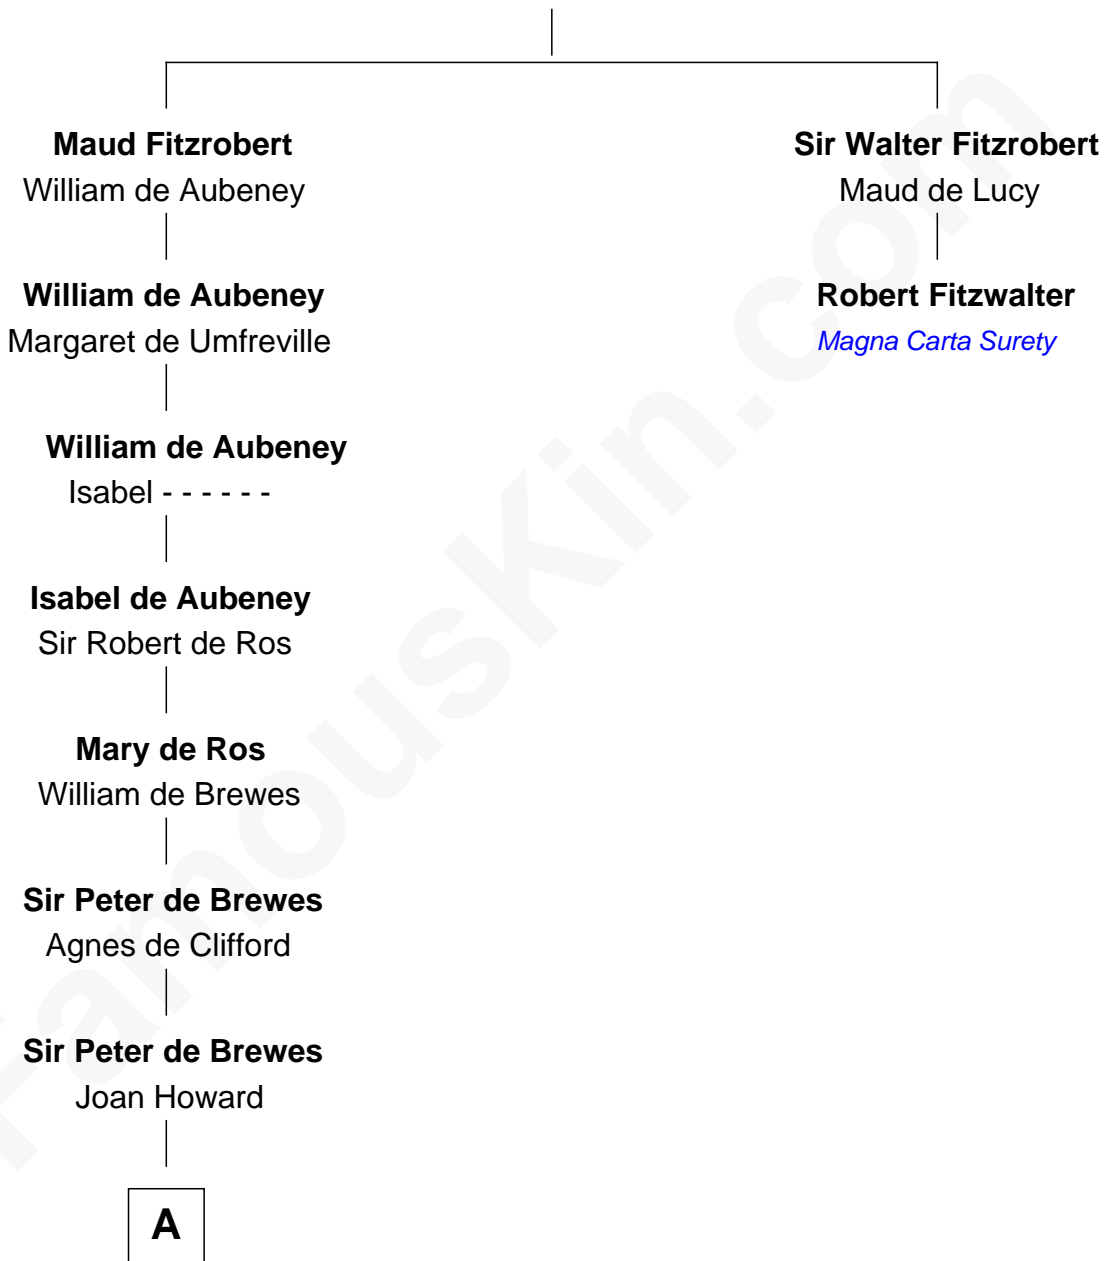

**FamousKin.com**  
**Relationship Chart of**  
**Henry Hastings Sibley**  
*1st Governor of Minnesota*

**1st cousin 19 times removed of**

**Robert Fitzwalter**  
*Magna Carta Surety*

**Robert Fitzrichard**  
 Maud de St. Liz

**A**

**Beatrice Brewes**

Sir Hugh Shirley

**Sir Ralph Shirley**

Joan Basset

**Beatrice Shirley**

John Brome

**Nicholas Brome**

-----

**John Hawes**

Desire Gorham

**Experience Hawes**

Ebenezer Sproat

**B**

**B**

—  
**Ebenezer Sproat**  
Bathsheba Wood