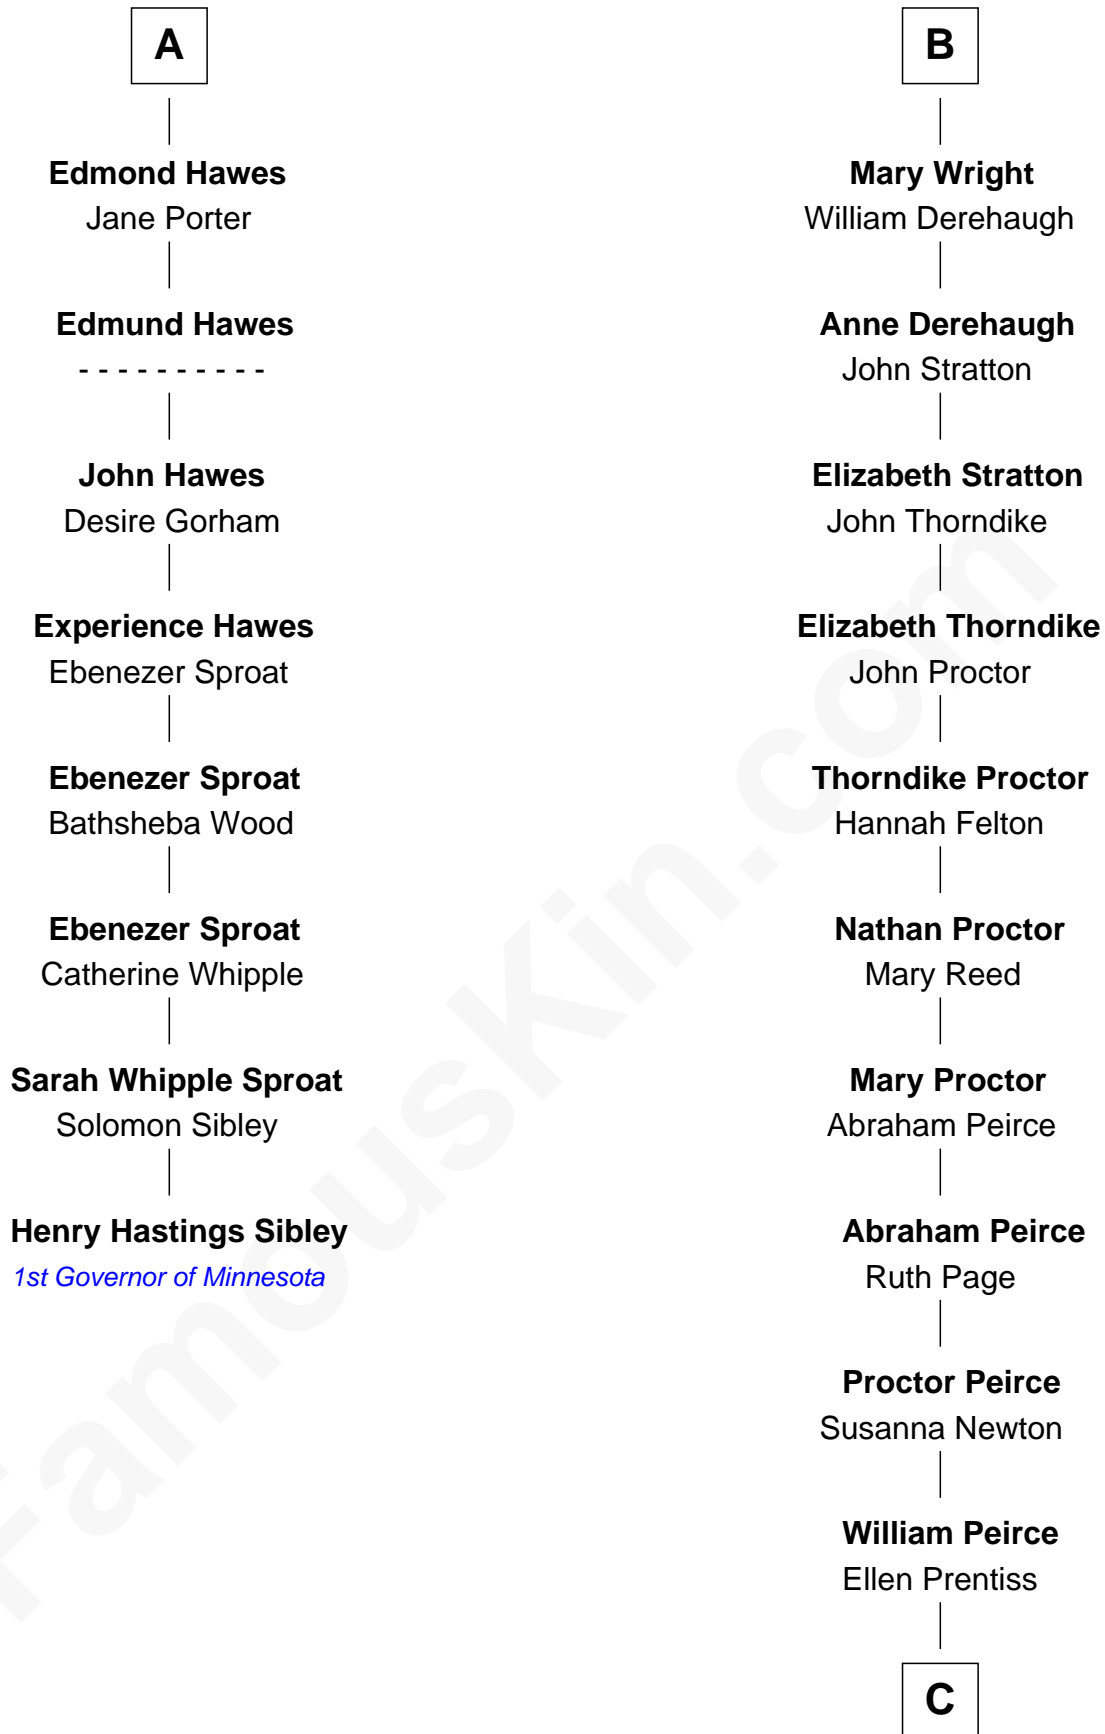

FamousKin.com
Relationship Chart of
Henry Hastings Sibley
1st Governor of Minnesota

14th cousin 6 times removed of
John Lithgow
Stage, TV, and Movie Actor

Sir John Howard
 Alice de Bois

C

Ellen Prentiss Peirce

Washington Lithgow

Arthur Washington Lithgow

Ina Berenice Robinson

Arthur Washington Lithgow

Sarah Jane Price

John Lithgow

Stage, TV, and Movie Actor