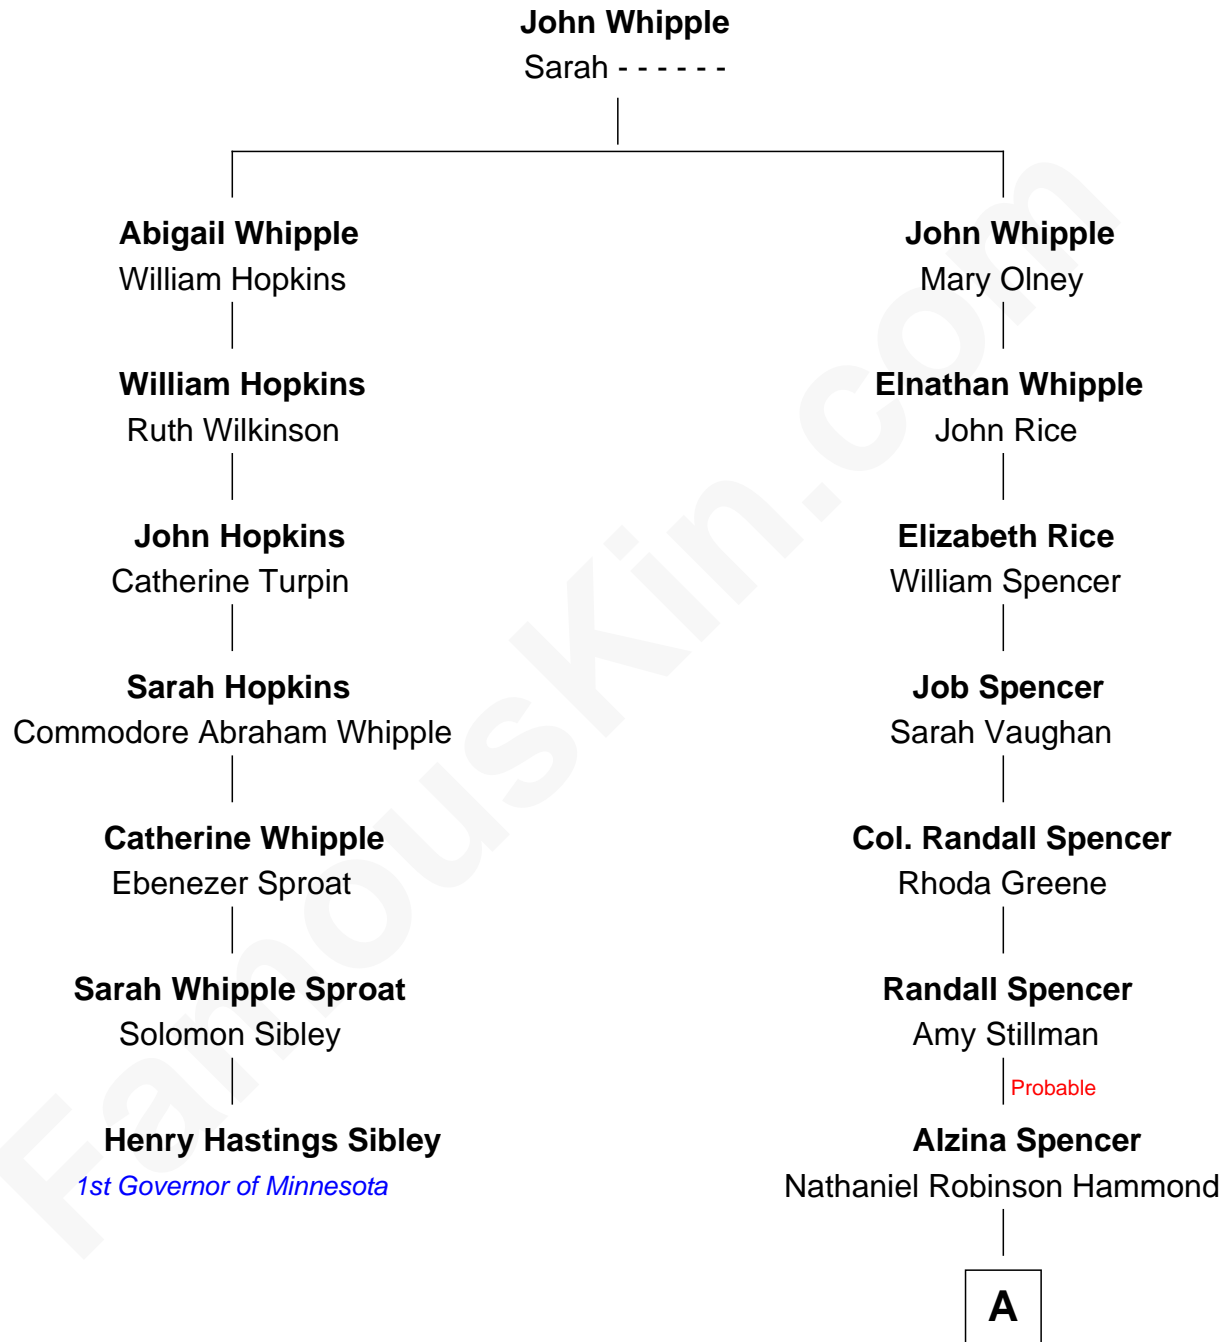

FamousKin.com
Relationship Chart of
Henry Hastings Sibley
1st Governor of Minnesota

6th cousin 6 times removed of

Amy Adams
Movie Actress

A

Milton Datus Hammond

Emeline Tibbitts

Levi Parley Hammond

Annie Elizabeth Baer

Grant Levi Hammond

Rita Otterbeck

Colleen Hammond

Joseph Hugh Hicken

Kathryn Hicken

Richard Kent Adams

Amy Adams

Movie Actress