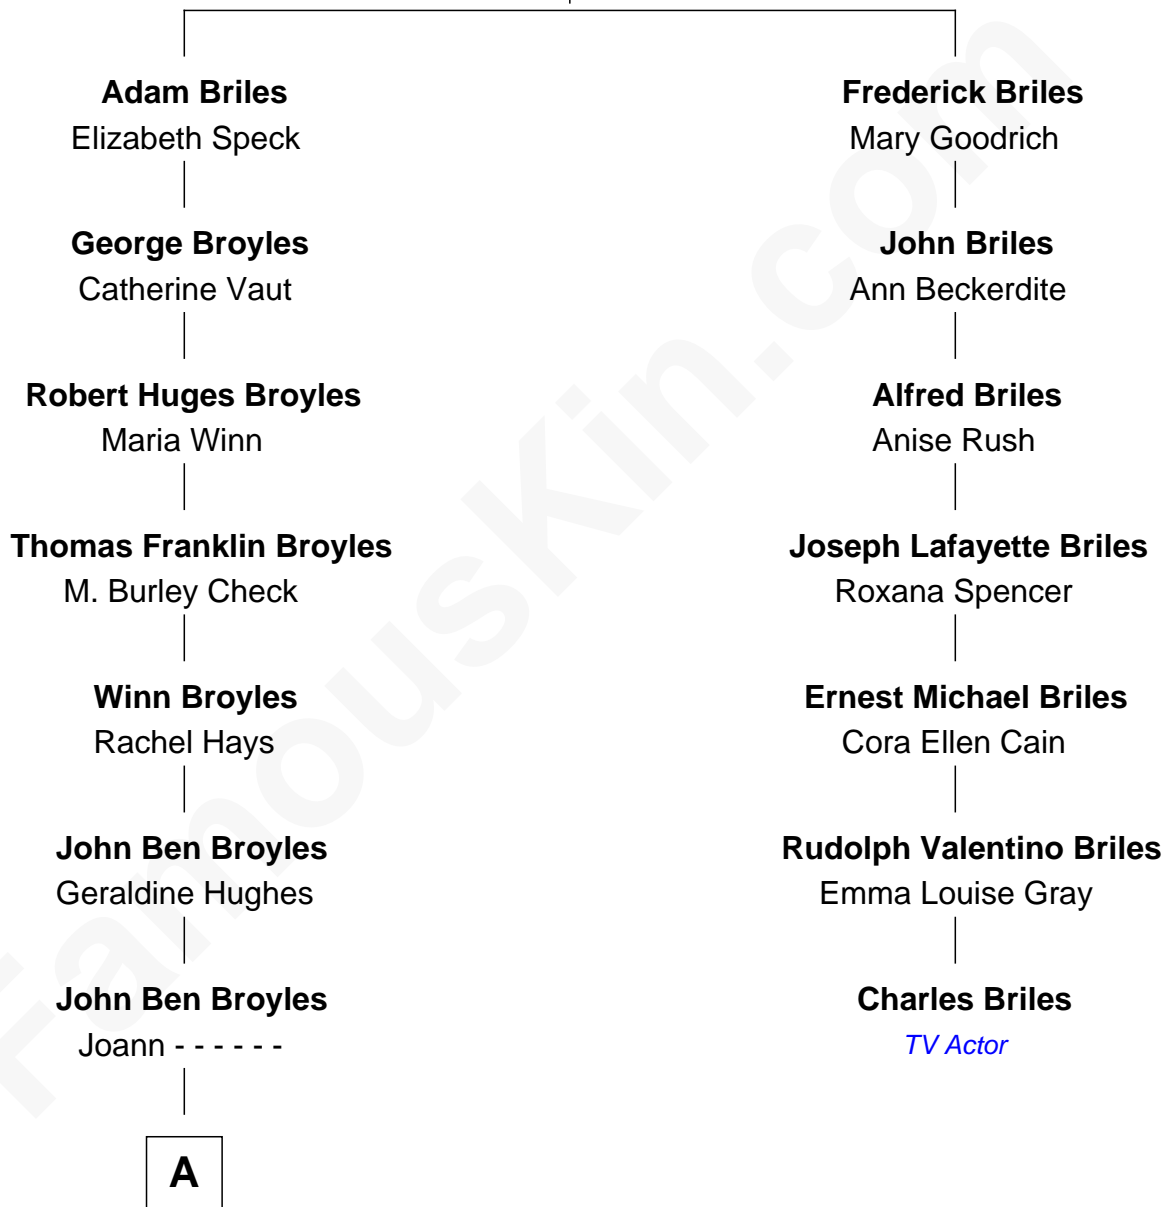

# FamousKin.com Relationship Chart of

**Emma Broyles**

*Miss America 2022*

6th cousin 2 times removed of

**Charles Briles**

*TV Actor*

**Conrad Briles**  
Margaret - - - - -

**A**

—  
**Ronald S. Broyles**

Julie Ann Kim

—  
**Emma Broyles**

*Miss America 2022*

FamousKin.com