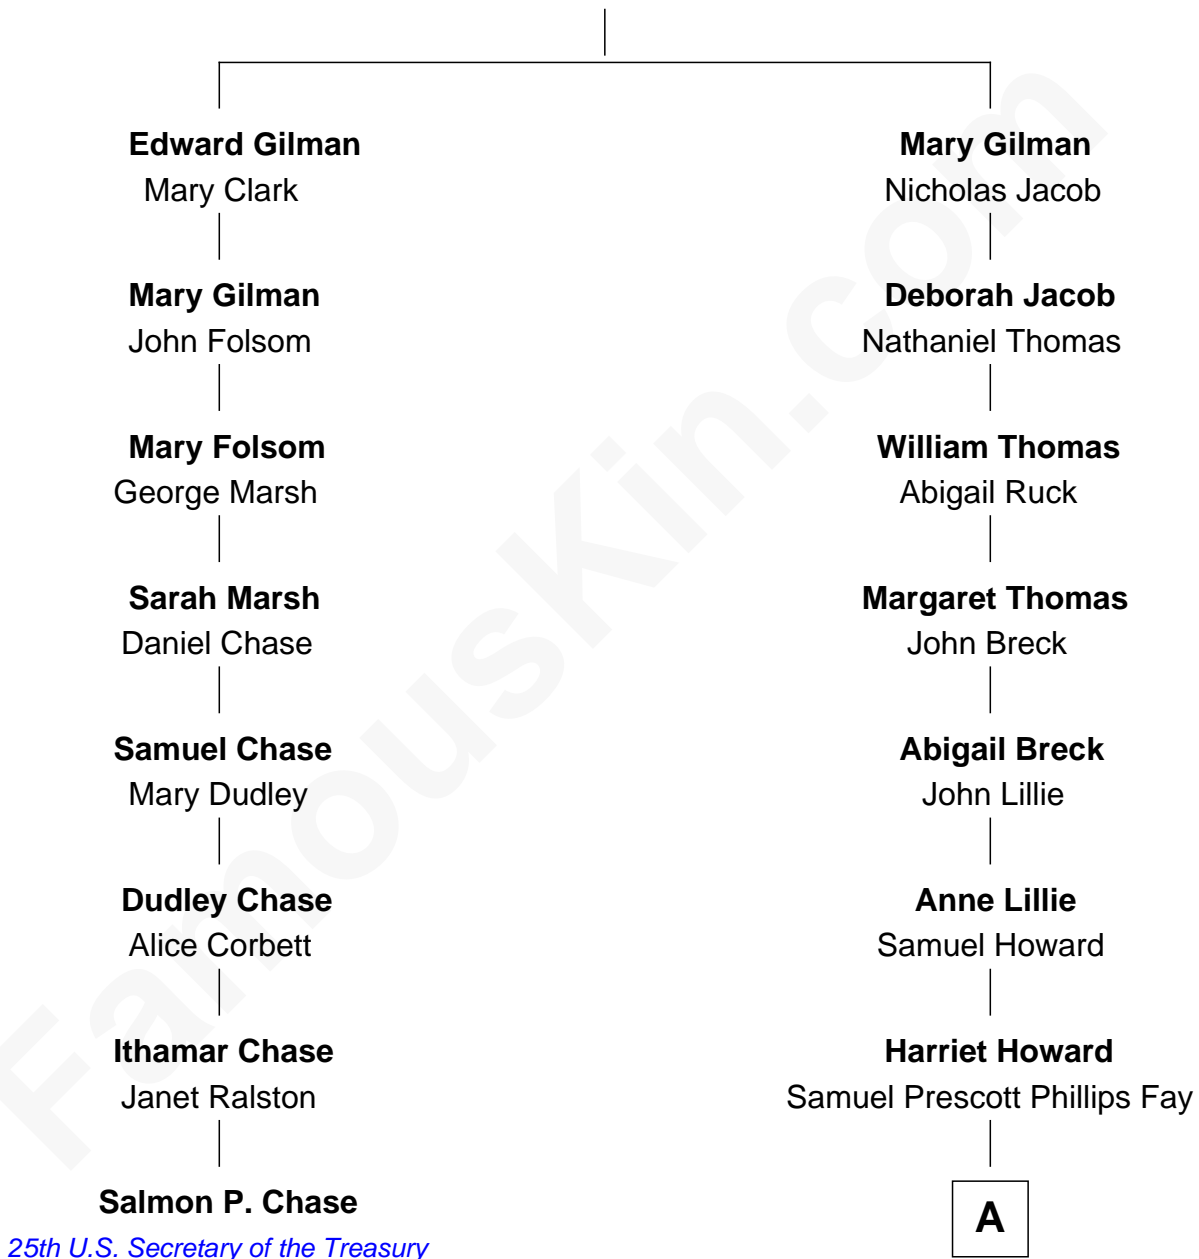

FamousKin.com

Relationship Chart of

Salmon P. Chase

25th U.S. Secretary of the Treasury

7th cousin 5 times removed of

Billy Bush

TV Personality and Host

Edward Gilman

A

—
Samuel Howard Fay
Susan Montfort Shellman

—
Harriet Eleanor Fay
Rev. James Smith Bush

—
Samuel Prescott Bush
Flora Sheldon

—
Prescott Sheldon Bush
Dorothy Wear Walker

—
Jonathan James Bush
Josephine Colwell Bradley