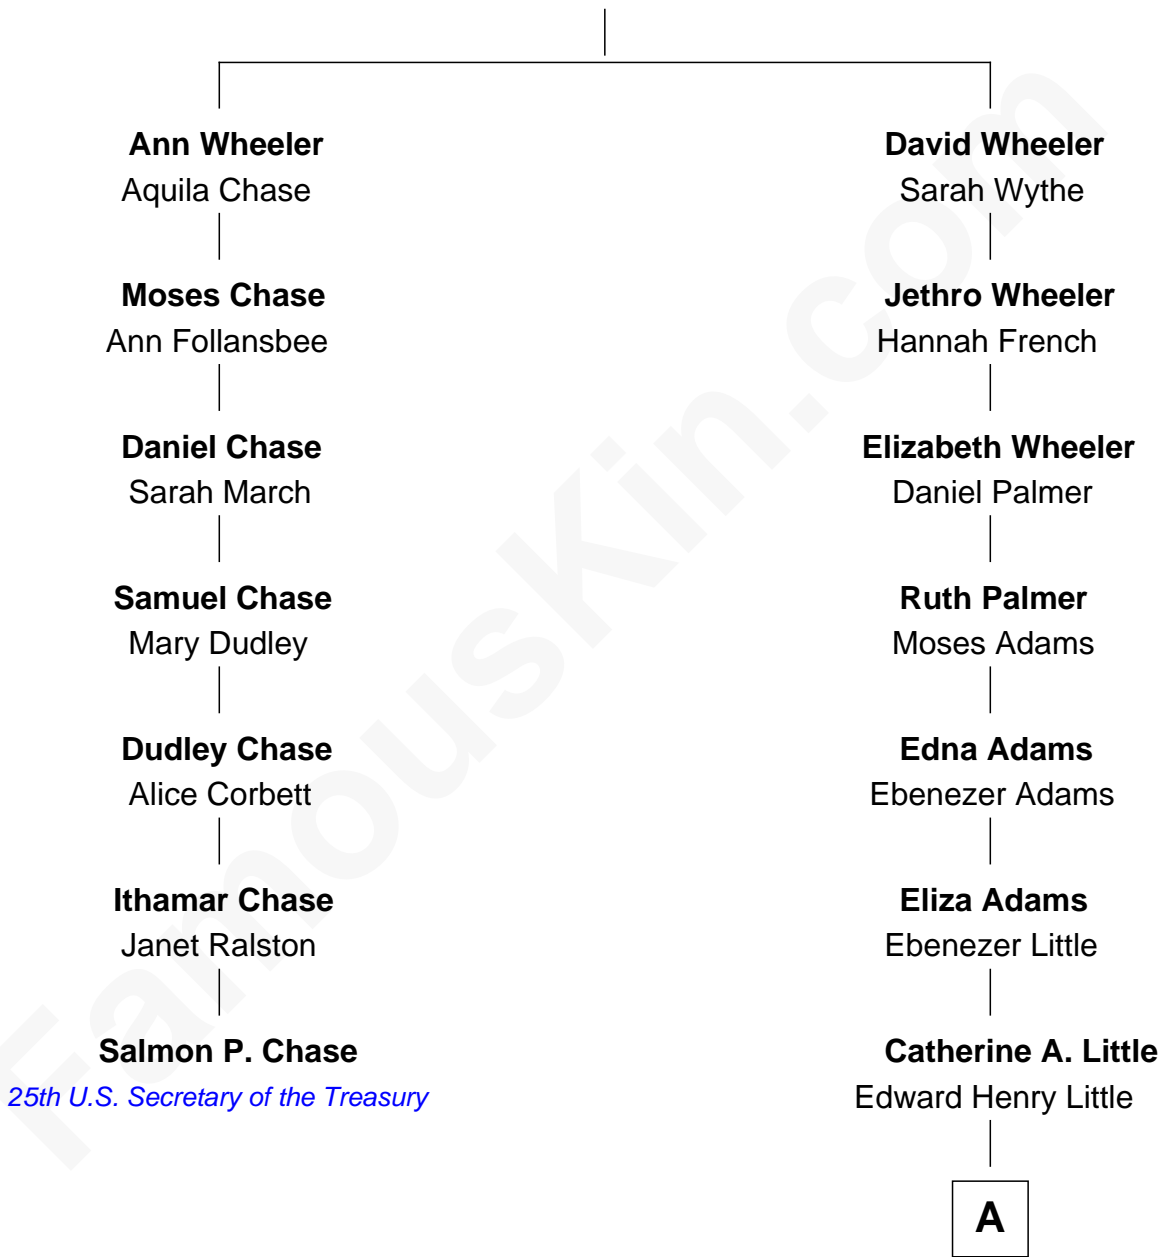

FamousKin.com

Relationship Chart of

Salmon P. Chase

25th U.S. Secretary of the Treasury

6th cousin 4 times removed of

Charlie Baker

72nd Governor of Massachusetts

John Wheeler
Agnes Yeoman

A

Henry Bailey Little

Fanny Gray

Eleanor Johnson Little

Charles Duane Baker

Charles Duane Baker

Alice Elizabeth Ghormley

Charlie Baker

72nd Governor of Massachusetts

FamousKin.com