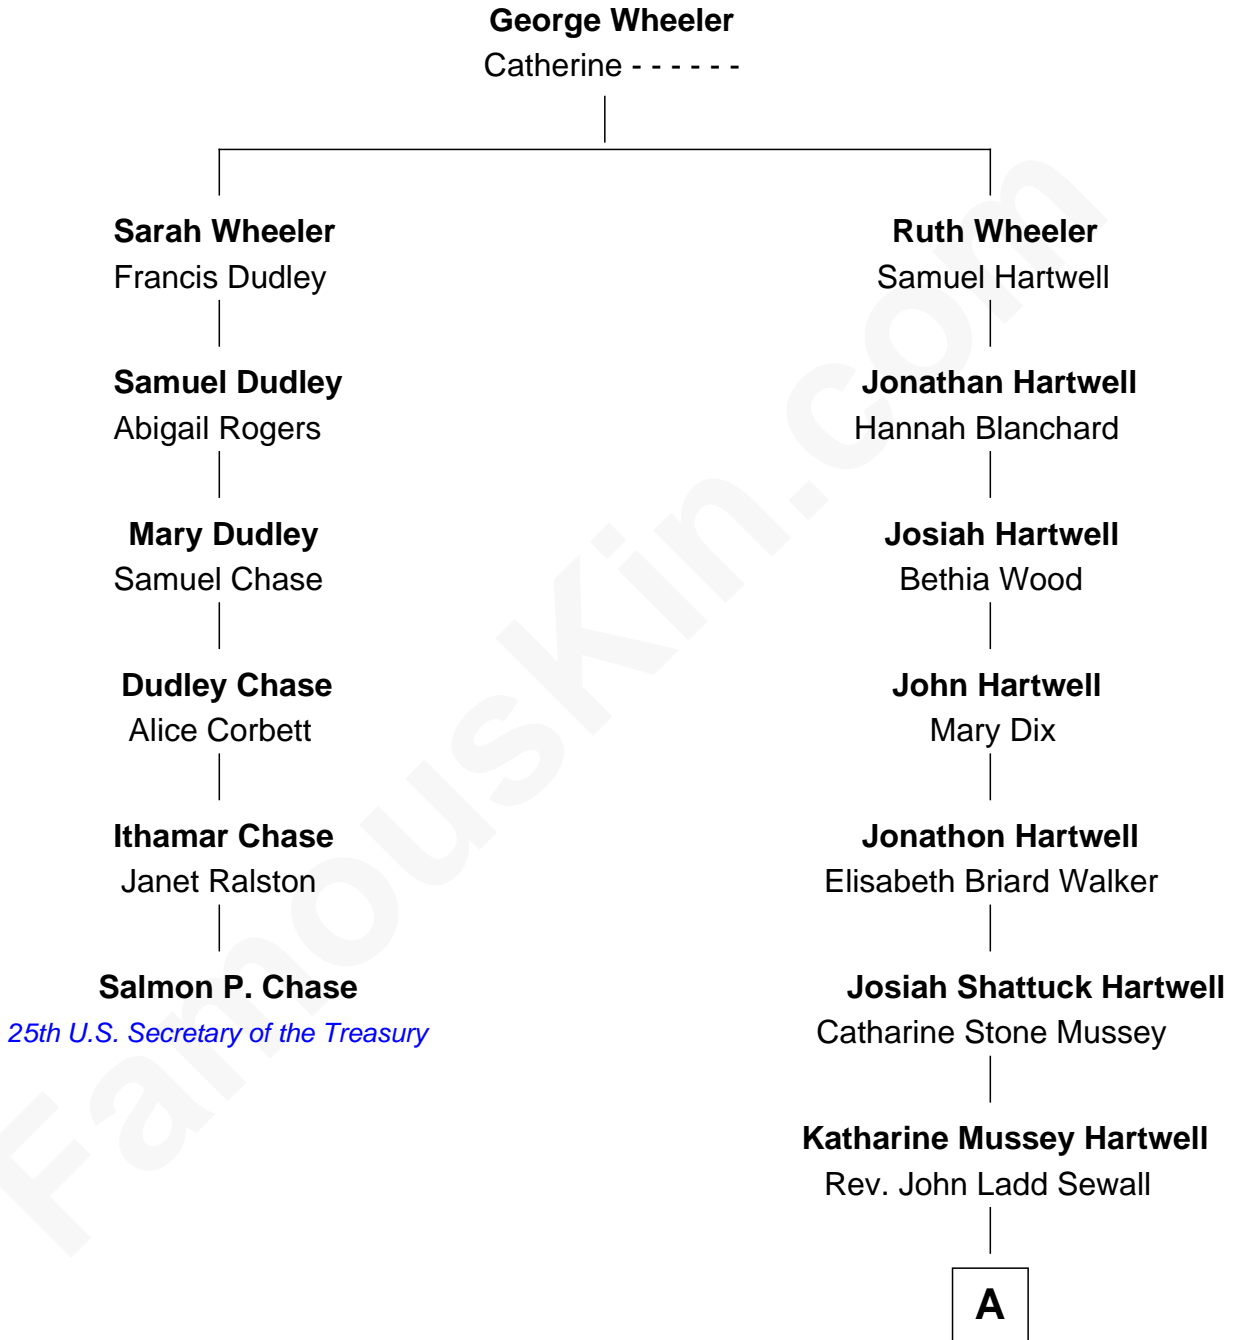

FamousKin.com

Relationship Chart of

Salmon P. Chase

25th U.S. Secretary of the Treasury

5th cousin 5 times removed of

Charlie Day

TV and Movie Actor

A

Katharine Mussey Sewall

Roswell Mears Austin

Katharine Hartwell Austin

Dr. Lawton Parker Greenman Peckham

Mary Adelaide Peckham

Thomas Charles Day

Charlie Day

TV and Movie Actor