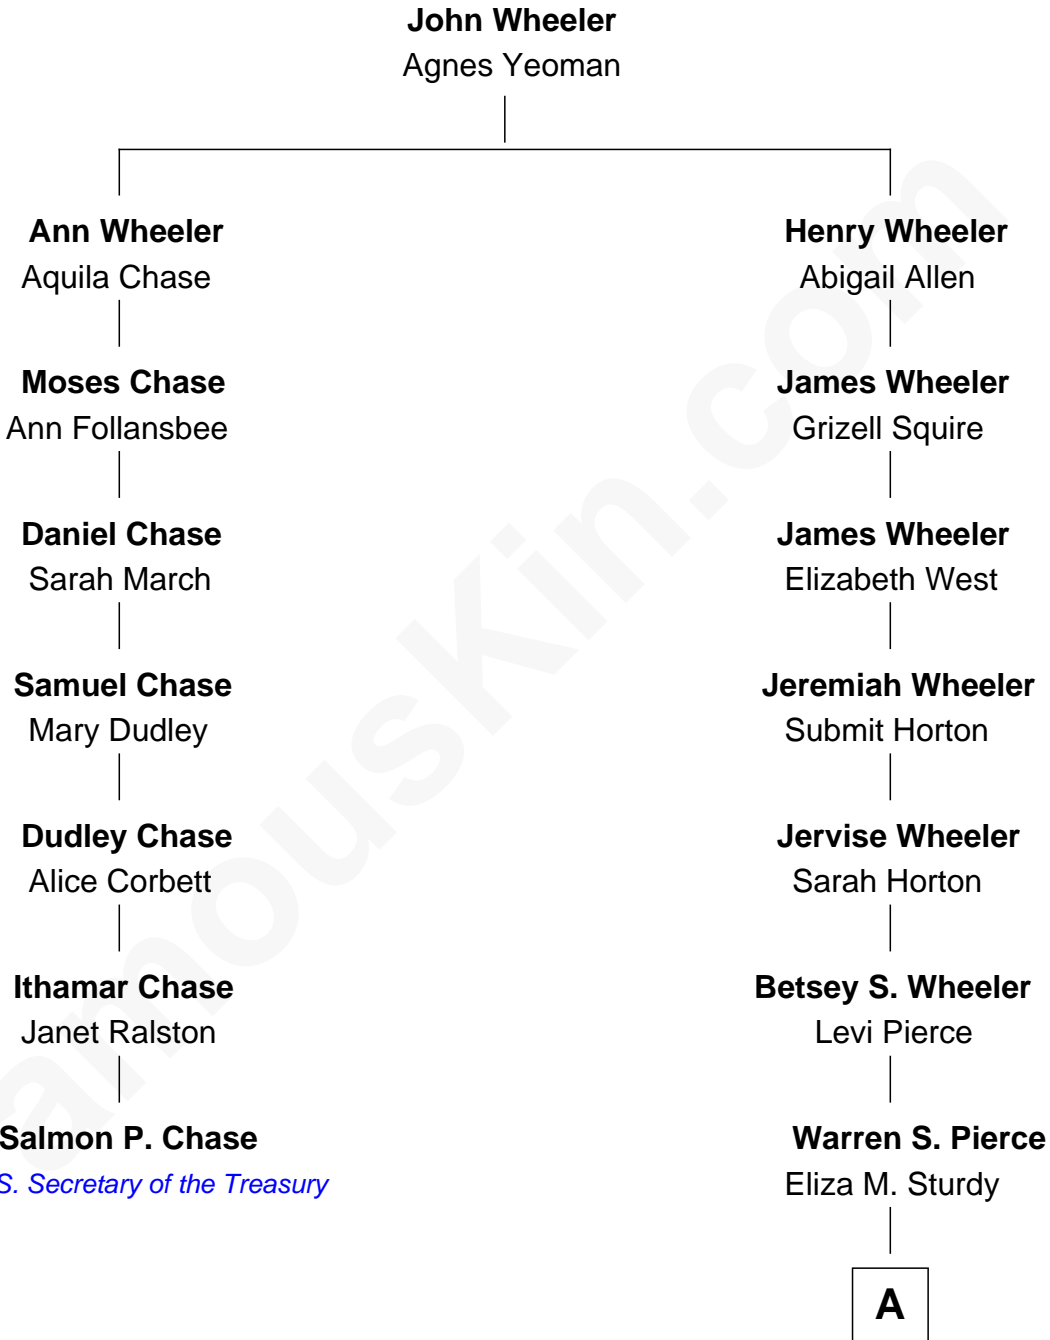

# FamousKin.com

## Relationship Chart of

### Salmon P. Chase

25th U.S. Secretary of the Treasury

6th cousin 5 times removed of

**Nat Faxon**

Actor, Comedian, Director and Screenwriter

A

**Alleda B. Pierce**  
Herbert Ira Conant

**Marie Bassett Conant**  
Dr. Nathaniel Wales Faxon