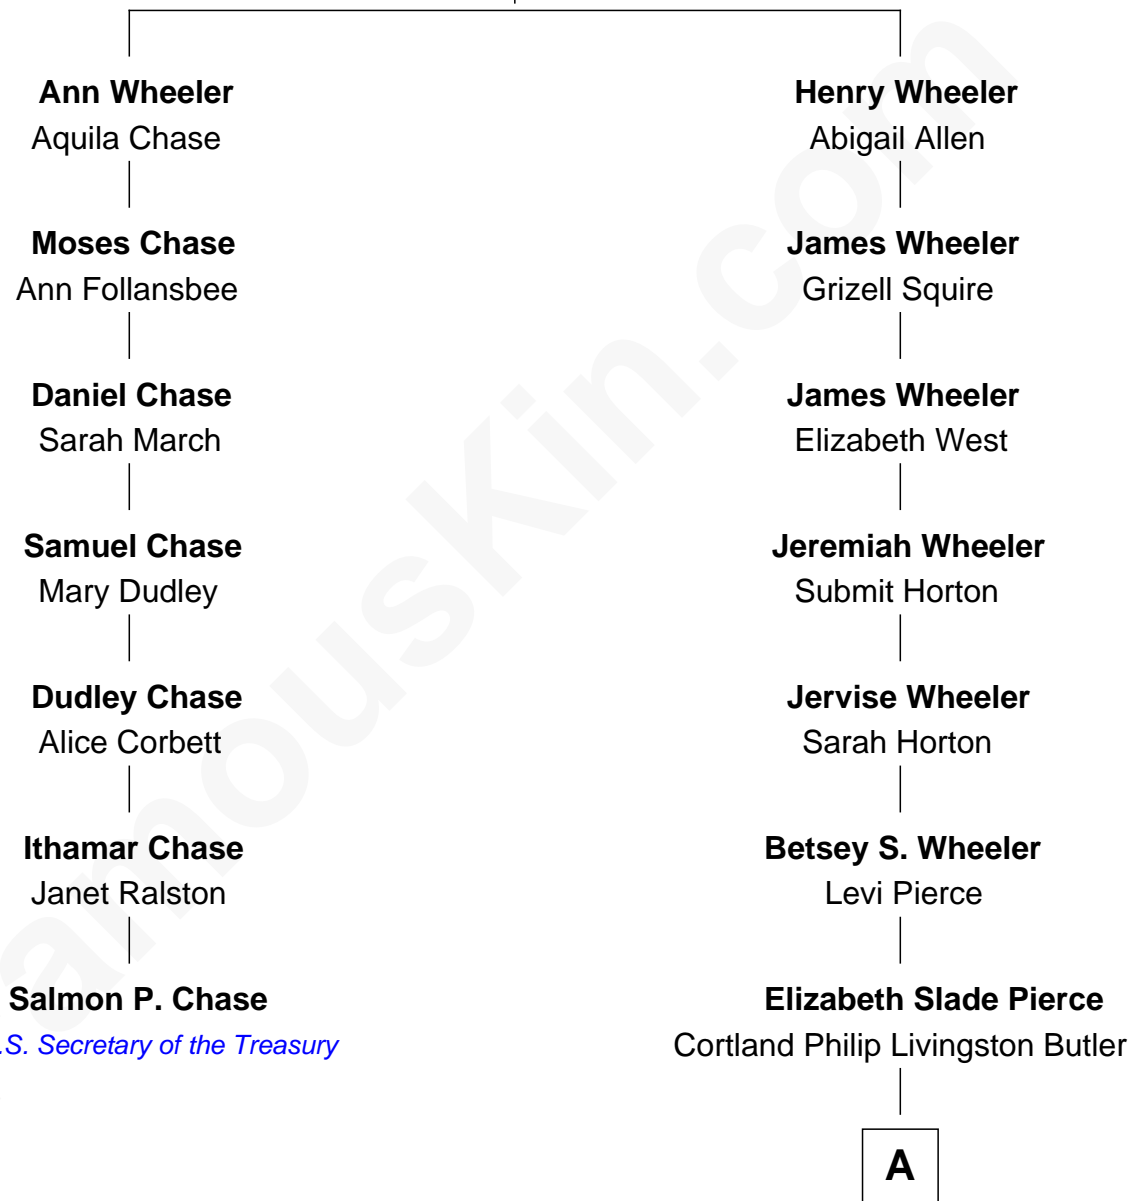

FamousKin.com Relationship Chart of

Salmon P. Chase

25th U.S. Secretary of the Treasury

6th cousin 5 times removed of

George W. Bush

43rd U.S. President

John Wheeler

Agnes Yeoman

A

Mary Elizabeth Butler
Robert Emmet Sheldon

Flora Sheldon
Samuel Prescott Bush

Prescott Sheldon Bush
Dorothy Wear Walker

George Herbert Walker Bush
Barbara Pierce

George W. Bush
43rd U.S. President

FamousKin.com