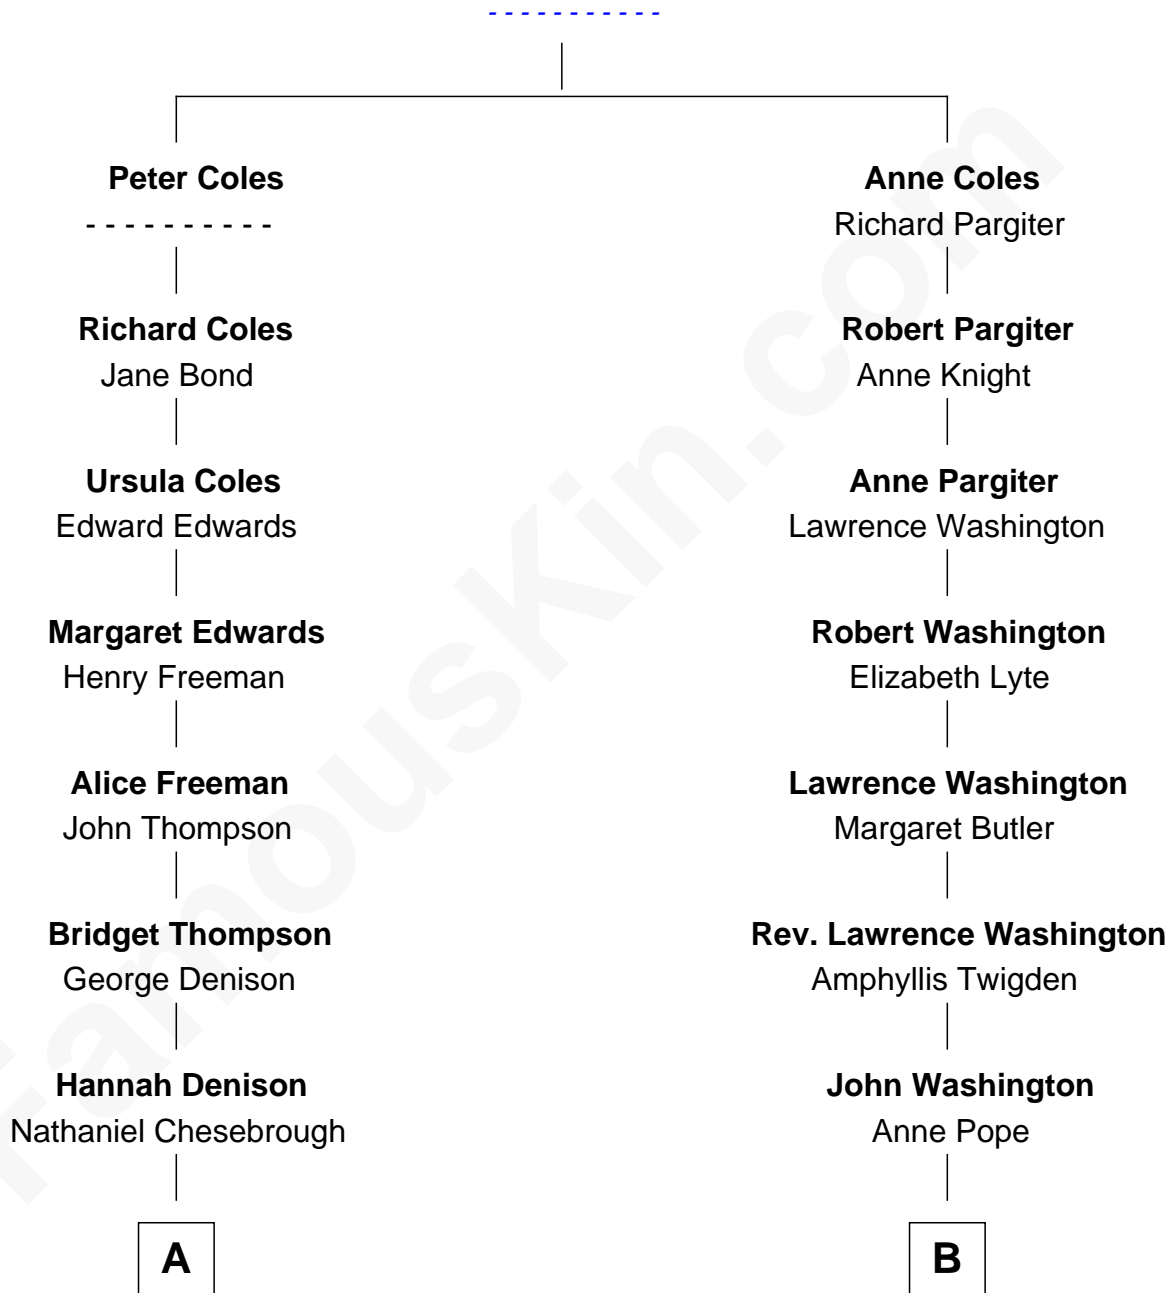

FamousKin.com

Relationship Chart of

William Sprague

27th Governor of Rhode Island

13th cousin 2 times removed of

General George S. Patton

U.S. Army - World War II

Richard Coles

A

Samuel Chesebrough

Priscilla Alden

Priscilla Chesebrough

Jabez Chesebrough

Priscilla Chesebrough

Thomas Leeds

Mary Leeds

Francois Michel

Mary Mitchell

Youngs Morgan

Fanny Morgan

Amasa Sprague

William Sprague

27th Governor of Rhode Island

B

Lawrence Washington

Mildred Warner

Mildred Washington

Roger Gregory

Frances Gregory

Francis Thornton

William Thornton

Martha Stuart