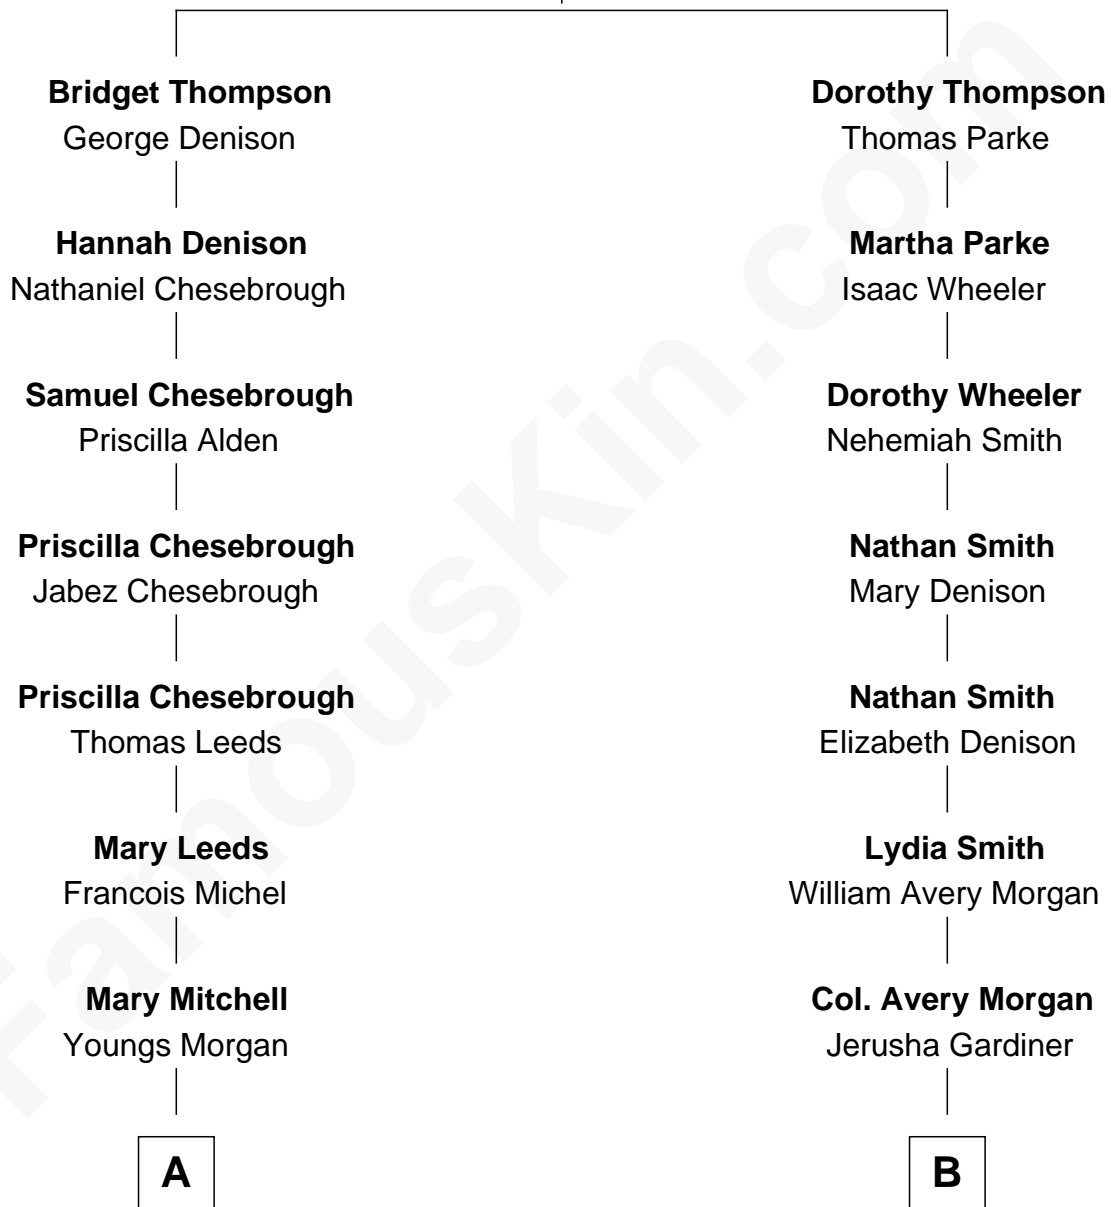

FamousKin.com Relationship Chart of

William Sprague

27th Governor of Rhode Island

8th cousin of

Morgan Bulkeley

54th Governor of Connecticut

John Thompson

Alice Freeman

A

Fanny Morgan
Amasa Sprague

William Sprague
27th Governor of Rhode Island

B

Lydia Smith Morgan
Eliphalet Adams Bulkeley

Morgan Bulkeley
54th Governor of Connecticut

FamousKin.com