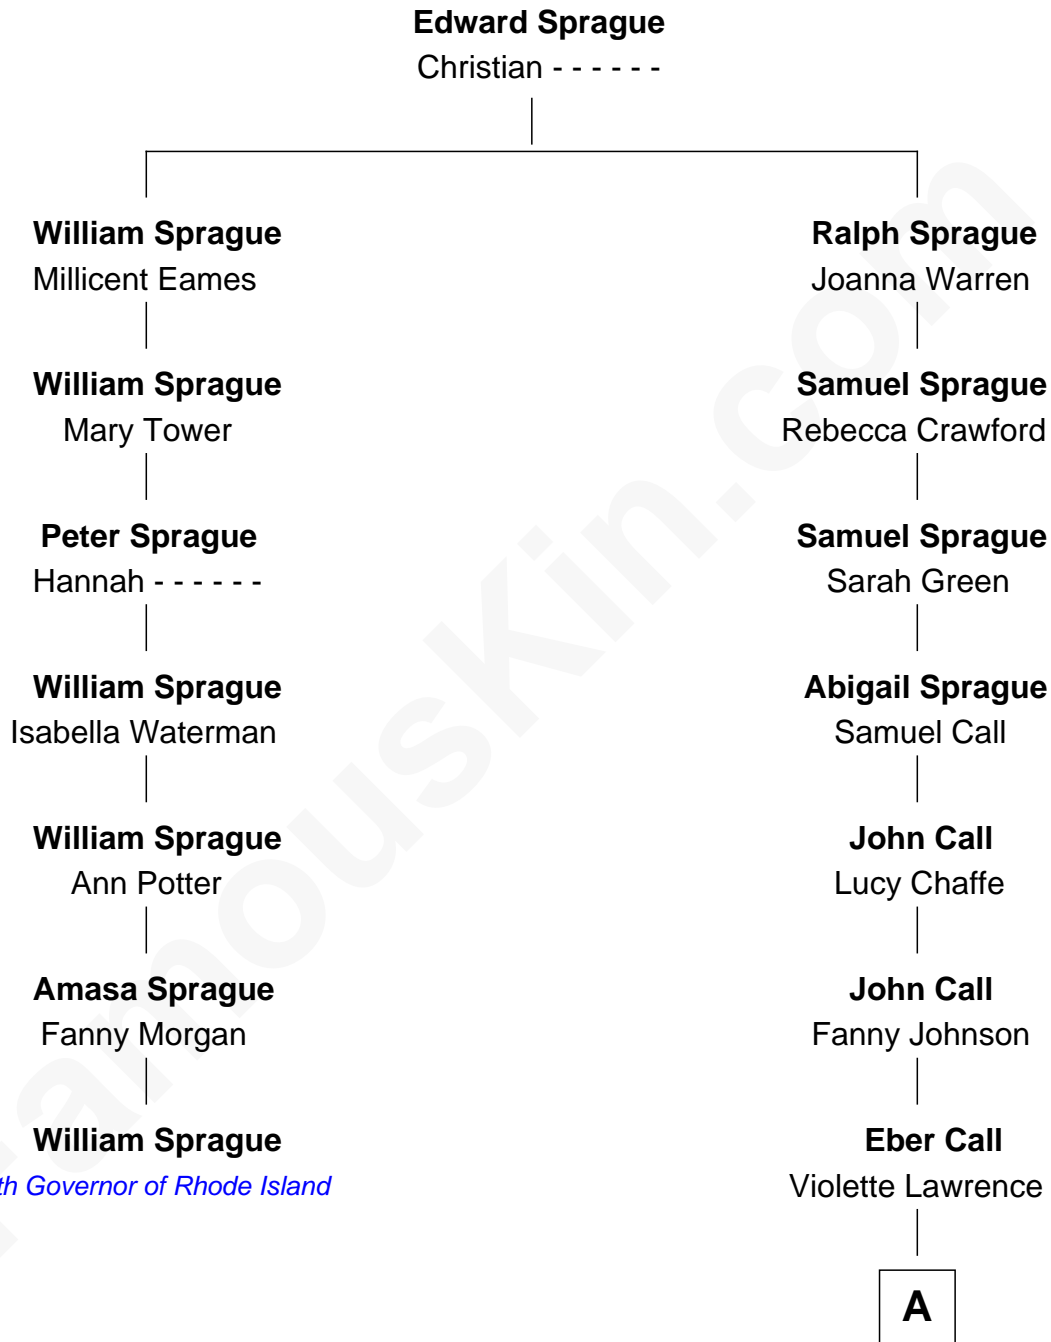

FamousKin.com

Relationship Chart of

William Sprague

27th Governor of Rhode Island

6th cousin 3 times removed of

Walt Disney

Co-Founder of The Walt Disney Company

A

—
Charles Call
Henrietta Gross

—
Flora Call
Elias Charles Disney

—
Walt Disney
Co-Founder of The Walt Disney Co.

FamousKin.com