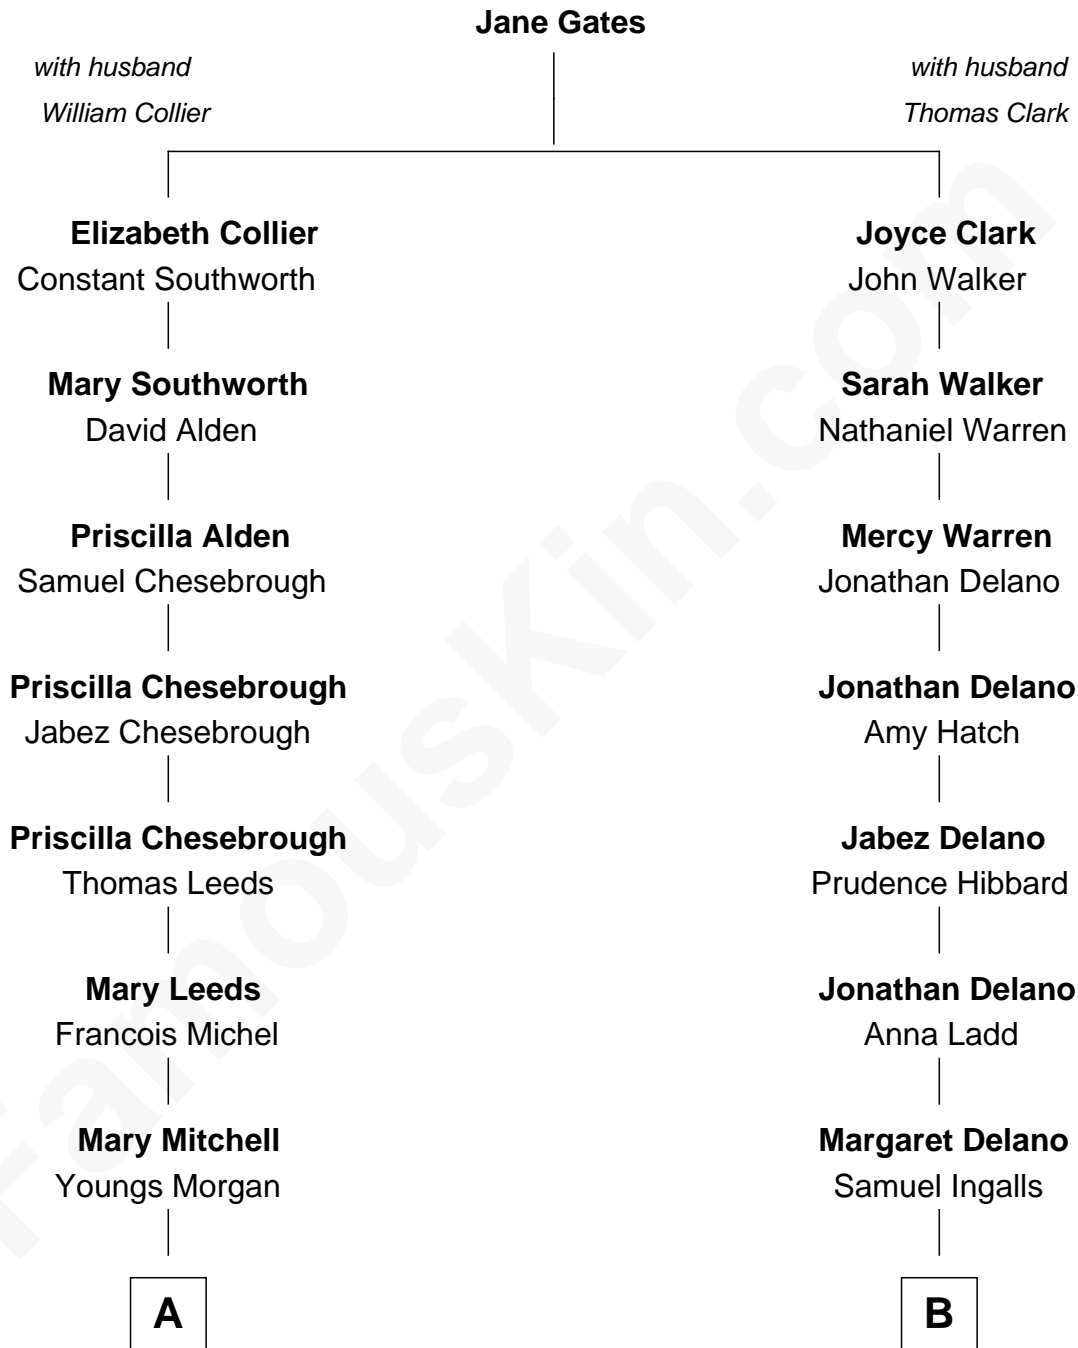

FamousKin.com

Relationship Chart of

William Sprague

27th Governor of Rhode Island

8th cousin 1 time removed of

Laura Ingalls-Wilder

Author of Little House on the Prairie

A

Fanny Morgan
Amasa Sprague

William Sprague
27th Governor of Rhode Island

B

Lansford Whiting Ingalls
Laura Louisa Colby

Charles Phillip Ingalls
Caroline Lake Quiner

Laura Ingalls-Wilder
Author of Little House on the Prairie