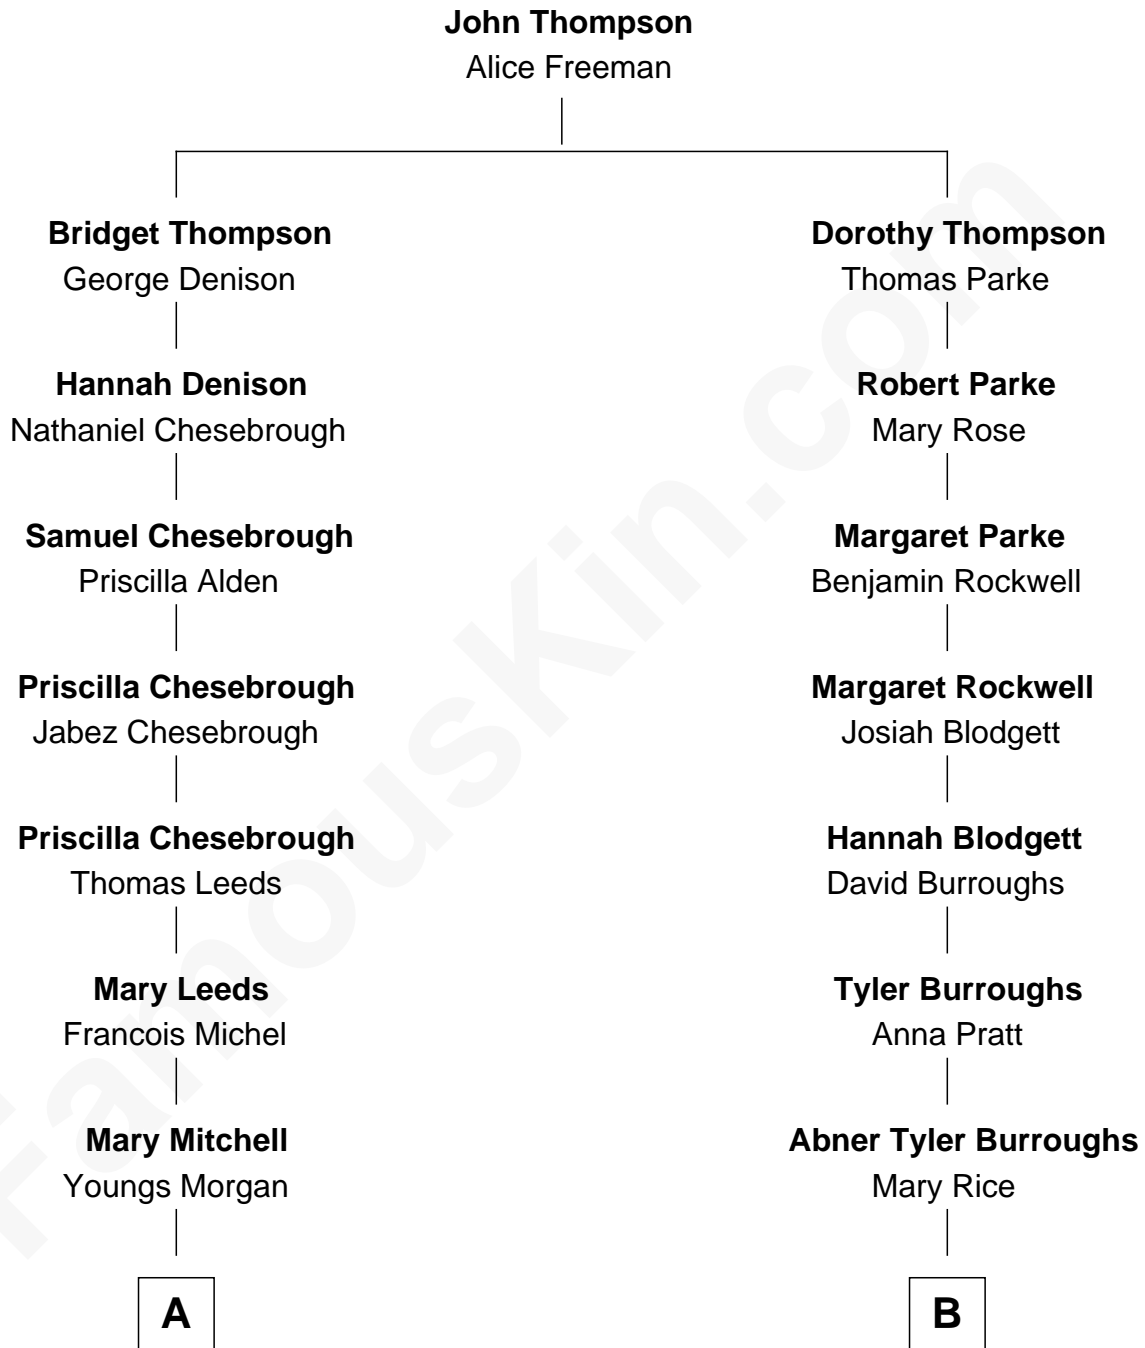

FamousKin.com Relationship Chart of

William Sprague

27th Governor of Rhode Island

8th cousin of

Edgar Rice Burroughs

Author of Tarzan and John Carter

A

Fanny Morgan
Amasa Sprague

William Sprague
27th Governor of Rhode Island

B

George Tyler Burroughs
Mary Evaline Zieger

Edgar Rice Burroughs
Author of Tarzan

FamousKin.com